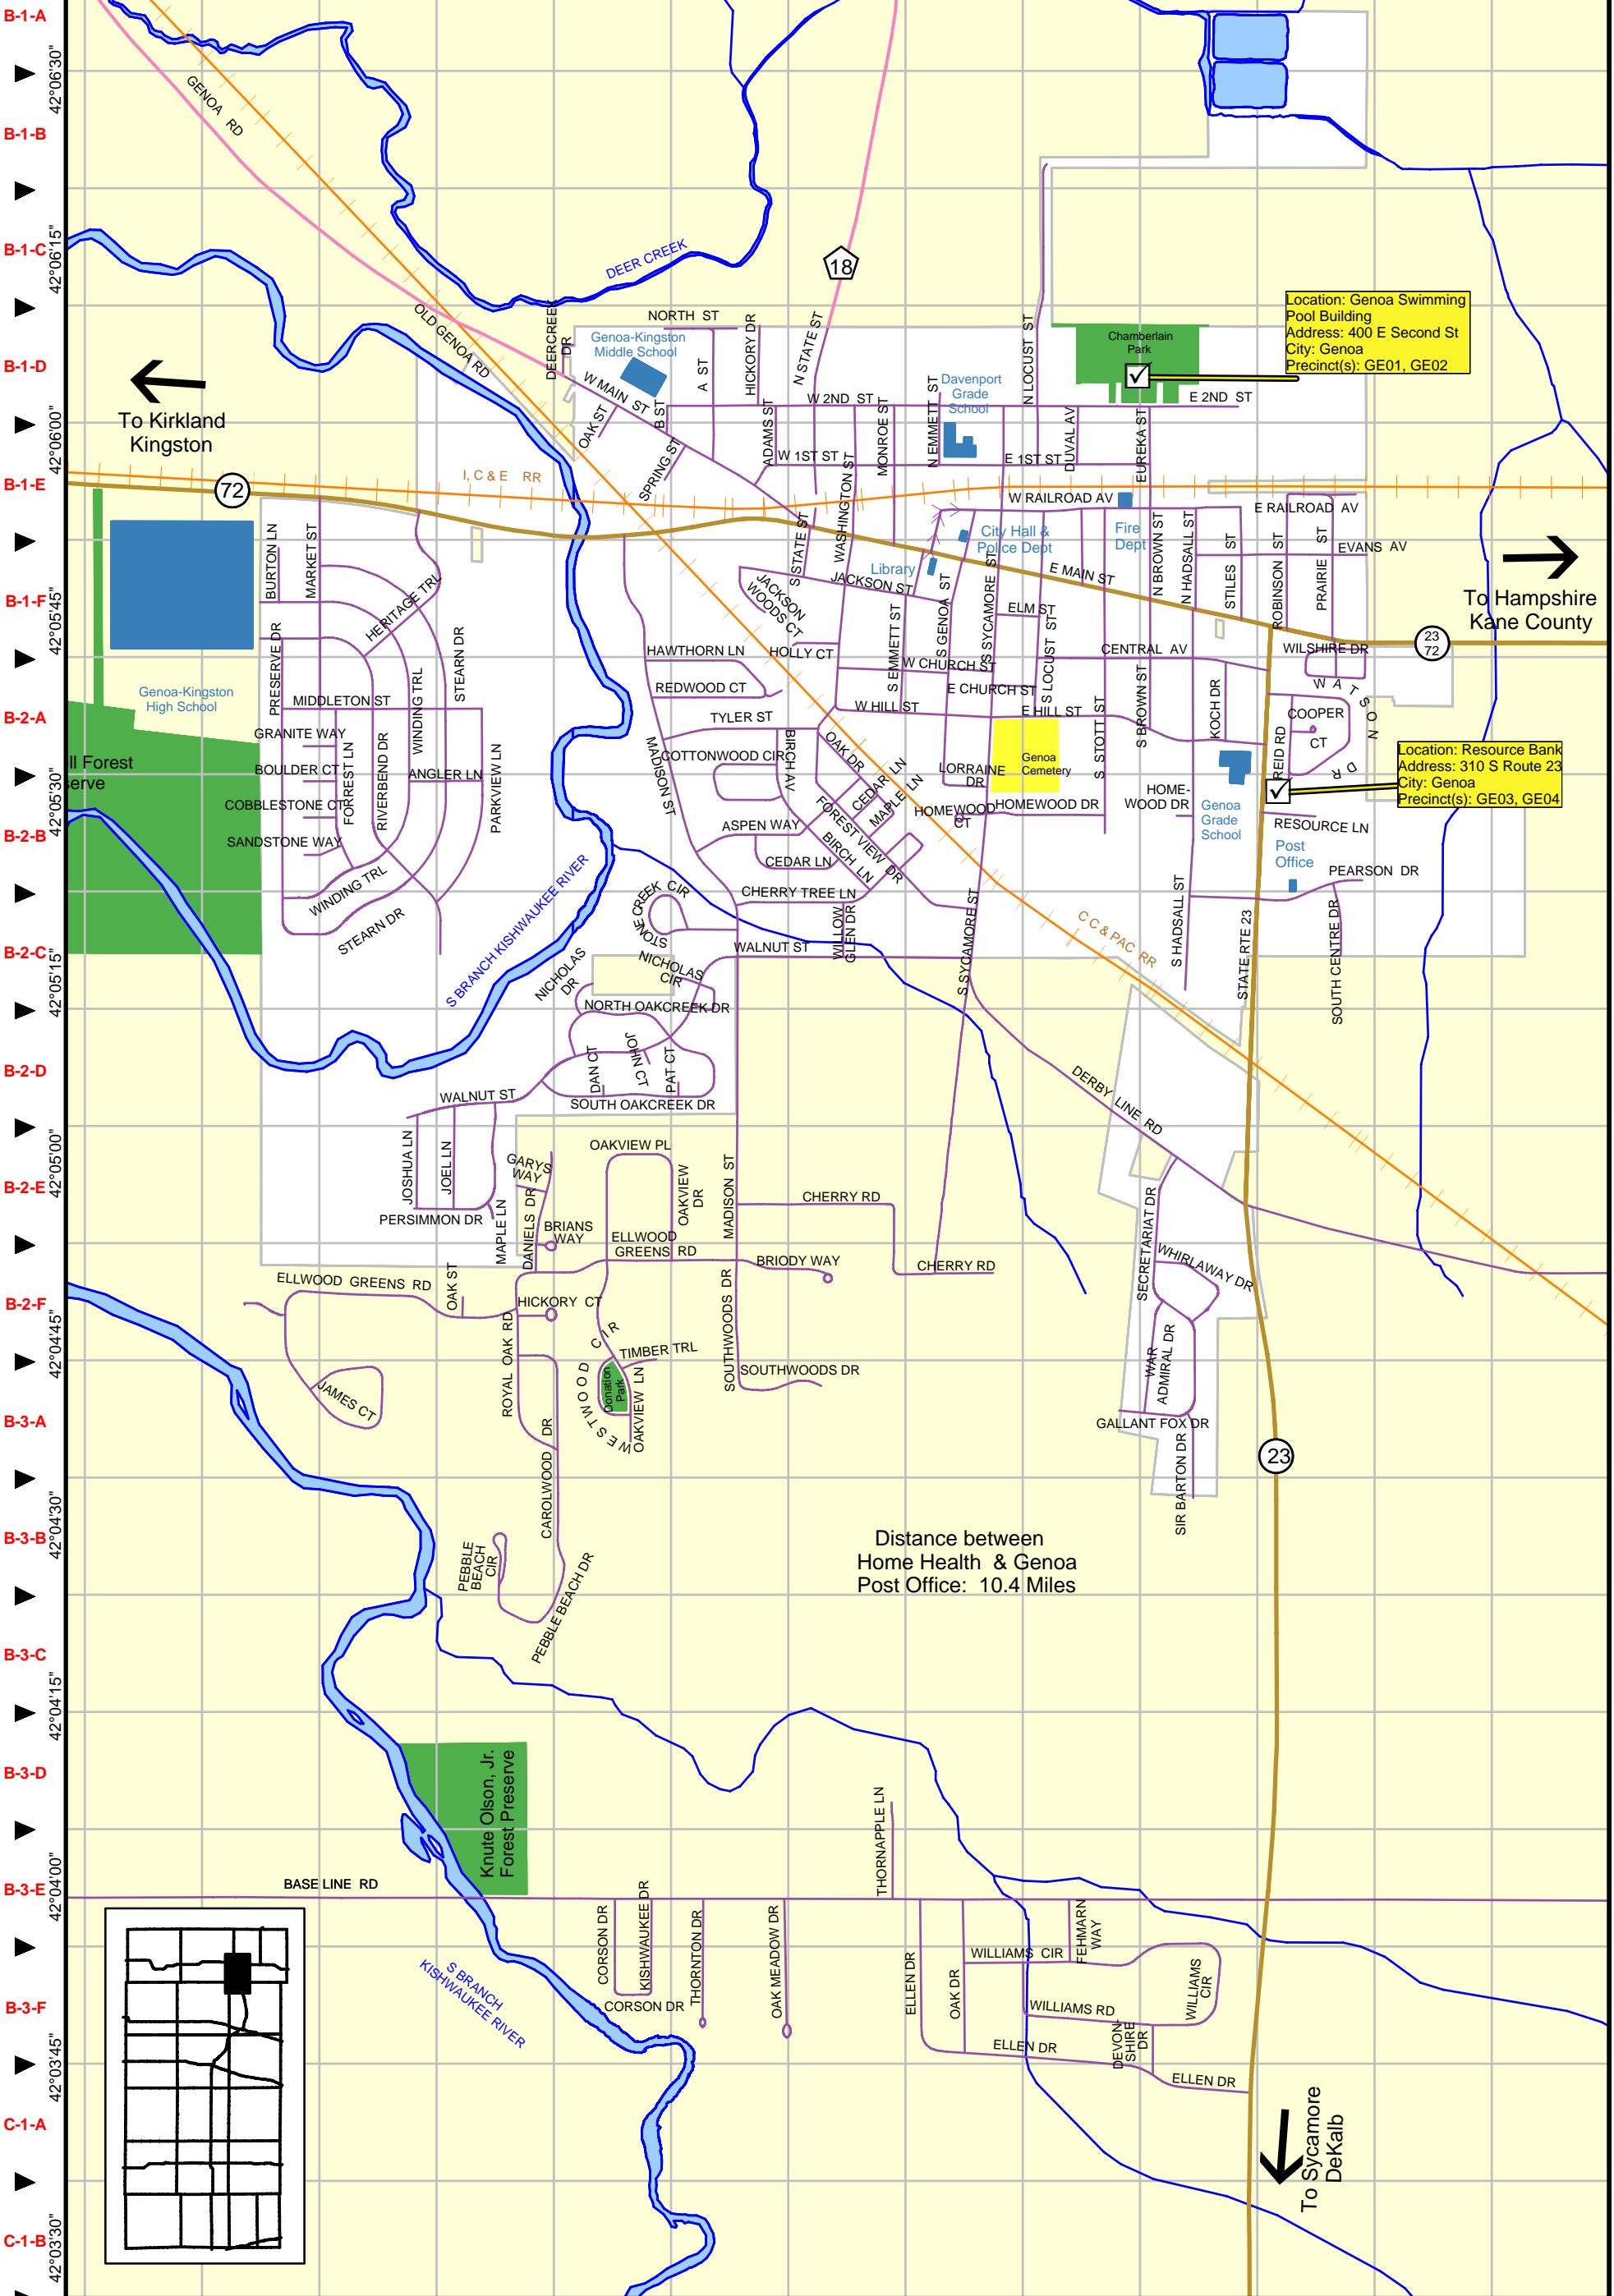

4-B-3 4-B-4 4-B-5 4-B-6 4-C-1 4-C-2 4-C-3 4-C-4 4-C-5 4-C-6 5-A-1 5-A-2 5-A-3 5-A-4
-88°43'15" -88°43'00" -88°42'45" -88°42'30" -88°42'15" -88°42'00" -88°41'45" -88°41'30" -88°41'15" -88°41'00" -88°40'45" -88°40'30"

DeKalb County Government
Information Management Office
110 East Sycamore Street
Sycamore, IL 60178
815-895-1643
view at www.dekalbcounty.org

City of Genoa Polling Locations

Updated: July 2007 BH
Printed: July 2007