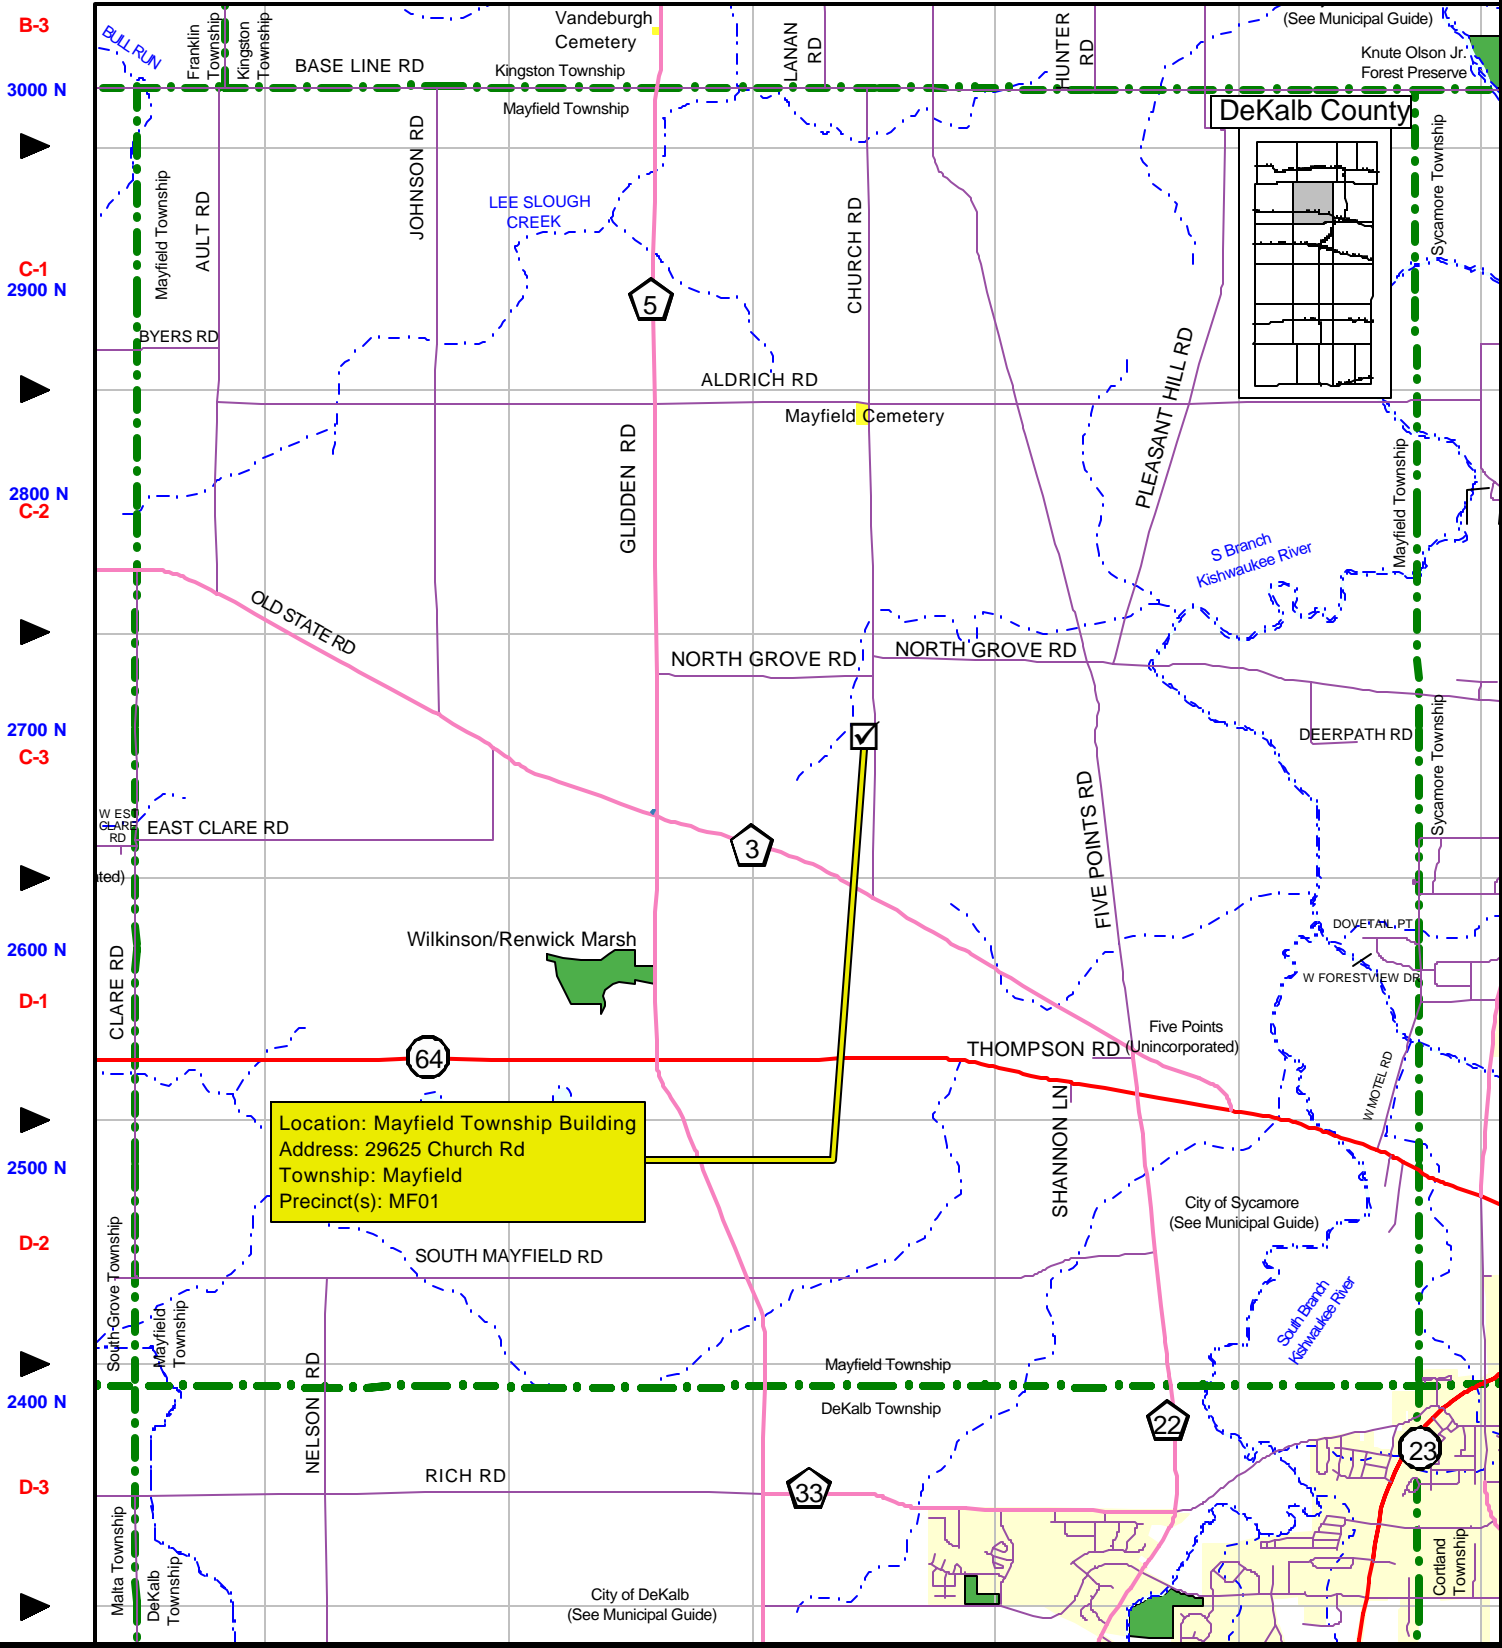

2-C 600 E    700 E    3-A    800 E    3-B    900 E    3-C    1000 E    4-A    1100 E    4-B    1200 E

Location: Mayfield Township Building  
 Address: 29625 Church Rd  
 Township: Mayfield  
 Precinct(s): MF01

DeKalb County Government  
 Information Management Office  
 110 East Sycamore Street  
 Sycamore, IL 60178  
 815-895-1643

# Mayfield Township Polling Locations

Updated: March 2005 BH  
 Printed: March 2005

view at [www.dekalbcounty.org](http://www.dekalbcounty.org)