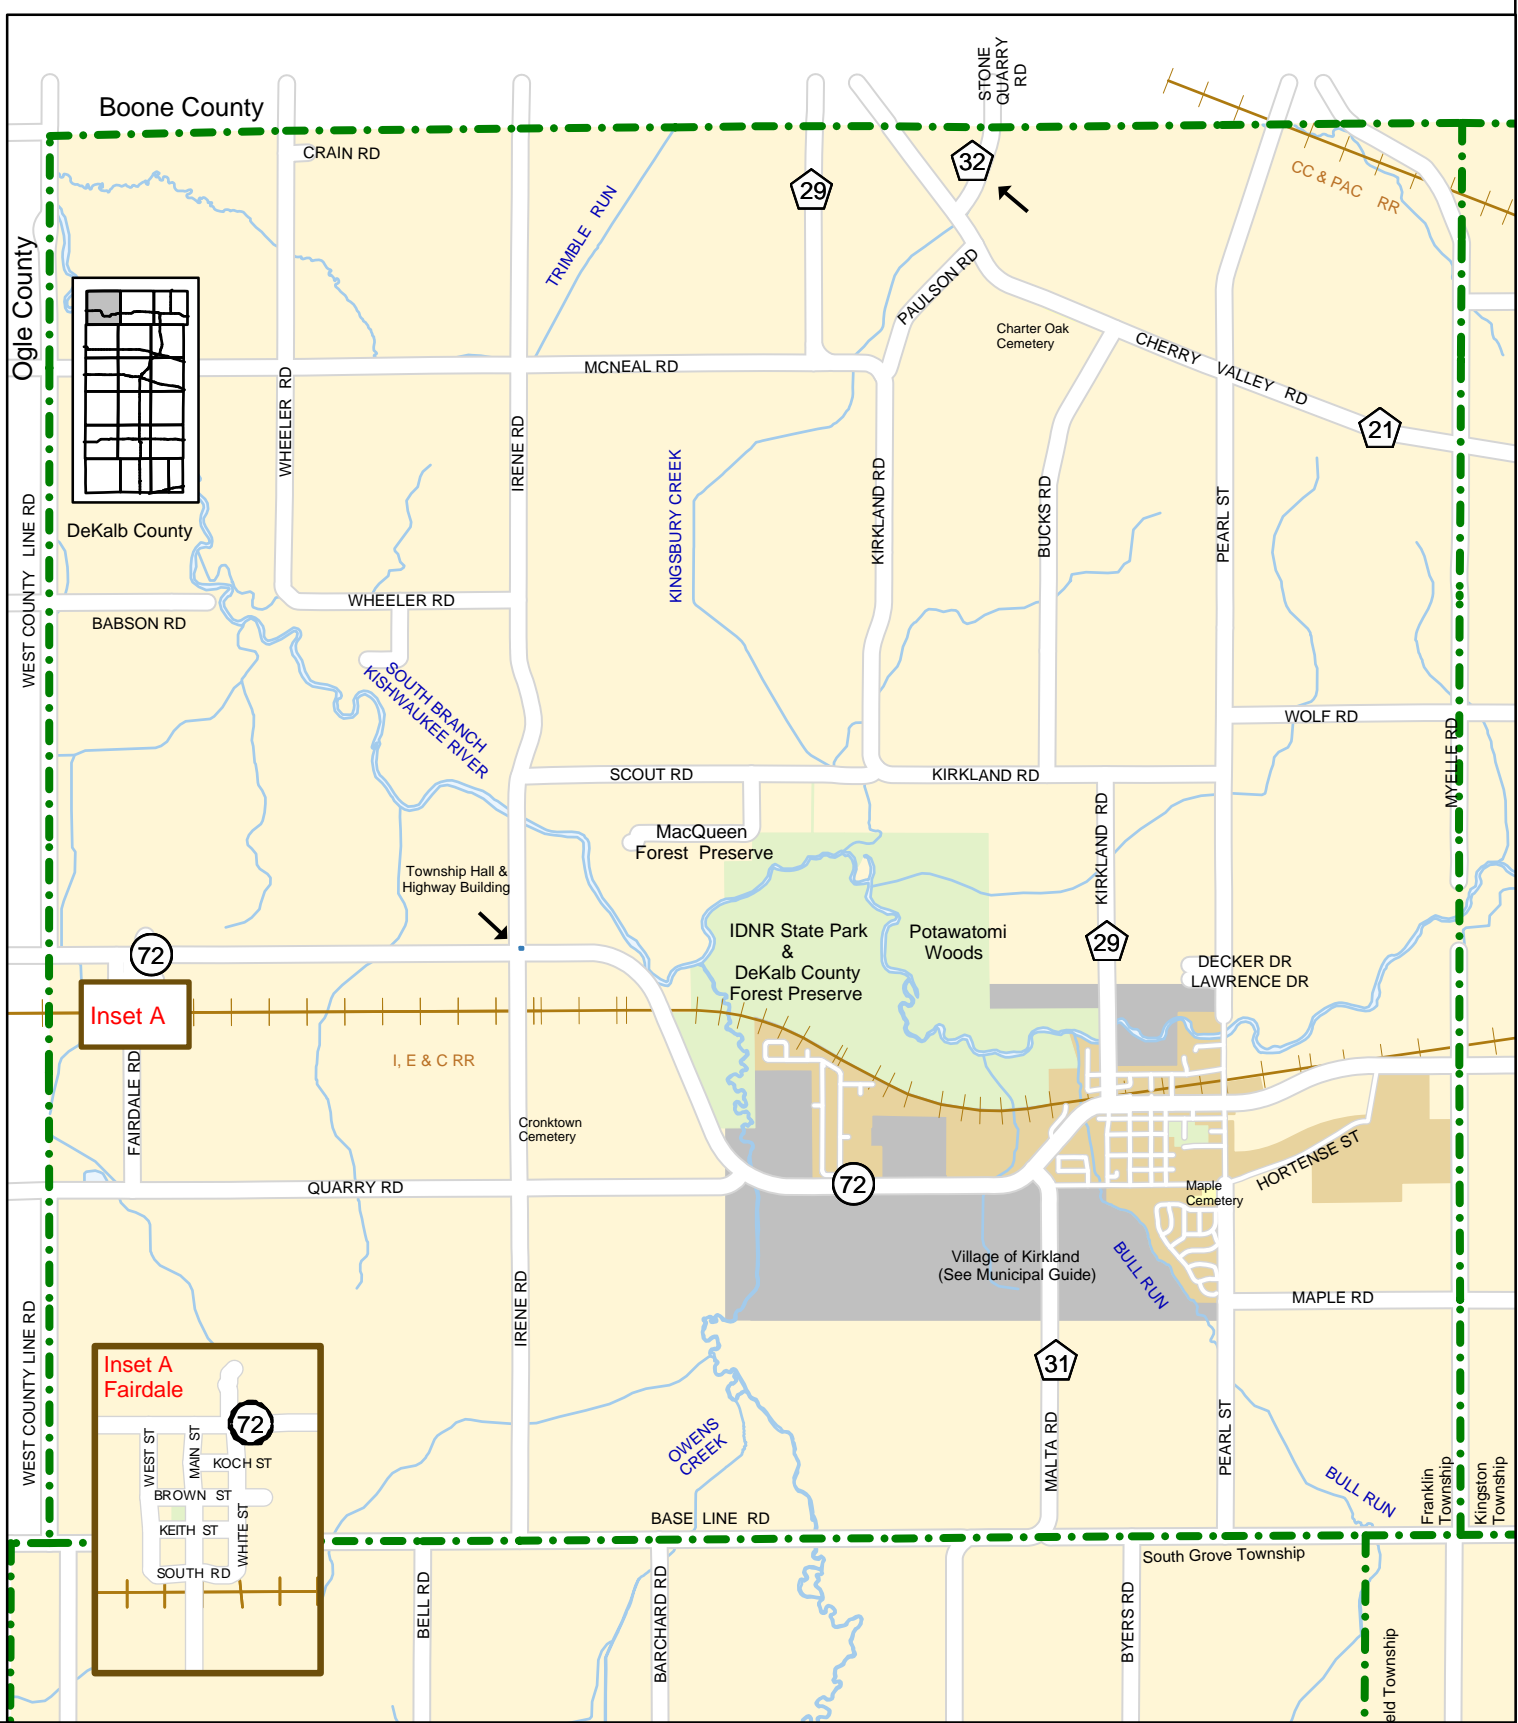

1-A 1-B 1-C 2-A 2-B 2-C

A-1 A-2 A-3 B-1 B-2 B-3

Inset A

DeKalb County Government
 Information Management Office
 110 East Sycamore Street
 Sycamore, IL 60178
 815-895-1643
 view at www.dekalbcounty.org

Franklin Township

Pop. 2,502

Population data is from the 2010 U.S. Census
 Updated: November 2012 BH
 Printed: November 2012