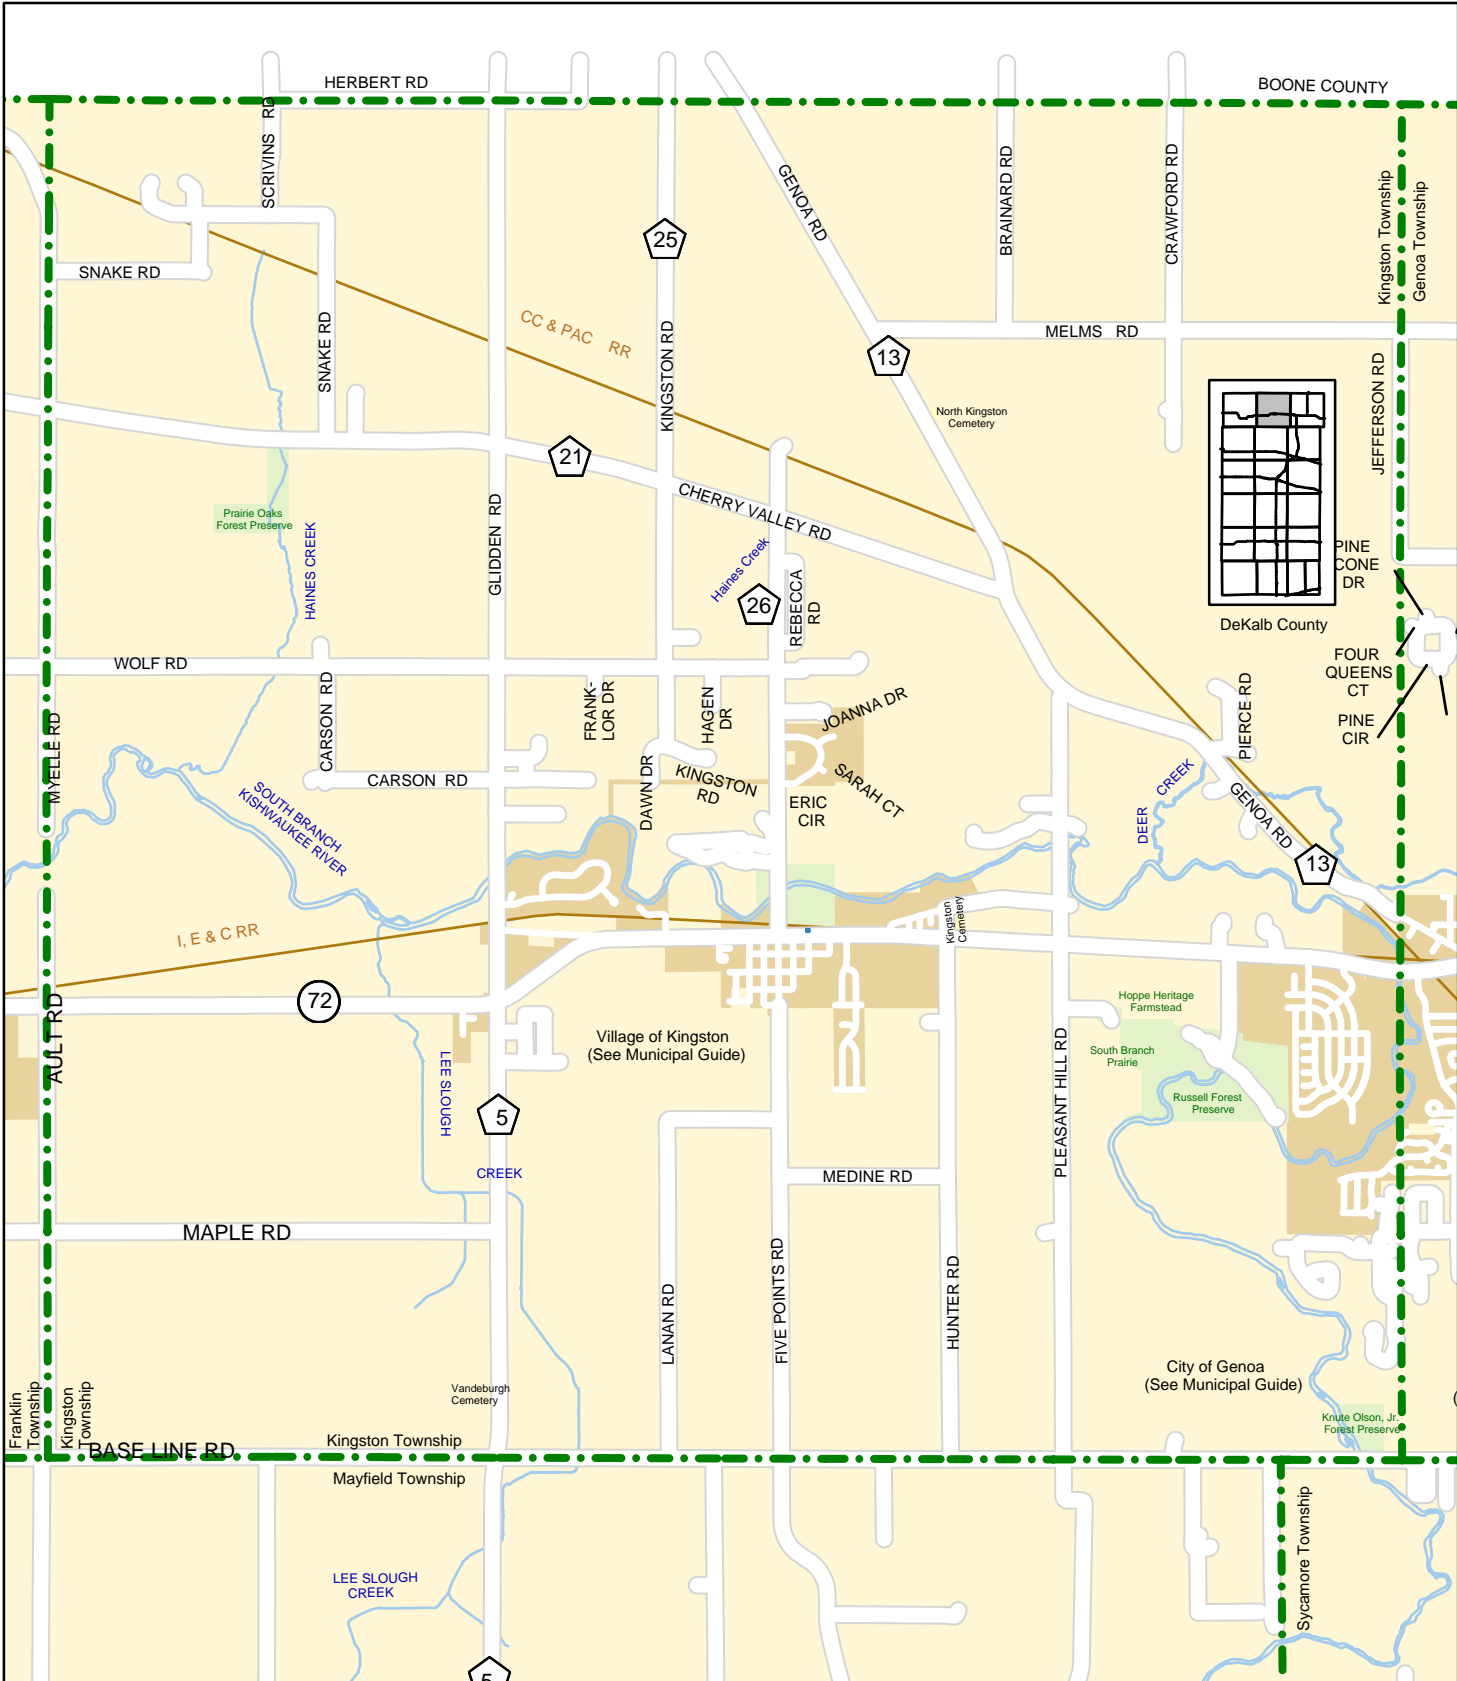

2-C

3-A

3-B

3-C

4-A

4-B

A-1

A-2

A-3

B-1

B-2

B-3

C-1

DeKalb County

DeKalb County Government
 Information Management Office
 200 North Main Street
 Sycamore, IL 60178
 815-895-1643

view at www.dekalbcounty.org

Kingston Township

Pop. 3,519

Miles

Population data is from the
 2010 U.S. Census.

Updated: May 2014 BH
 Printed: May 2014