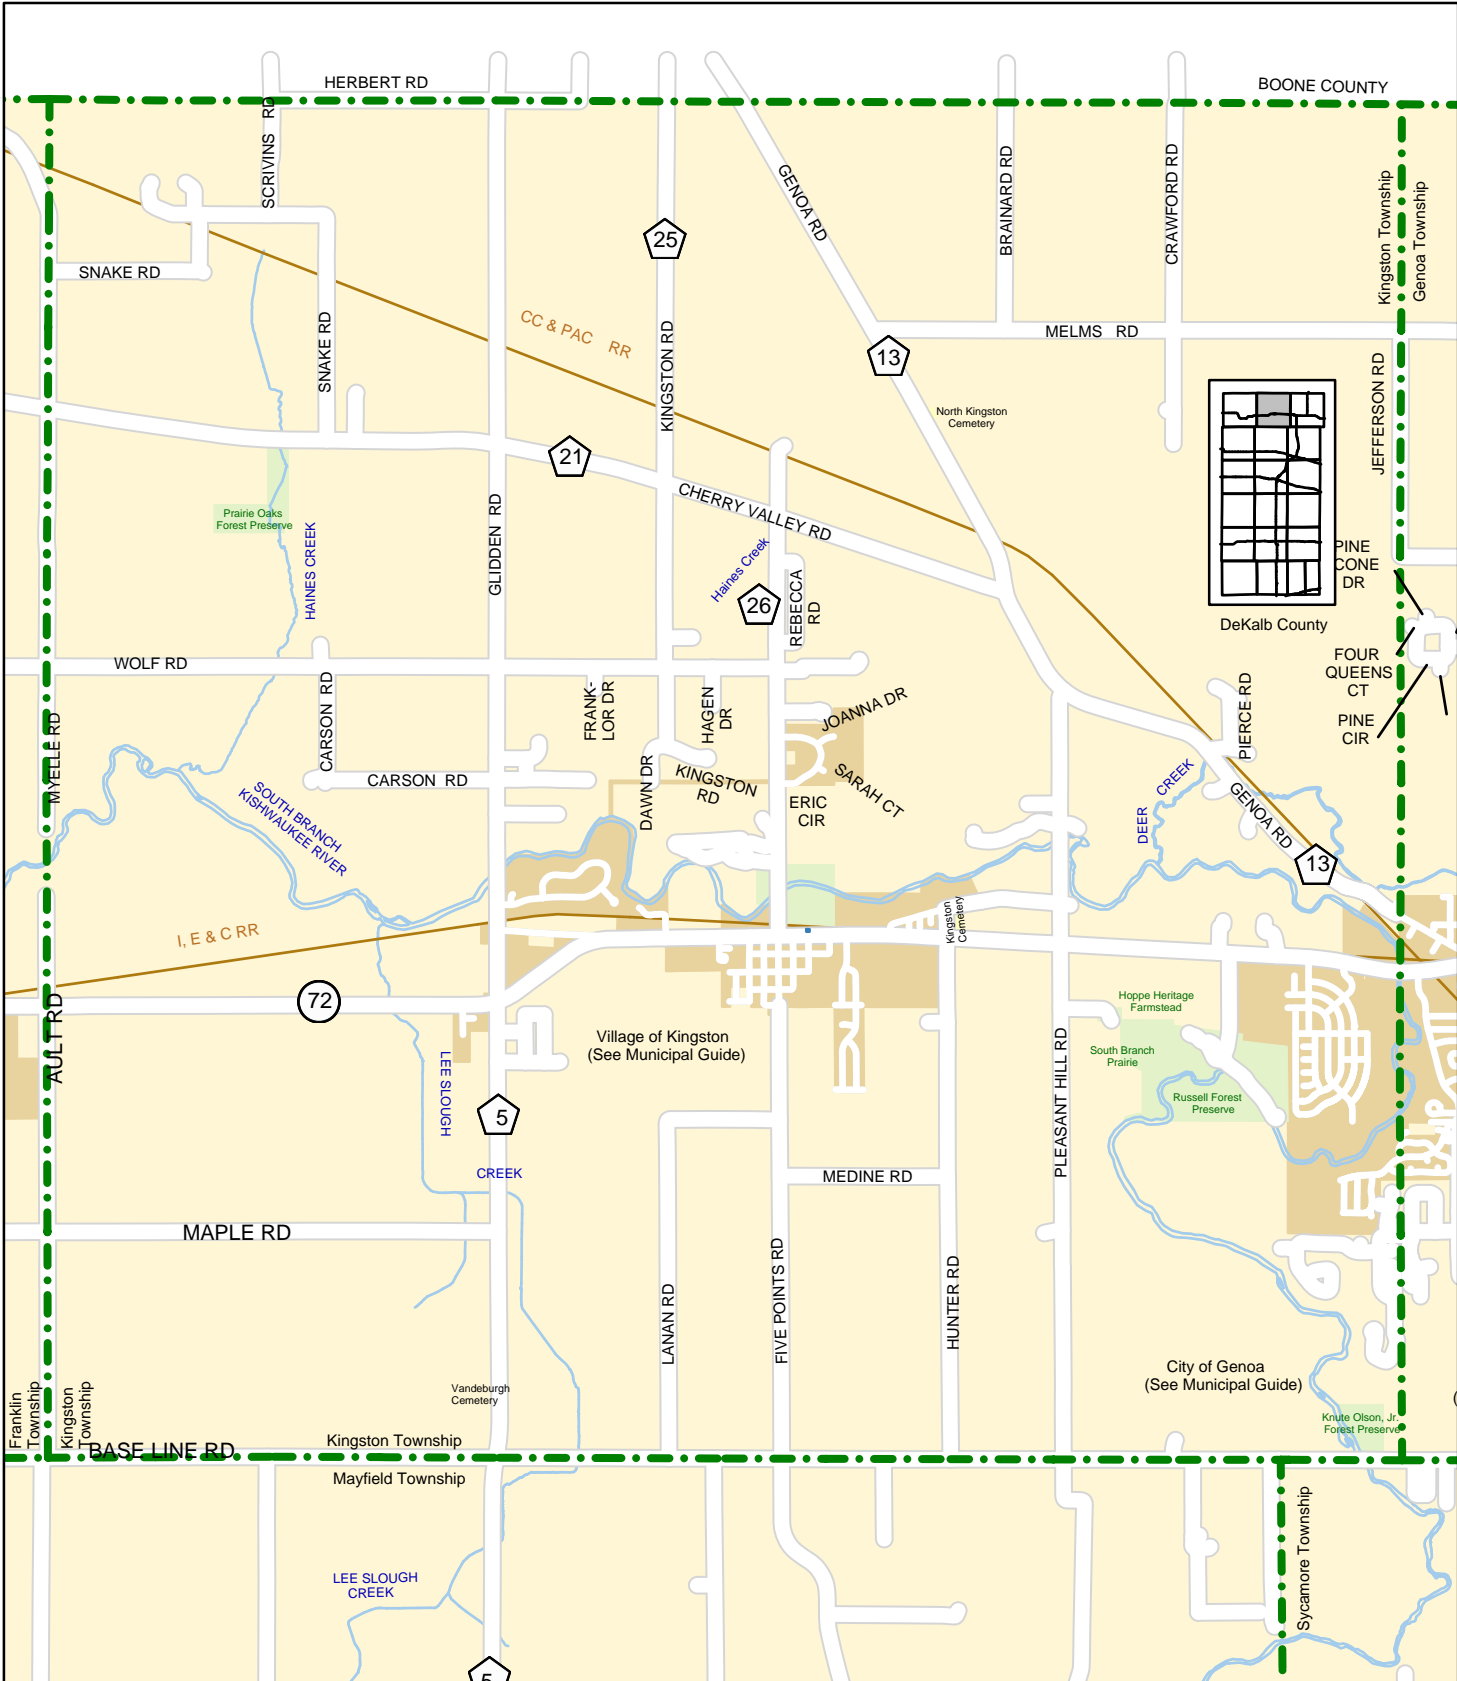

2-C

3-A

3-B

3-C

4-A

4-B

A-1

A-2

A-3

B-1

B-2

B-3

C-1

DeKalb County

DeKalb County Government
 Information Management Office
 200 North Main Street
 Sycamore, IL 60178
 815-895-1643

view at www.dekalbcounty.org

Kingston Township

Pop. 3,519

Population data is from the 2010 U.S. Census.

Updated: May 2014 BH
 Printed: May 2014