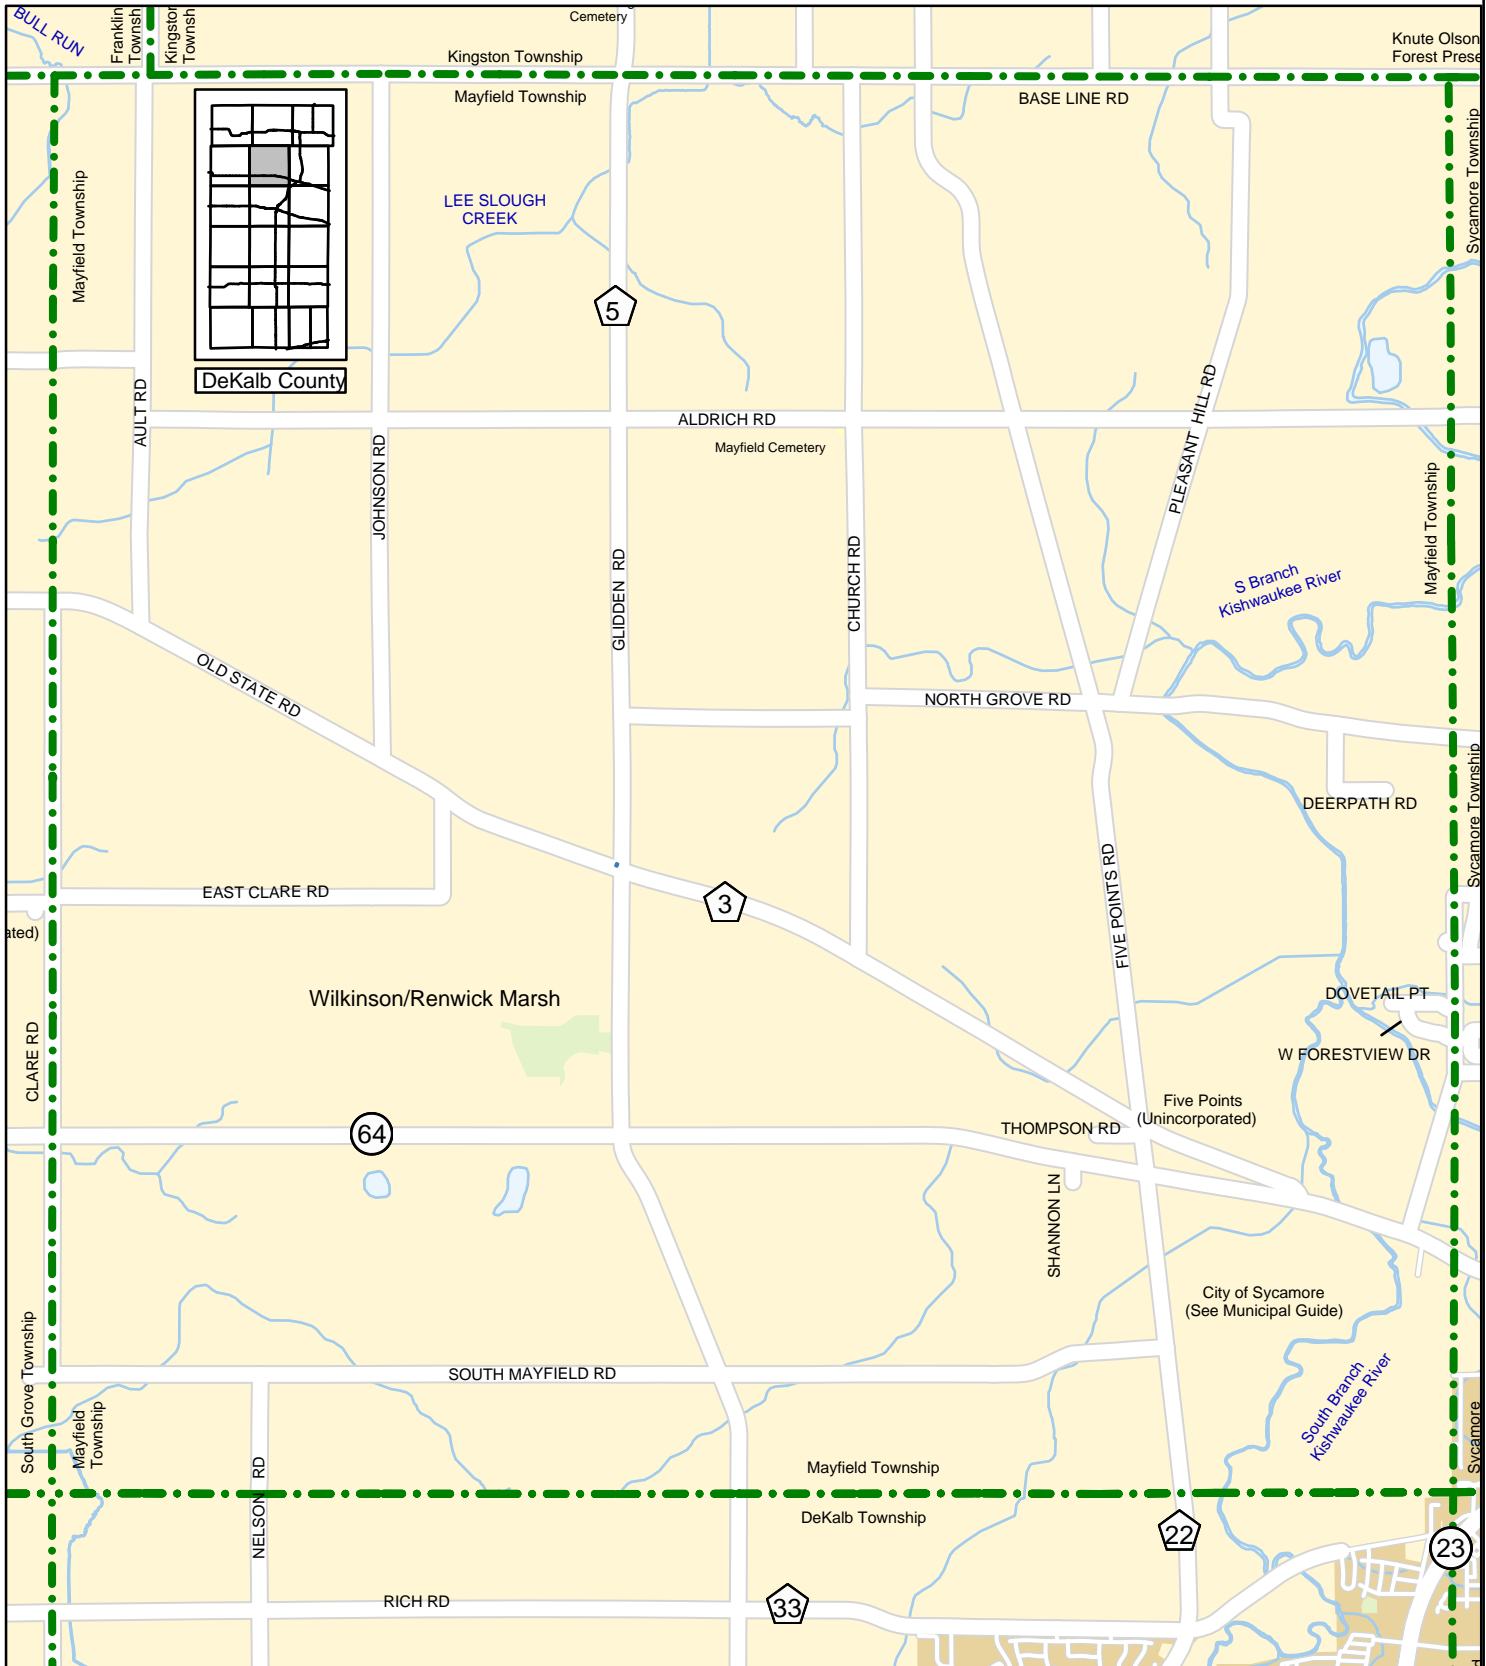

2-C

3-A

3-B

3-C

4-A

4-B

B-3

C-1

C-2

C-3

D-1

D-2

D-3

DeKalb County Government
 Information Management Office
 110 East Sycamore Street
 Sycamore, IL 60178
 815-895-1643

view at www.dekalbcounty.org

Mayfield Township

Pop. 929

Population data is from the 2010 U.S. Census.
 Updated: November 2012 BH
 Printed: November 2012