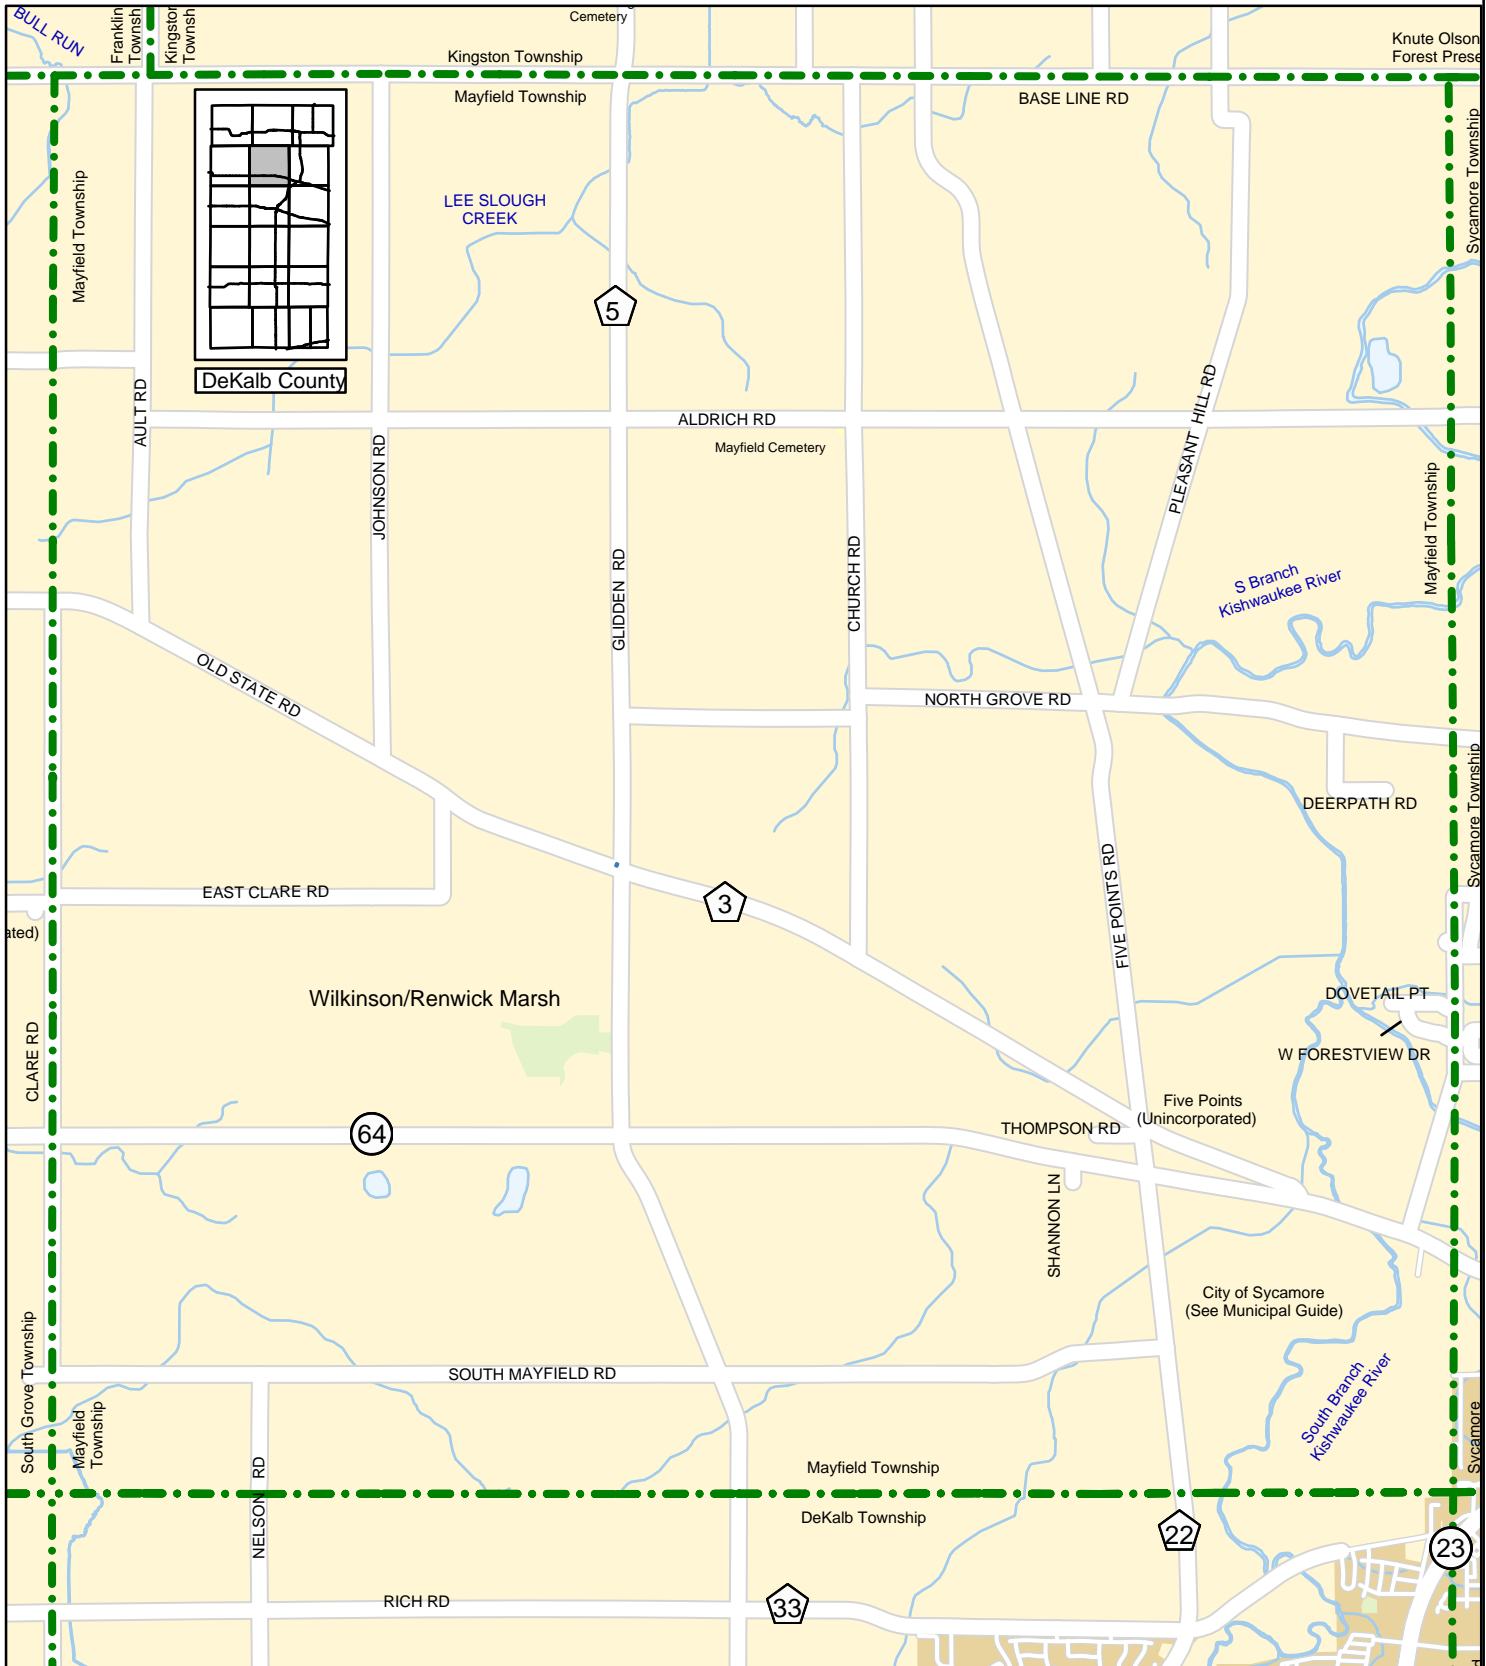

2-C

3-A

3-B

3-C

4-A

4-B

B-3

C-1

C-2

C-3

D-1

D-2

D-3

DeKalb County Government
 Information Management Office
 110 East Sycamore Street
 Sycamore, IL 60178
 815-895-1643

view at www.dekalbcounty.org

Mayfield Township

Pop. 929

Population data is from the 2010 U.S. Census.

Updated: November 2012 BH
 Printed: November 2012