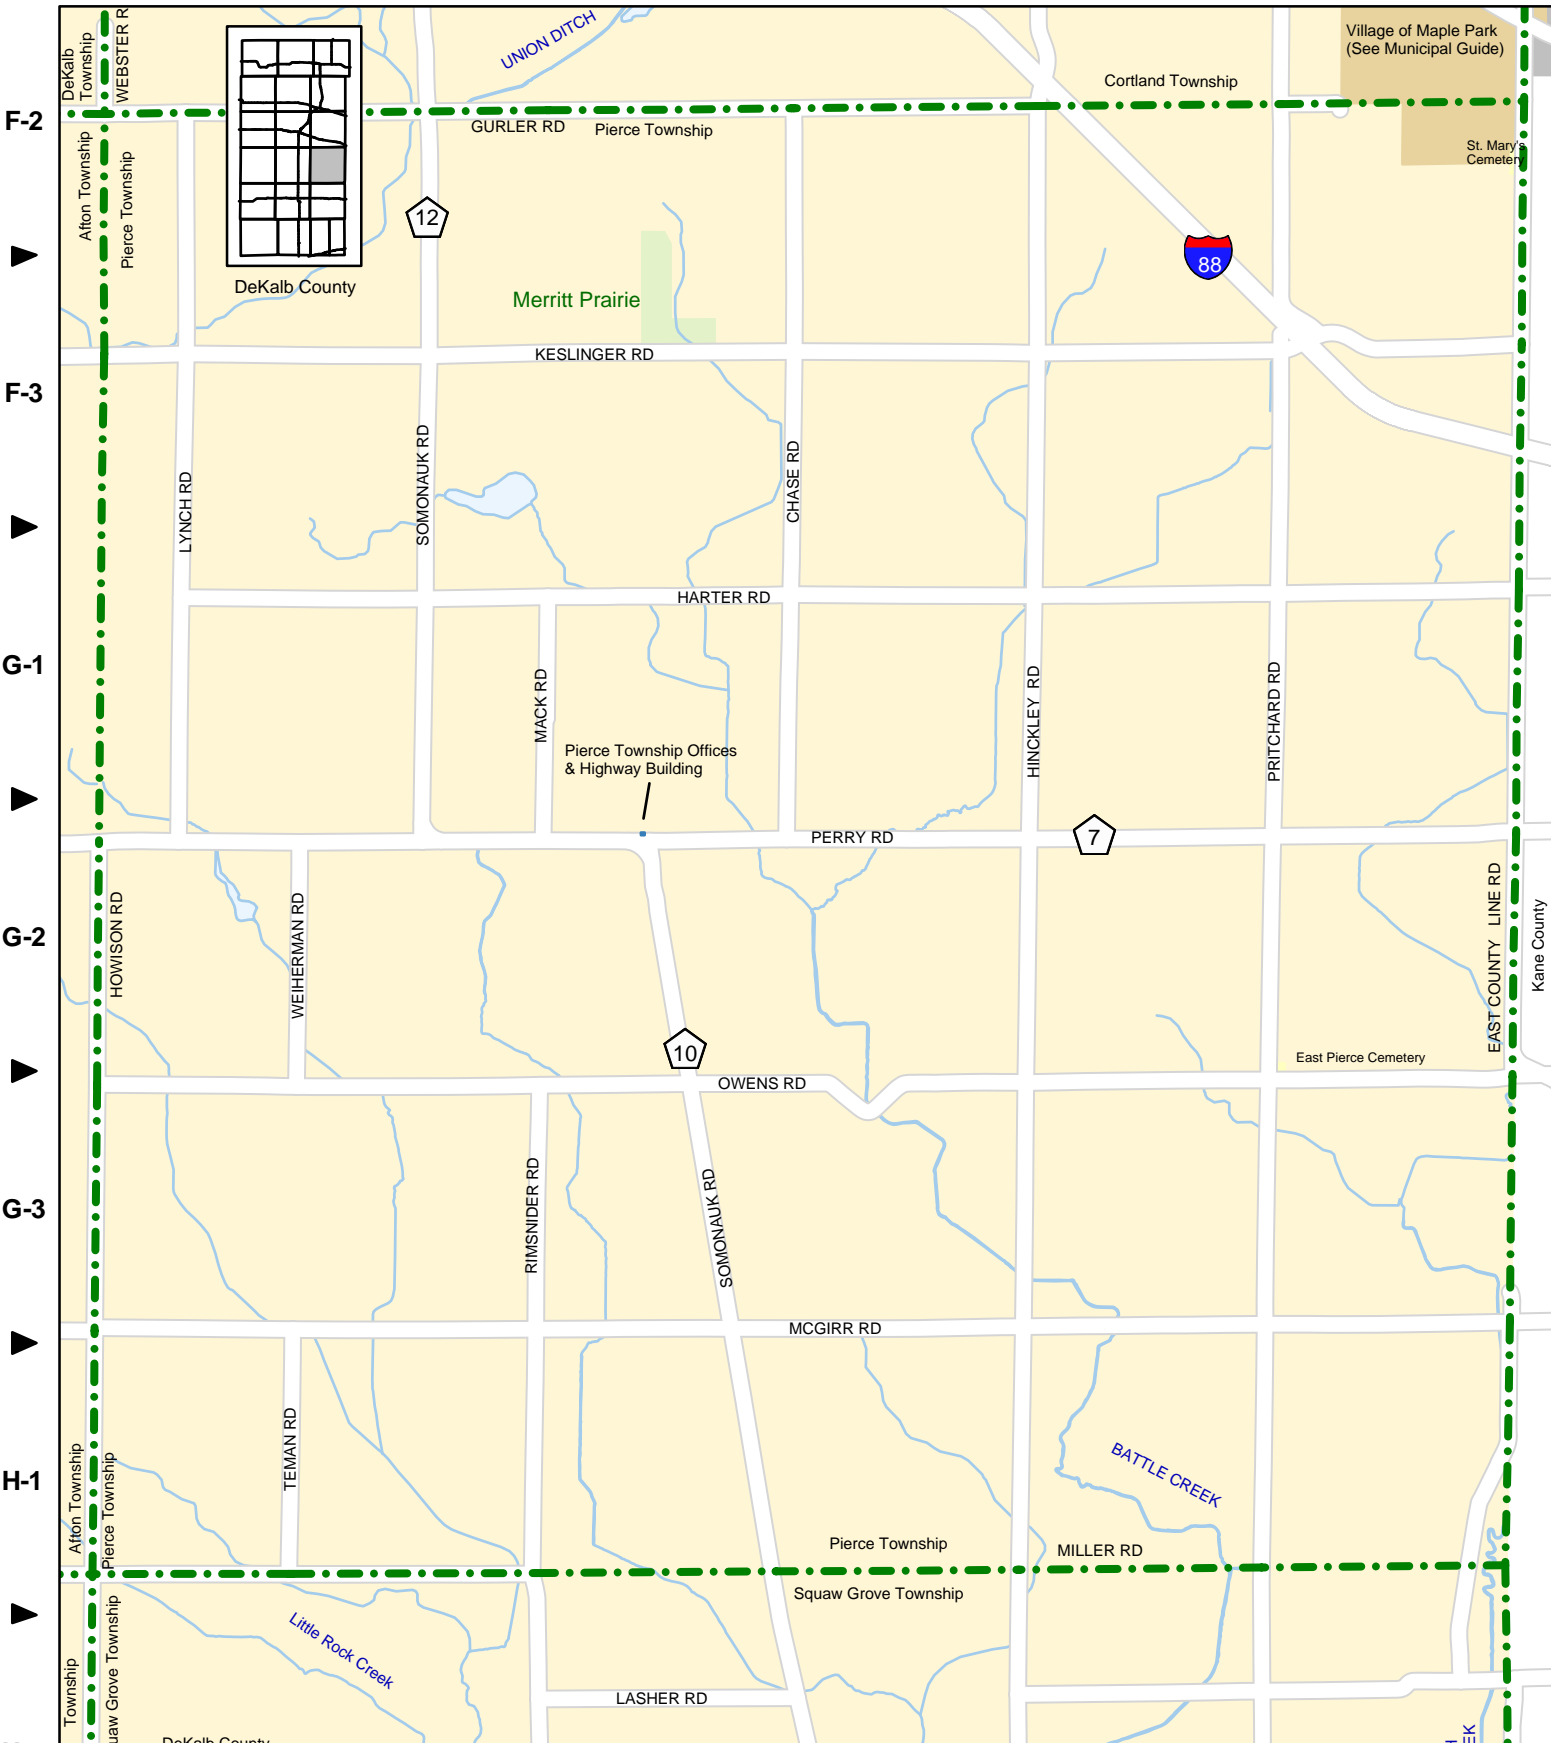

4-B ▼ 4-C ▼ 5-A ▼ 5-B ▼ 5-C ▼ 6-A ▼

DeKalb County Government
 Information Management Office
 110 East Sycamore Street
 Sycamore, IL 60178
 815-895-1643
 view at www.dekalbcounty.org

Pierce Township

Pop. 454

Miles
 Population data is from the
 2010 U.S. Census.
 Updated: November 2012 BH
 Printed: November 2012