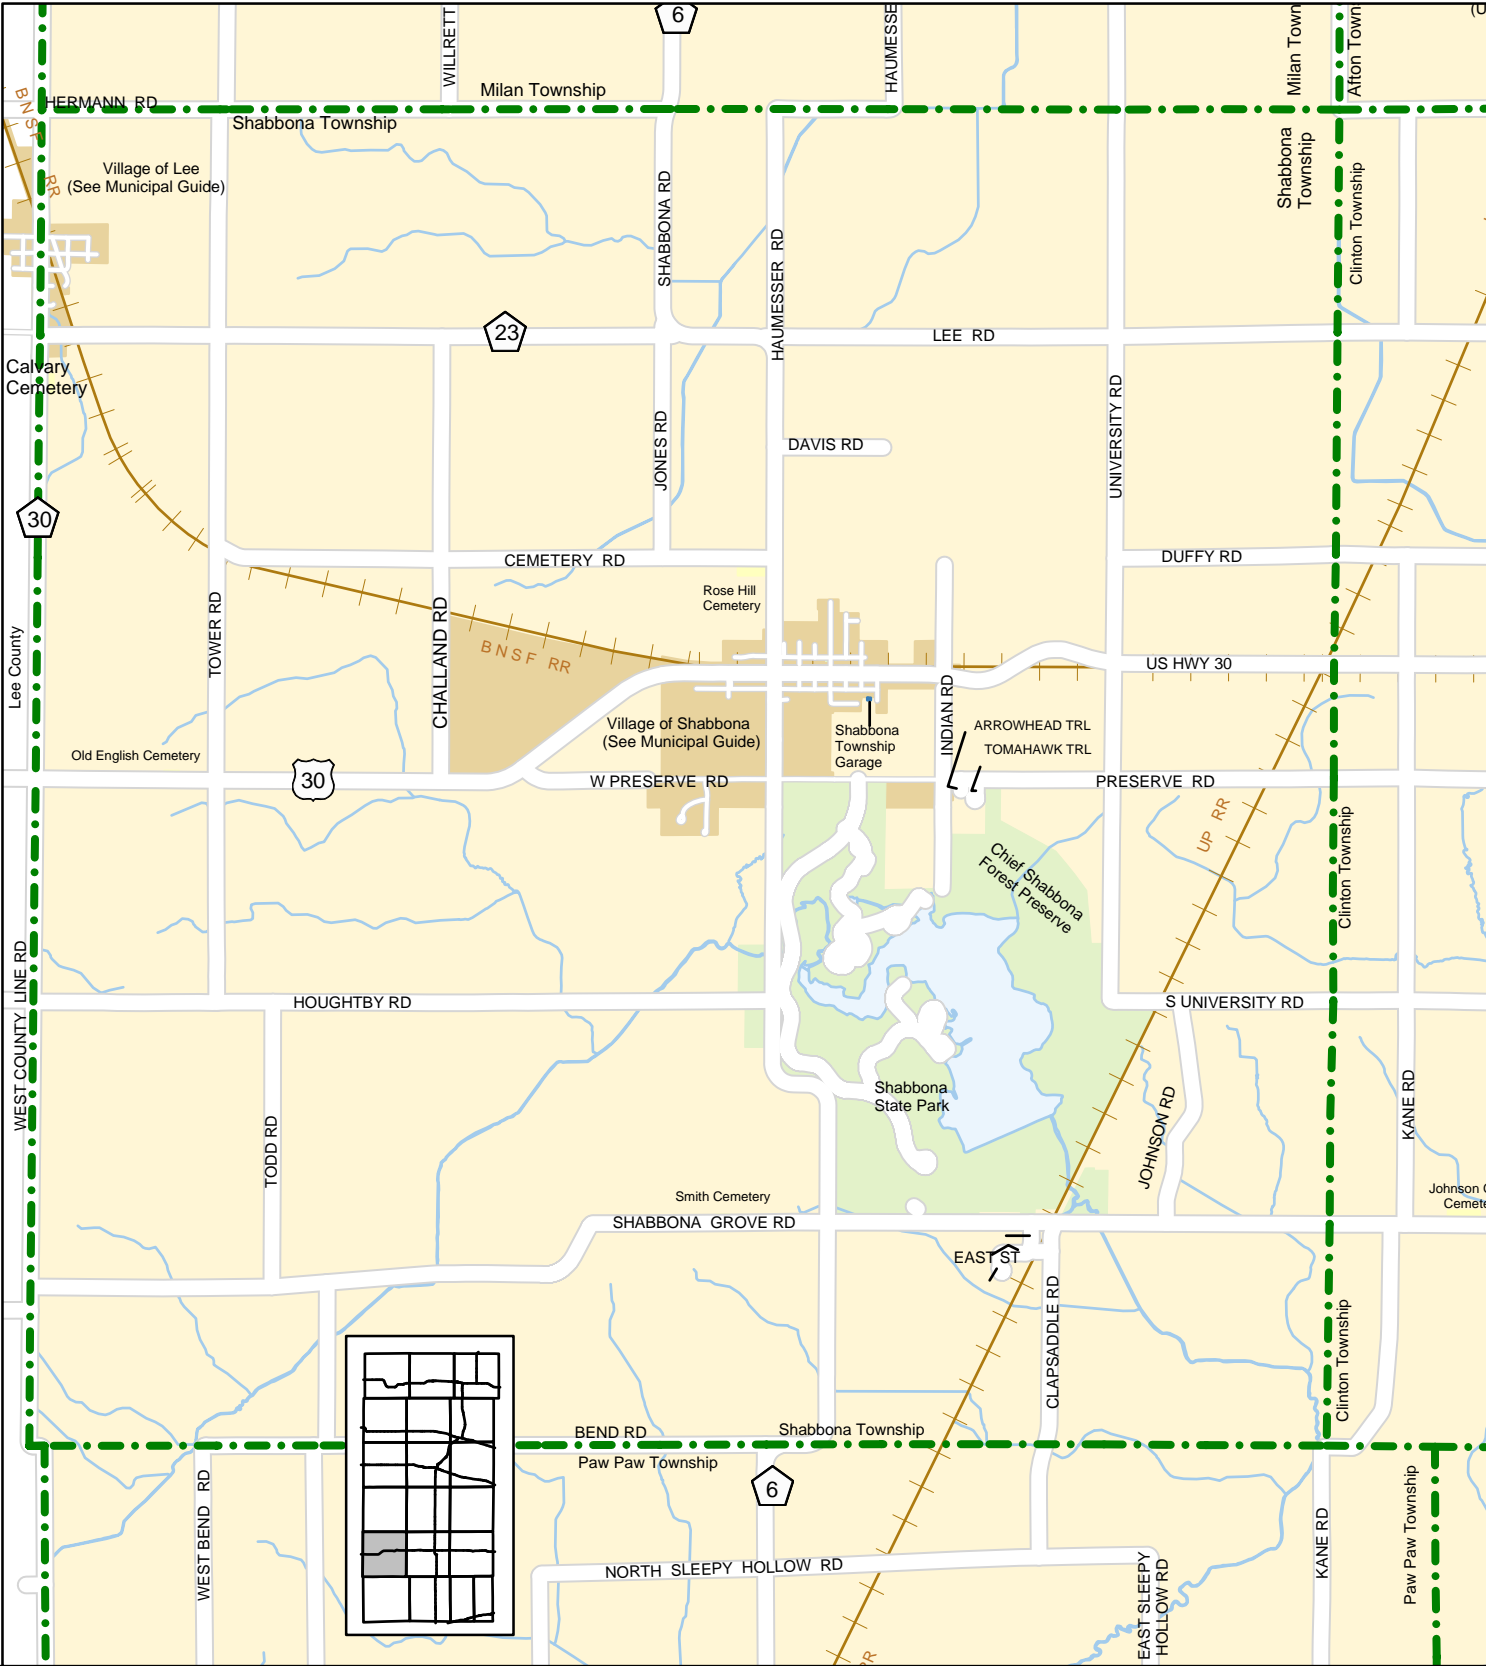

1-A

1-B

1-C

2-A

2-B

2-C

H-1

H-2

H-3

I-1

I-2

I-3

J-1

DeKalb County Government
 Information Management Office
 110 East Sycamore Street
 Sycamore, IL 60178
 815-895-1643

view at www.dekalbcounty.org

Shabbona Township

Pop. 1,453

Population data is from the 2010 U.S. Census.

Updated: November 2012 BH
 Printed: November 2012