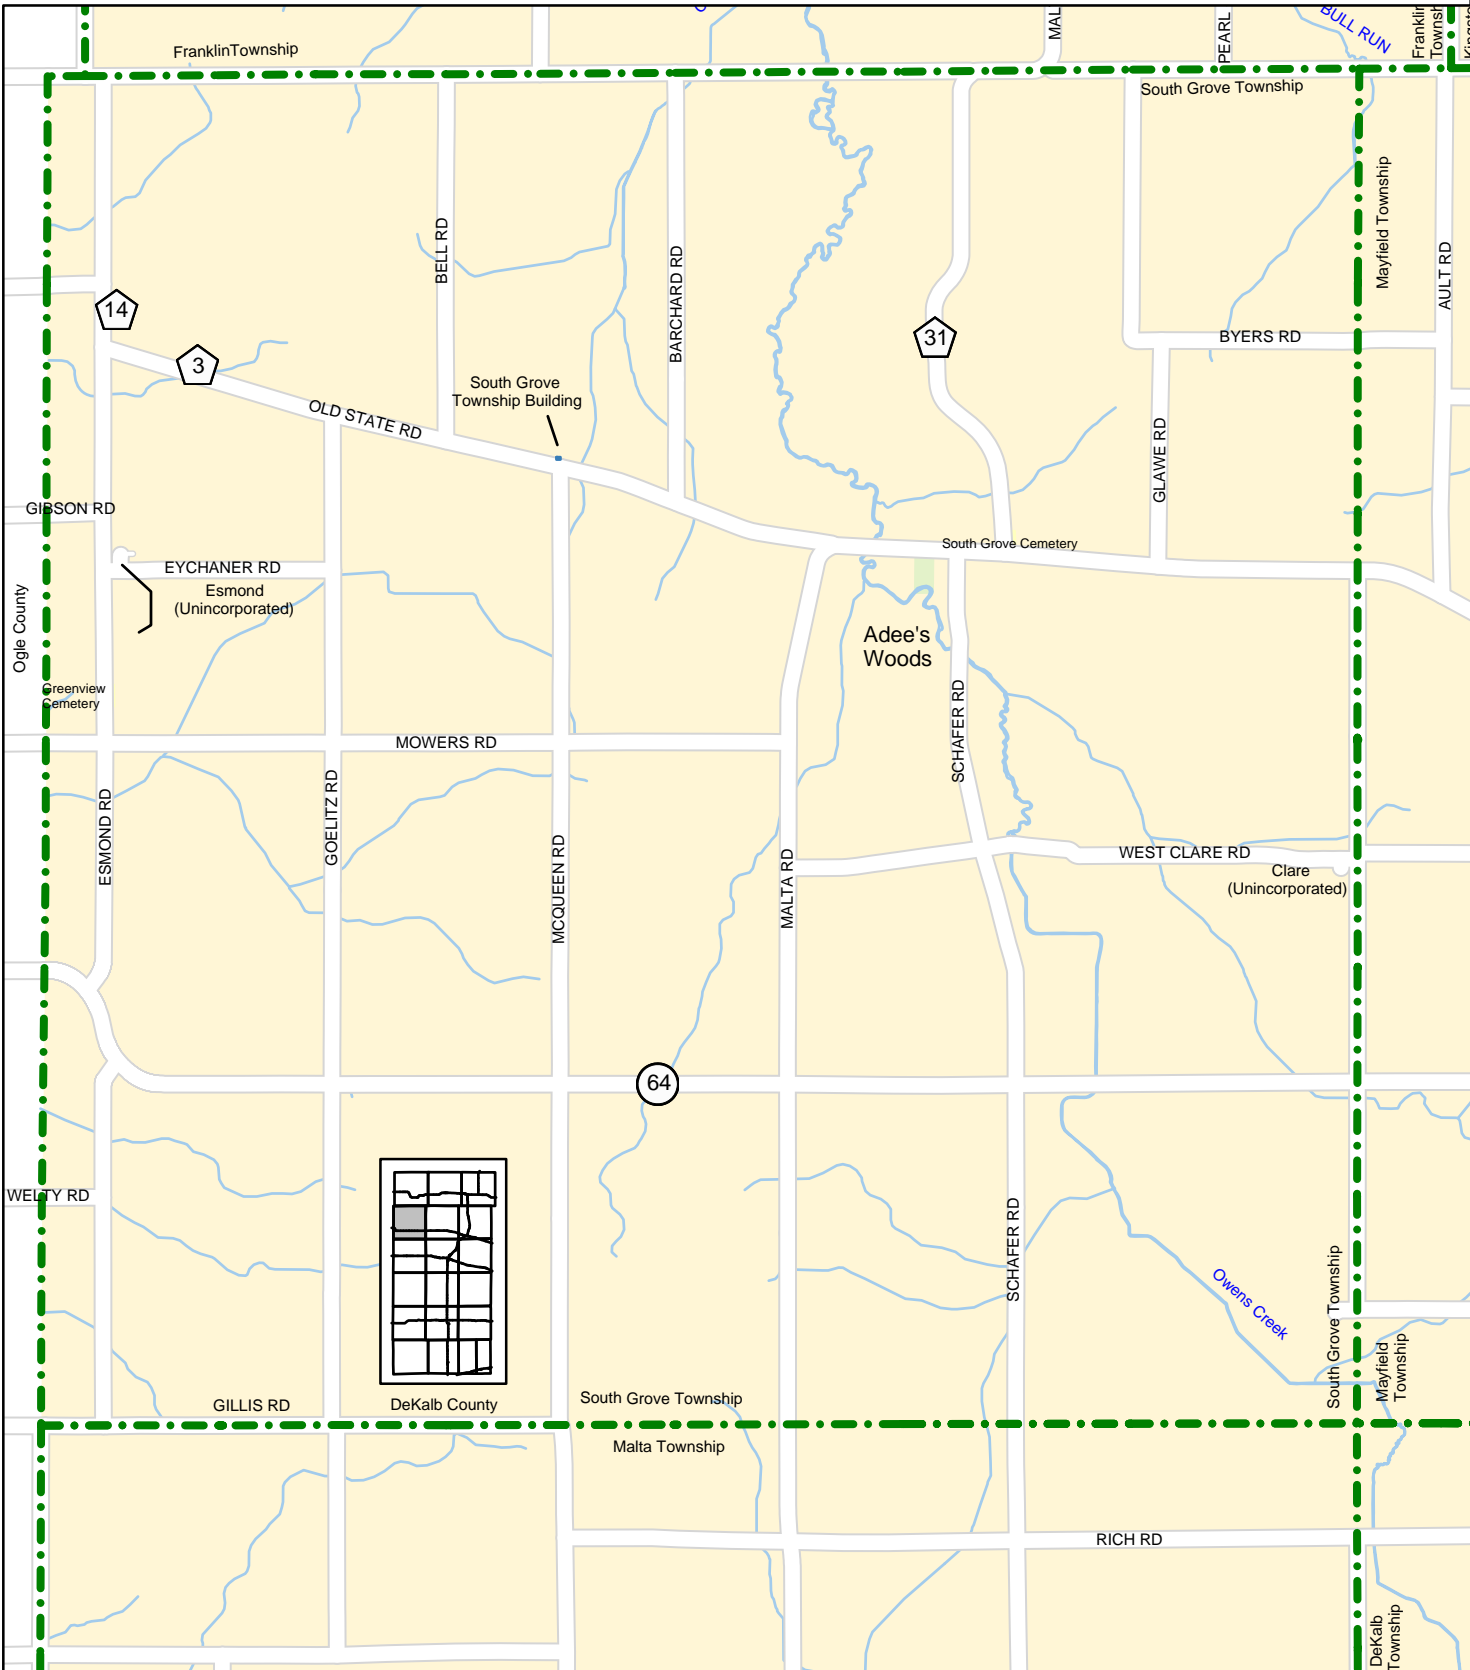

1-A

1-B

1-C

2-A

2-B

2-C

B-3

C-1

C-2

C-3

D-1

D-2

D-3

DeKalb County Government
 Information Management Office
 110 East Sycamore Street
 Sycamore, IL 60178
 815-895-1643
 view at www.dekalbcounty.org

South Grove Township

Pop. 512