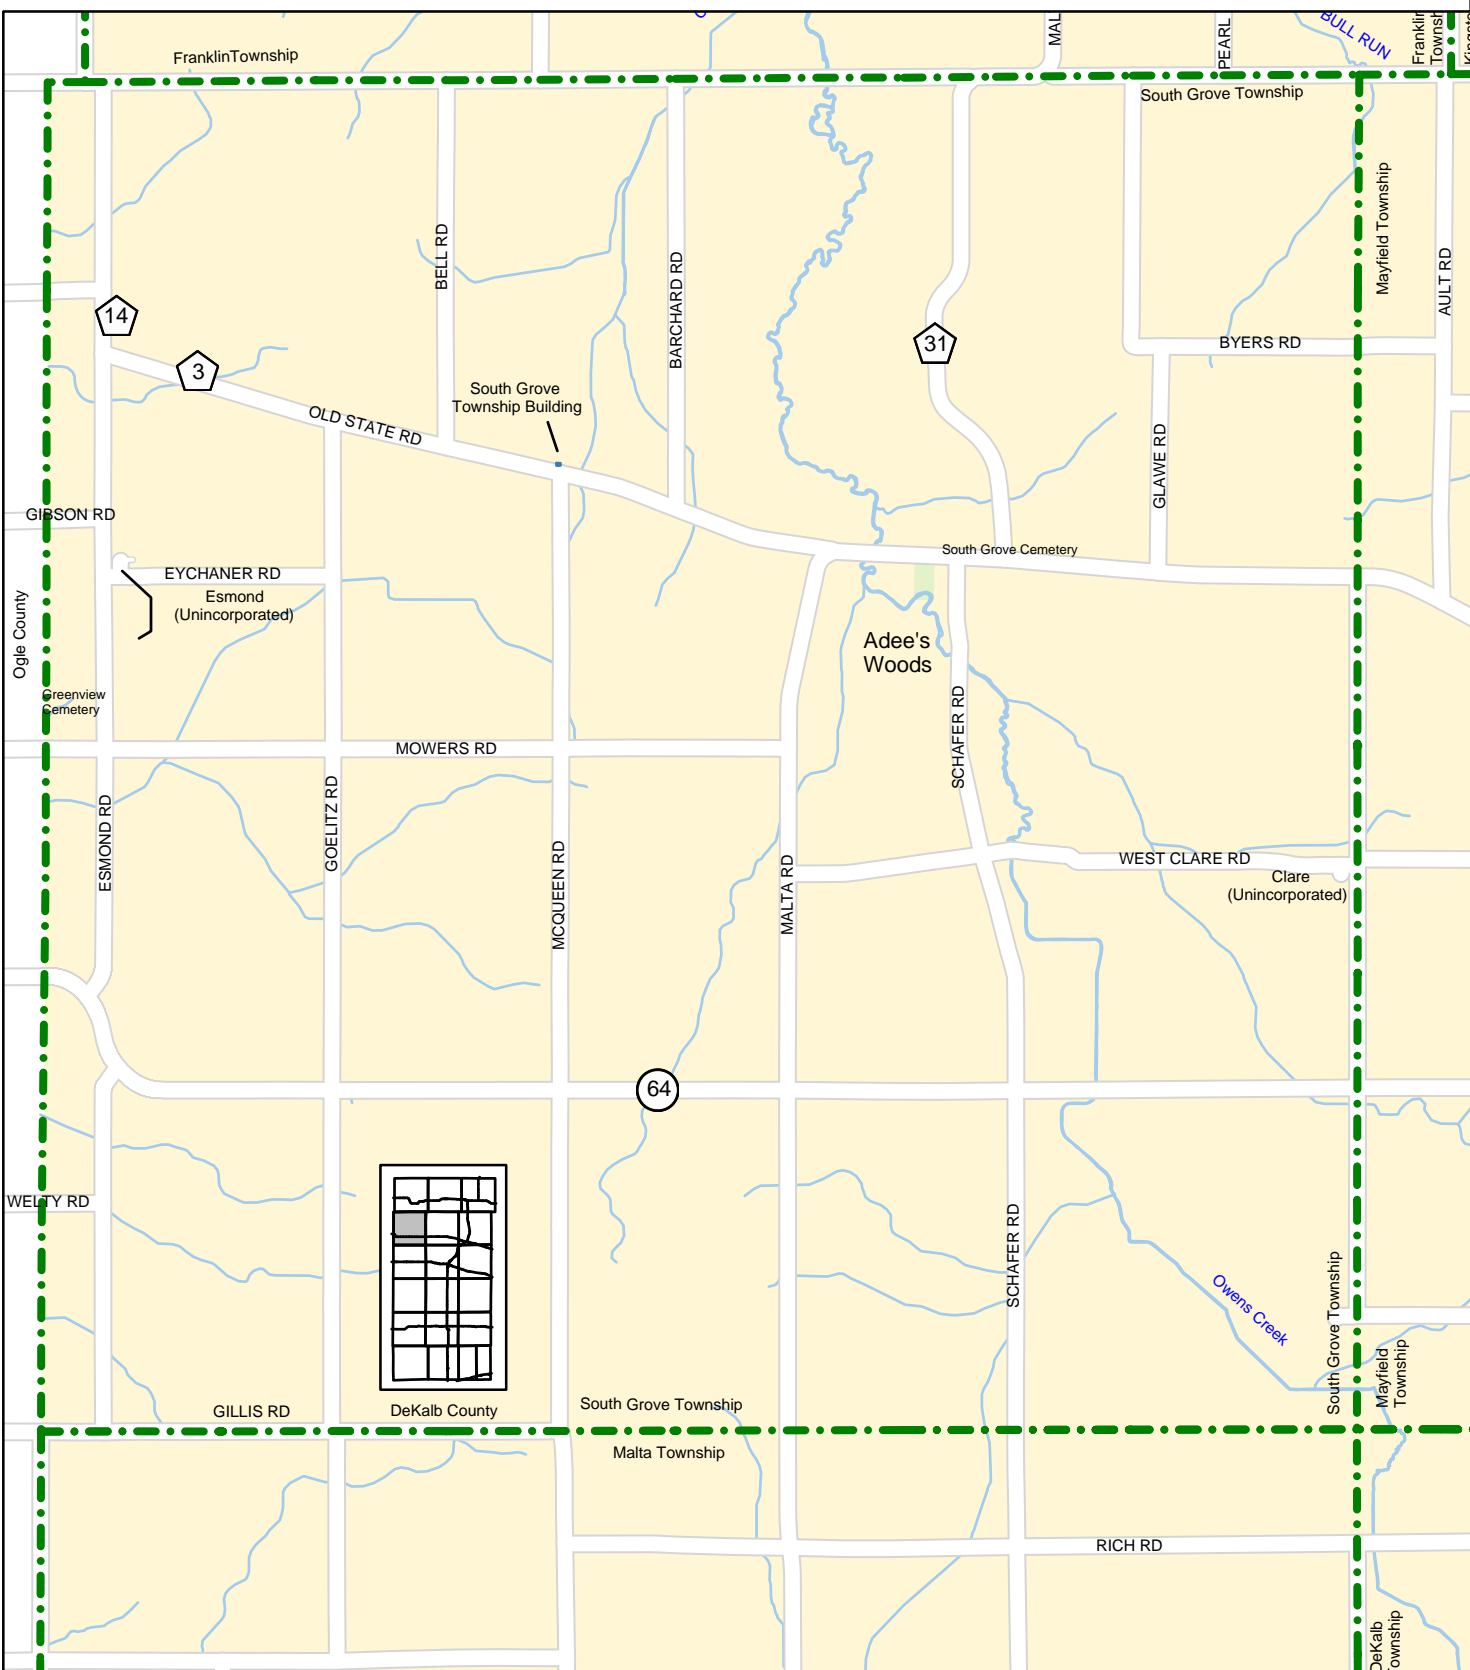

1-A

1-B

1-C

2-A

2-B

2-C

B-3  
C-1  
C-2  
C-3  
D-1  
D-2  
D-3

DeKalb County Government  
 Information Management Office  
 110 East Sycamore Street  
 Sycamore, IL 60178  
 815-895-1643  
 view at [www.dekalbcounty.org](http://www.dekalbcounty.org)

# South Grove Township

Pop. 512

Miles  
 Population data is from the 2010 U.S. Census.

Updated: November 2012 BH  
 Printed: November 2012