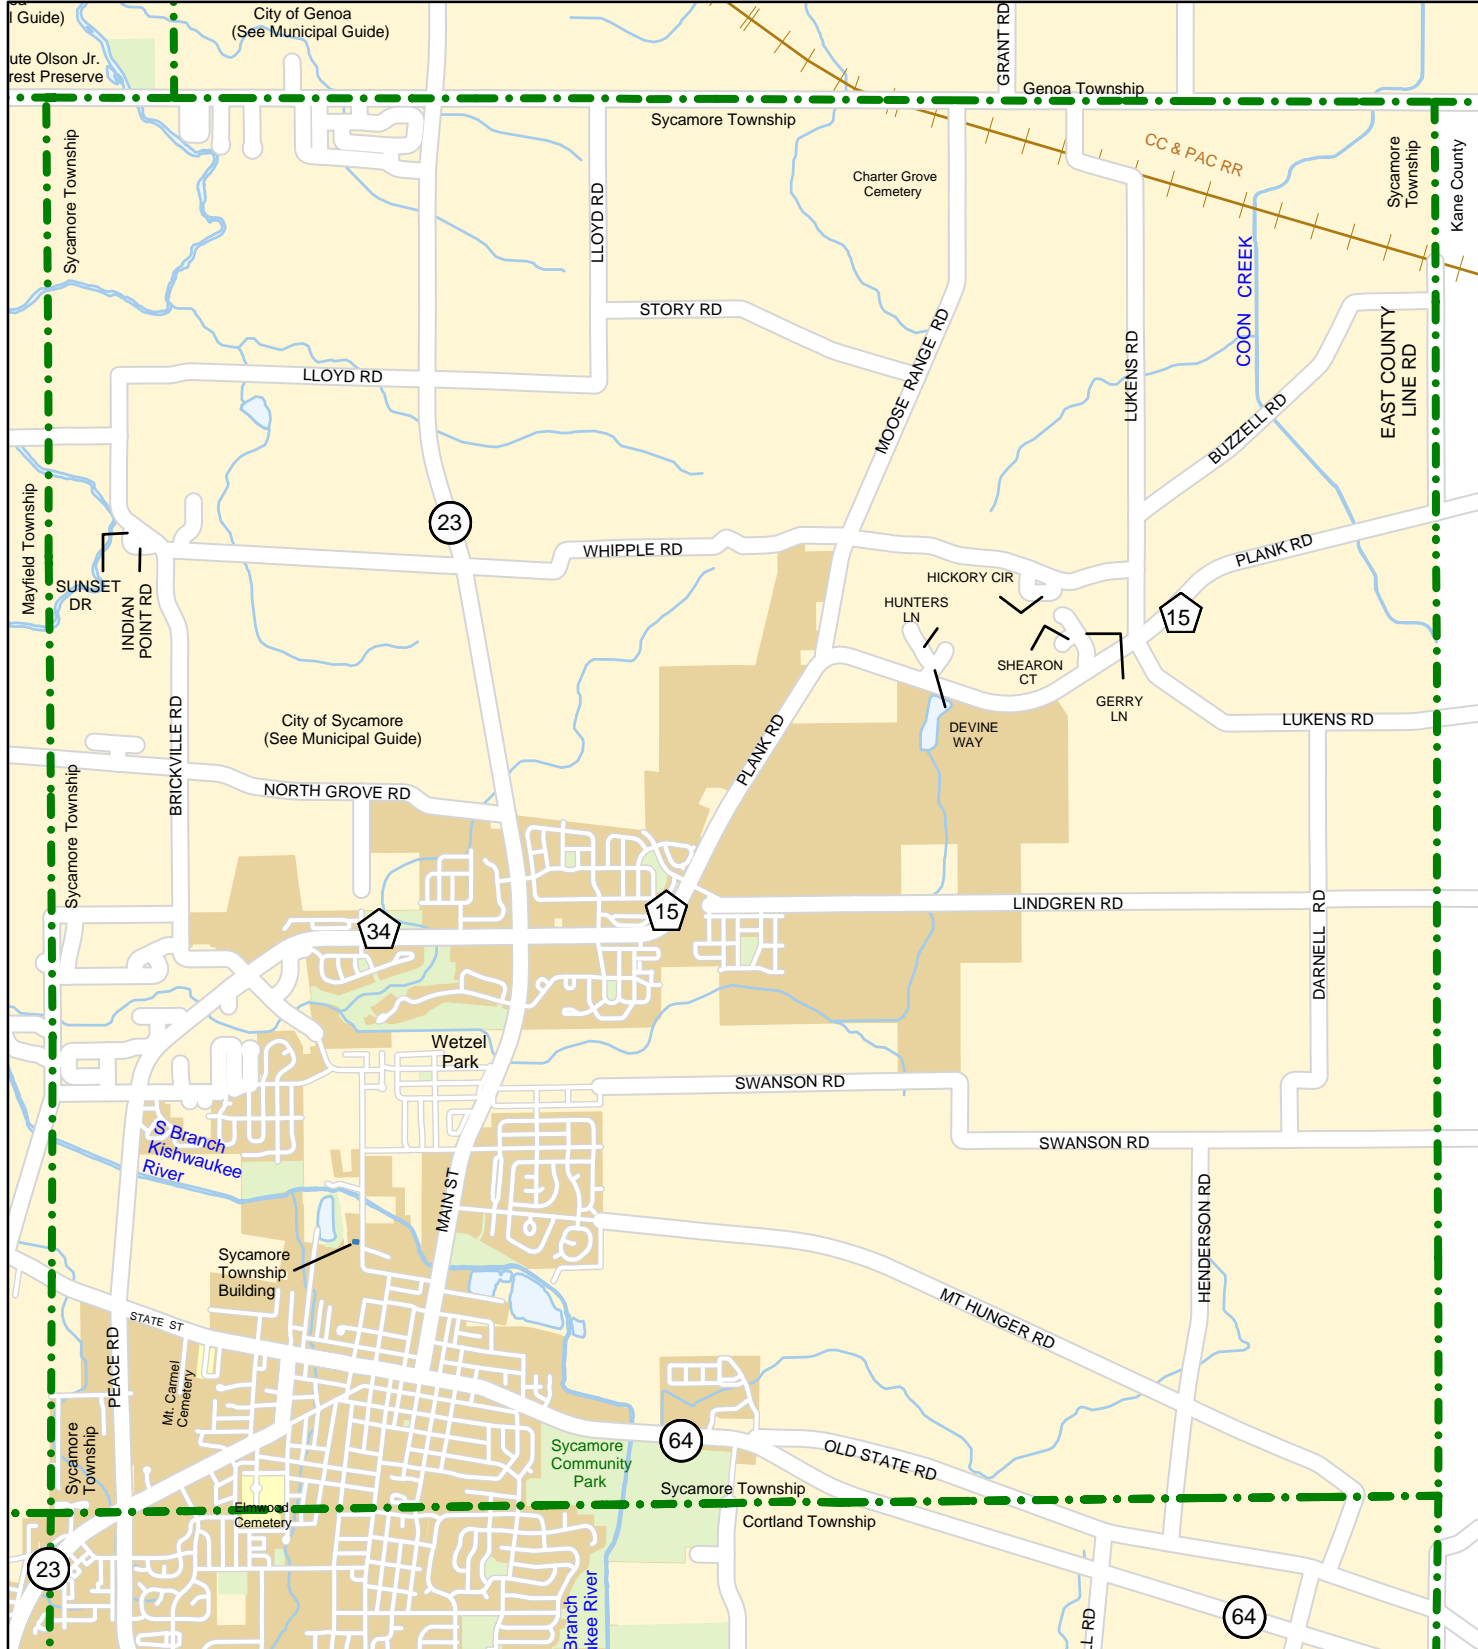

4-B ▼ 4-C ▼ 5-A ▼ 5-B ▼ 5-C ▼ 6-A ▼

B-3

C-1

C-2

C-3

D-1

D-2

D-3

DeKalb County Government
 Information Management Office
 110 East Sycamore Street
 Sycamore, IL 60178
 815-895-1643
 view at www.dekalbcounty.org

Sycamore Township

Pop. 14,425

Population data is from the 2010 U.S. Census.
 Updated: November 2012 BH
 Printed: November 2012