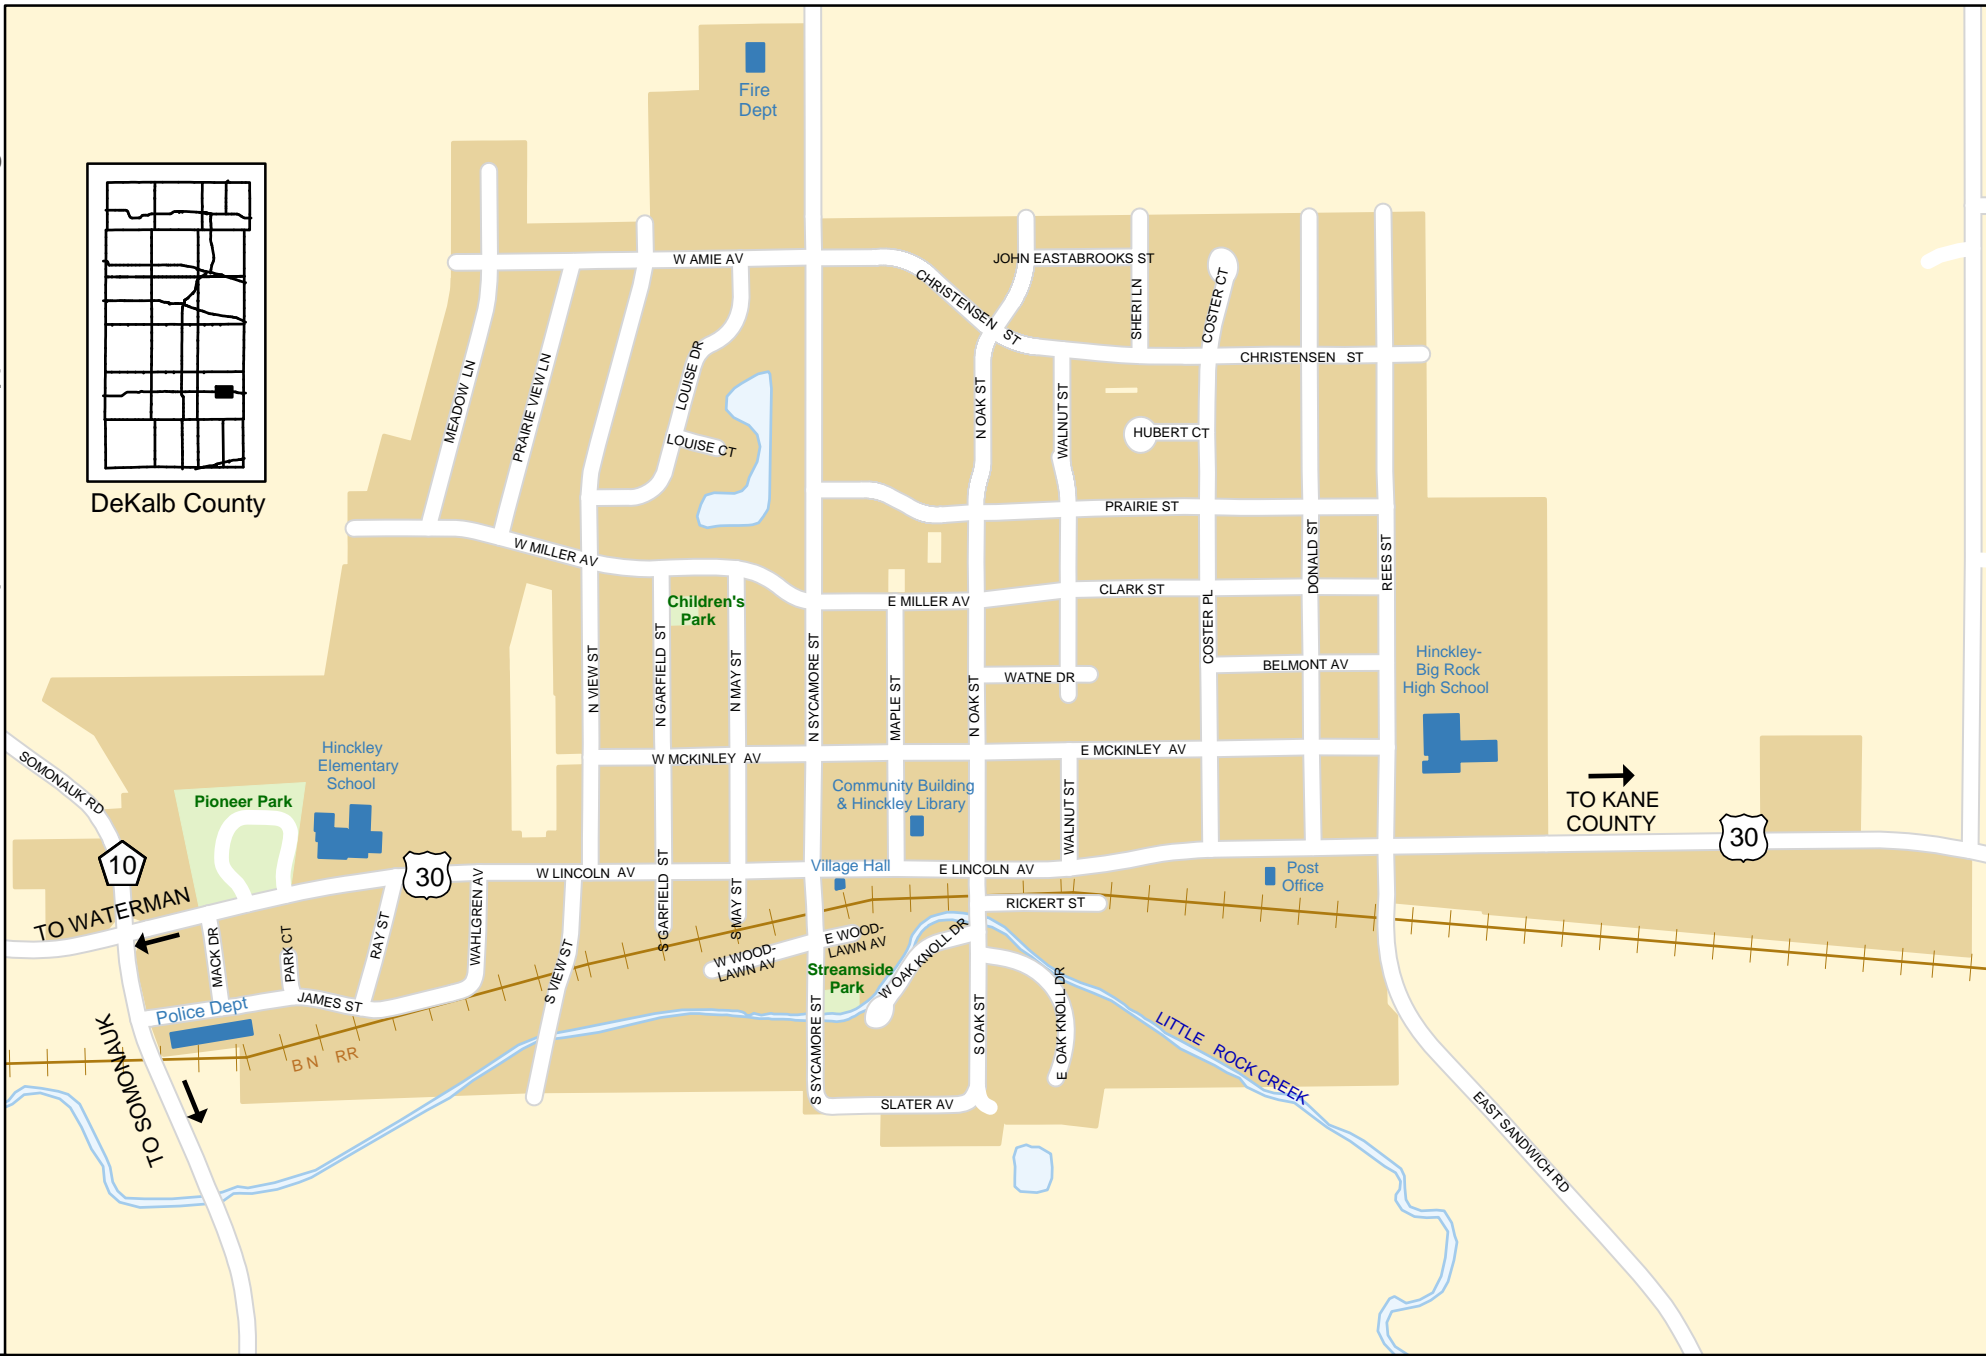

DeKalb County

TO KANE COUNTY

TO WATERMAN

TO SOMONIAUK

DeKalb County Government
Information Management Office
110 East Sycamore Street
Sycamore, IL 60178
815-895-1643

view at www.dekalbcounty.org

Village of Hinckley

www.hinckleyil.com
Pop. 2,070

Population data is from
2010 U.S. Census

Updated: October 2012 BH
Printed: October 2012

Village of Hinckley Street Index

Updated: March 2013

W Amie Av	5-C-1 & H-3-D
Belmont Av	5-C-3 & H-3-F
Christensen St	5-C-2 & H-3-E
Christensen St	5-C-3 & H-3-E
Clark St	5-C-2 & H-3-F
Coster Ct	5-C-3 & H-3-E
Coster Pl	5-C-3 & H-3-F
Donald St	5-C-3 & H-3-F
East Sandwich Rd	5-C-4 & I-1-C
N Garfield St	5-B-6 & H-3-F
S Garfield St	5-B-6 & I-1-A
Hubert Ct	5-C-3 & H-3-E
James St	5-B-5 & I-1-B
John Eastabrooks St	5-C-2 & H-3-D
E Lincoln Av	5-C-2 & I-1-A
W Lincoln Av	5-B-6 & I-1-A
Louise Ct	5-B-6 & H-3-E
Louise Dr	5-B-6 & H-3-E
Mack Dr	5-B-4 & I-1-B
Maple St	5-C-1 & I-1-A
N May St	5-C-1 & H-3-F
S May St	5-C-1 & I-1-A
E Mckinley Av	5-C-2 & I-1-A
W Mckinley Av	5-C-1 & I-1-A
Meadow Ln	5-B-5 & H-3-E
E Miller Av	5-C-2 & H-3-F
W Miller Av	5-B-6 & H-3-F
E Oak Knoll Dr	5-C-2 & I-1-B
W Oak Knoll Dr	5-C-1 & I-1-B
N Oak St	5-C-2 & H-3-E
N Oak St	5-C-2 & I-1-A
S Oak St	5-C-2 & I-1-B
Park Ct	5-B-5 & I-1-B
Prairie St	5-C-3 & H-3-F
Prairie View Ln	5-B-6 & H-3-E
Ray St	5-B-5 & I-1-B
Rees St	5-C-4 & H-3-F
Rickert St	5-C-2 & I-1-A
Sheri Ln	5-C-3 & H-3-E
Slater Av	5-C-1 & I-1-B
Somonauk Rd	5-B-4 & I-1-A
N Sycamore St	5-C-1 & H-3-F
S Sycamore St	5-C-1 & I-1-B
N View St	5-B-6 & H-3-F
S View St	5-B-6 & I-1-B
Wahlgren Av	5-B-5 & I-1-A
Walnut St	5-C-2 & H-3-E
Walnut St	5-C-2 & I-1-A
Watne Dr	5-C-2 & H-3-F
E Wood Lawn Av	5-C-1 & I-1-B
W Woodlawn Av	5-C-1 & I-1-B