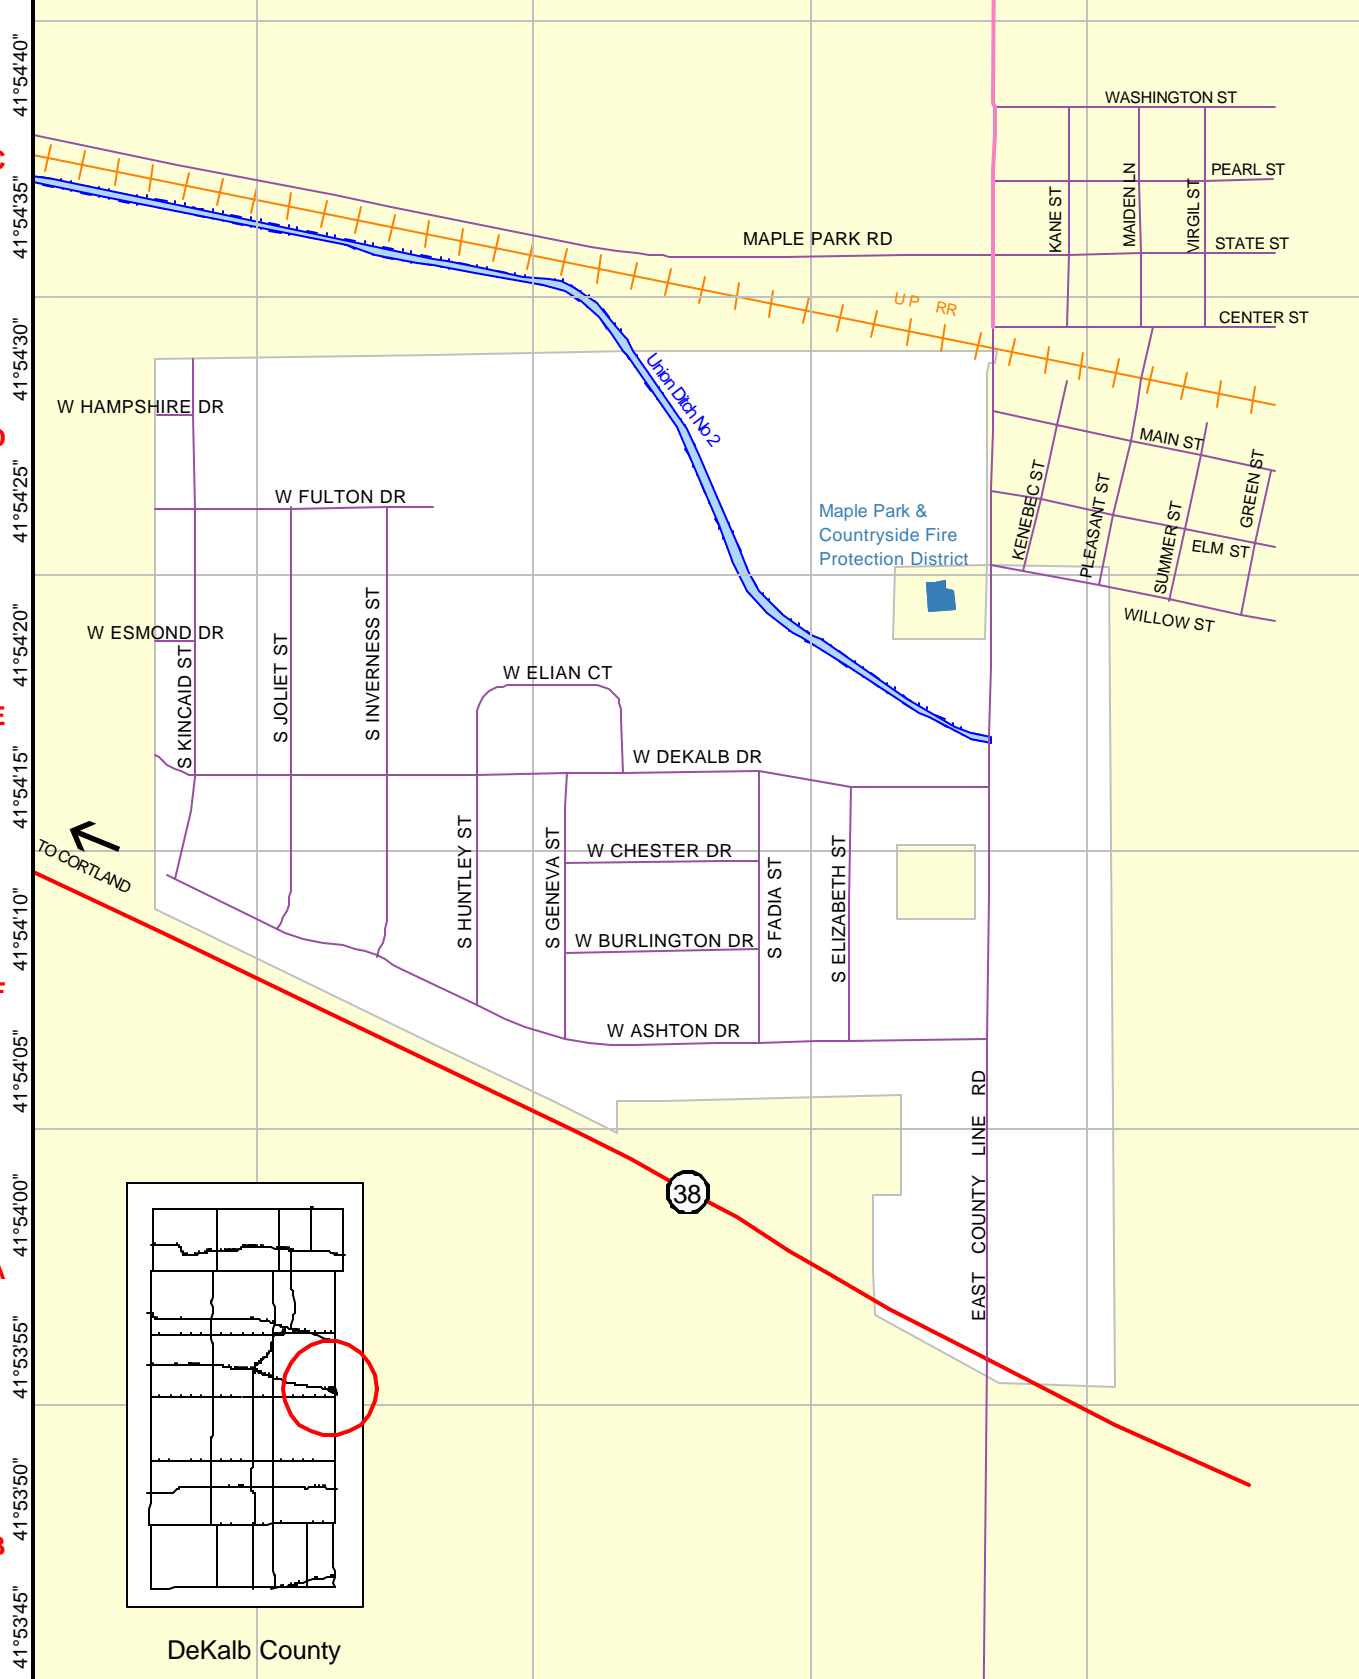

6-A-3

6-A-4

6-A-5

6-A-6

6-B-1

F-1-B

-88°36'45" -88°36'40" -88°36'35" -88°36'30" -88°36'25" -88°36'20" -88°36'15" -88°36'10" -88°36'05" -88°36'00" -88°35'55" -88°35'50"

F-1-C

F-1-D

F-1-E

F-1-F

F-2-A

F-2-B

TO CORTLAND

DeKalb County

DeKalb County Government  
 Information Management Office  
 110 East Sycamore Street  
 Sycamore, IL 60178  
 815-895-1643

<b>Street Name</b>	<b>Grid Location</b>
W Ashton Dr	6-A-5 & F-1-F
W Burlington Dr	6-A-5 & F-1-F
Center St	6-B-1 & F-1-D
W Chester Dr	6-A-5 & F-1-E
W Dekalb Dr	6-A-5 & F-1-E
East County Line Rd	6-A-6 & F-2-A
W Elian Ct	6-A-5 & F-1-E
S Elizabeth St	6-A-6 & F-1-F
Elm St	6-B-1 & F-1-D
W Esmond Dr	6-A-3 & F-1-E
S Fadia St	6-A-5 & F-1-F
W Fulton Dr	6-A-4 & F-1-D
S Geneva St	6-A-5 & F-1-F
Green St	6-B-1 & F-1-D
W Hampshire Dr	6-A-3 & F-1-D
S Huntley St	6-A-4 & F-1-F
S Inverness St	6-A-4 & F-1-E
S Joliet St	6-A-4 & F-1-E
Kane St	6-A-6 & F-1-C
Kenebec St	6-A-6 & F-1-D
S Kincaid St	6-A-3 & F-1-E
Maiden Ln	6-B-1 & F-1-C
Main St	6-B-1 & F-1-D
Maple Park Rd	6-A-6 & F-1-C
Pearl St	6-B-1 & F-1-C
Pleasant St	6-B-1 & F-1-D
State St	6-B-1 & F-1-C
Summer St	6-B-1 & F-1-D
Virgil St	6-B-1 & F-1-C
Washington St	6-B-1 & F-1-C
Willow St	6-B-1 & F-1-E