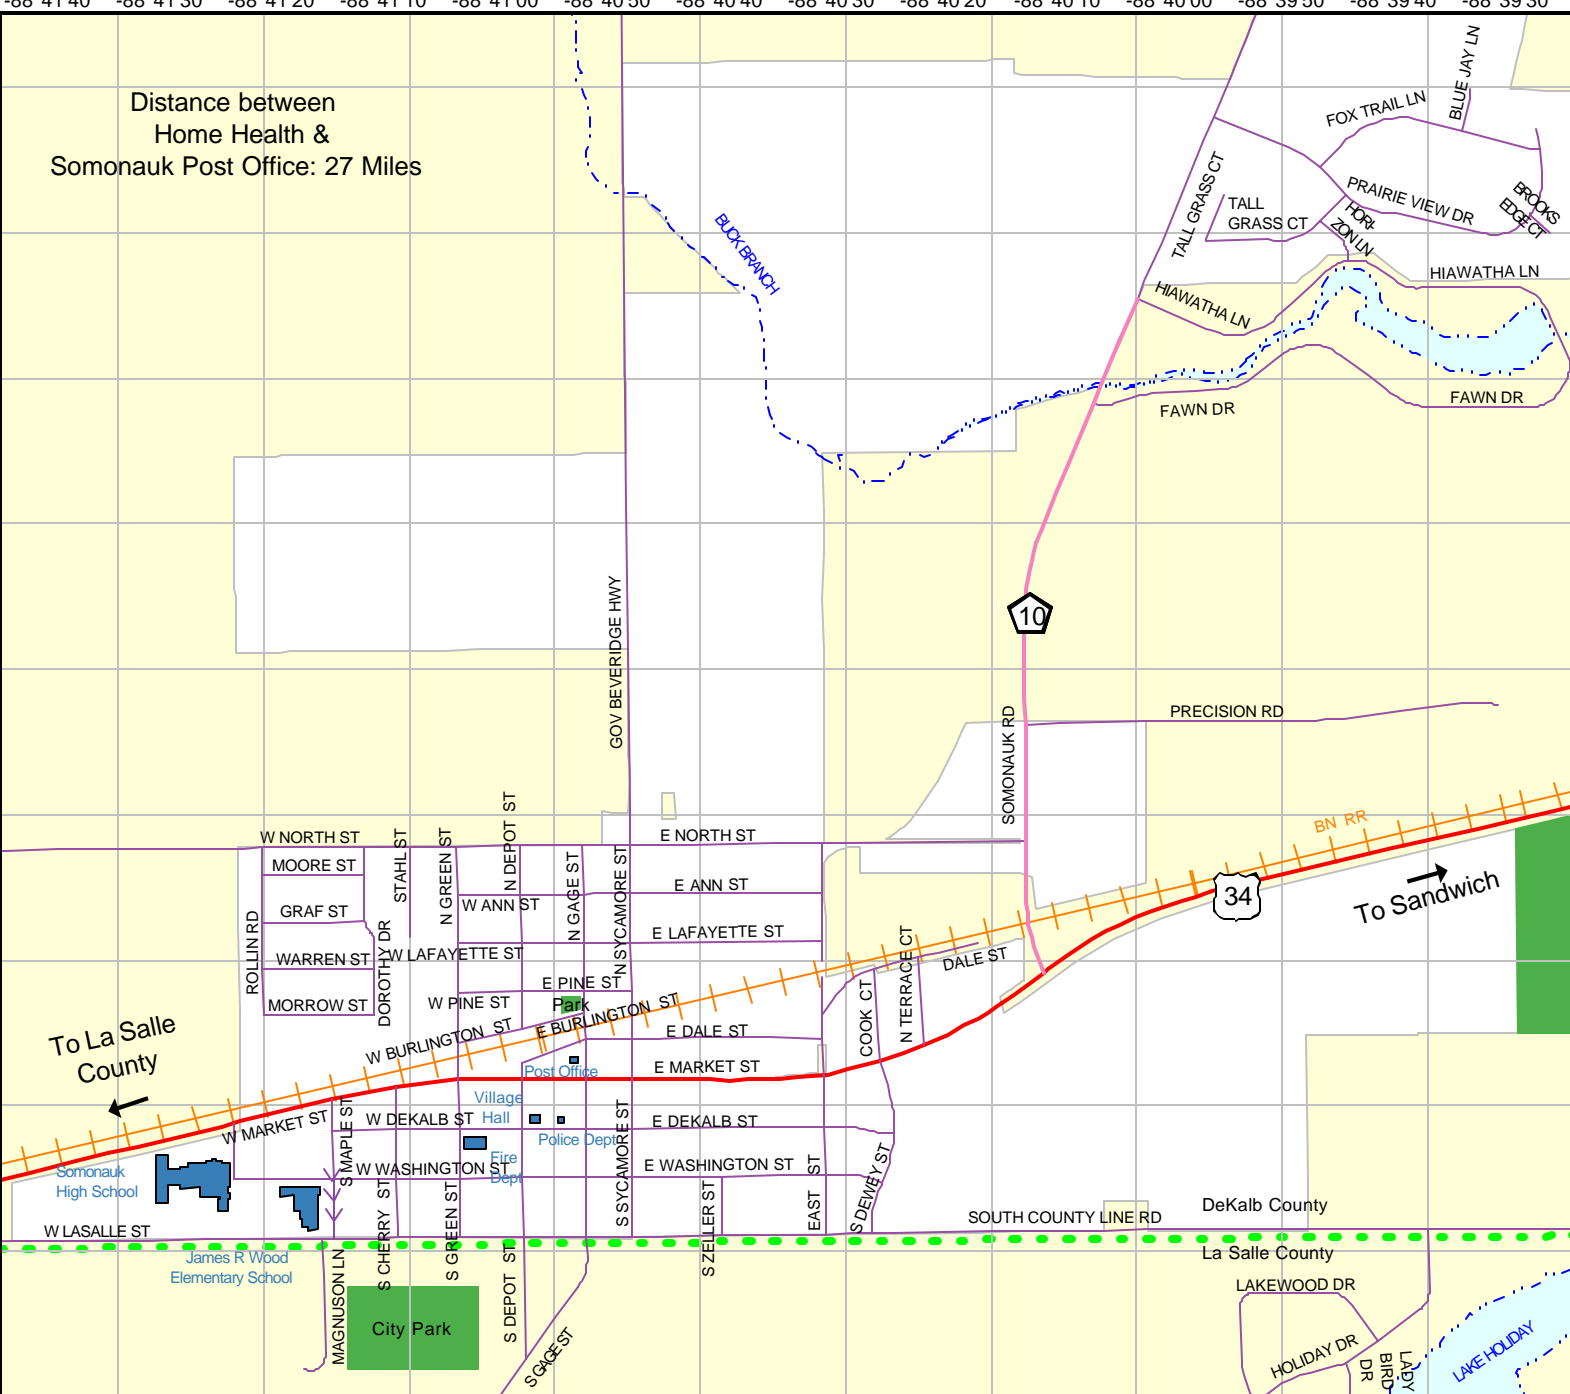

4-C-4 ▼ 4-C-5 ▼ 4-C-6 ▼ 5-A-1 ▼ 5-A-2 ▼ 5-A-3 ▼ 5-A-4 ▼ 5-A-5 ▼ 5-A-6 ▼ 5-B-1 ▼ 5-B-2 ▼

-88°41'40" -88°41'30" -88°41'20" -88°41'10" -88°41'00" -88°40'50" -88°40'40" -88°40'30" -88°40'20" -88°40'10" -88°40'00" -88°39'50" -88°39'40" -88°39'30"

K-2-B
K-2-C
K-2-D
K-2-E
K-2-F
K-3-A
K-3-B
K-3-C
K-3-D
K-3-E

Village of Somonauk

DeKalb County Government
Information Management Office
110 East Sycamore Street
Sycamore, IL 60178
815-895-1643
view at www.dekalbcounty.org

DeKalb County