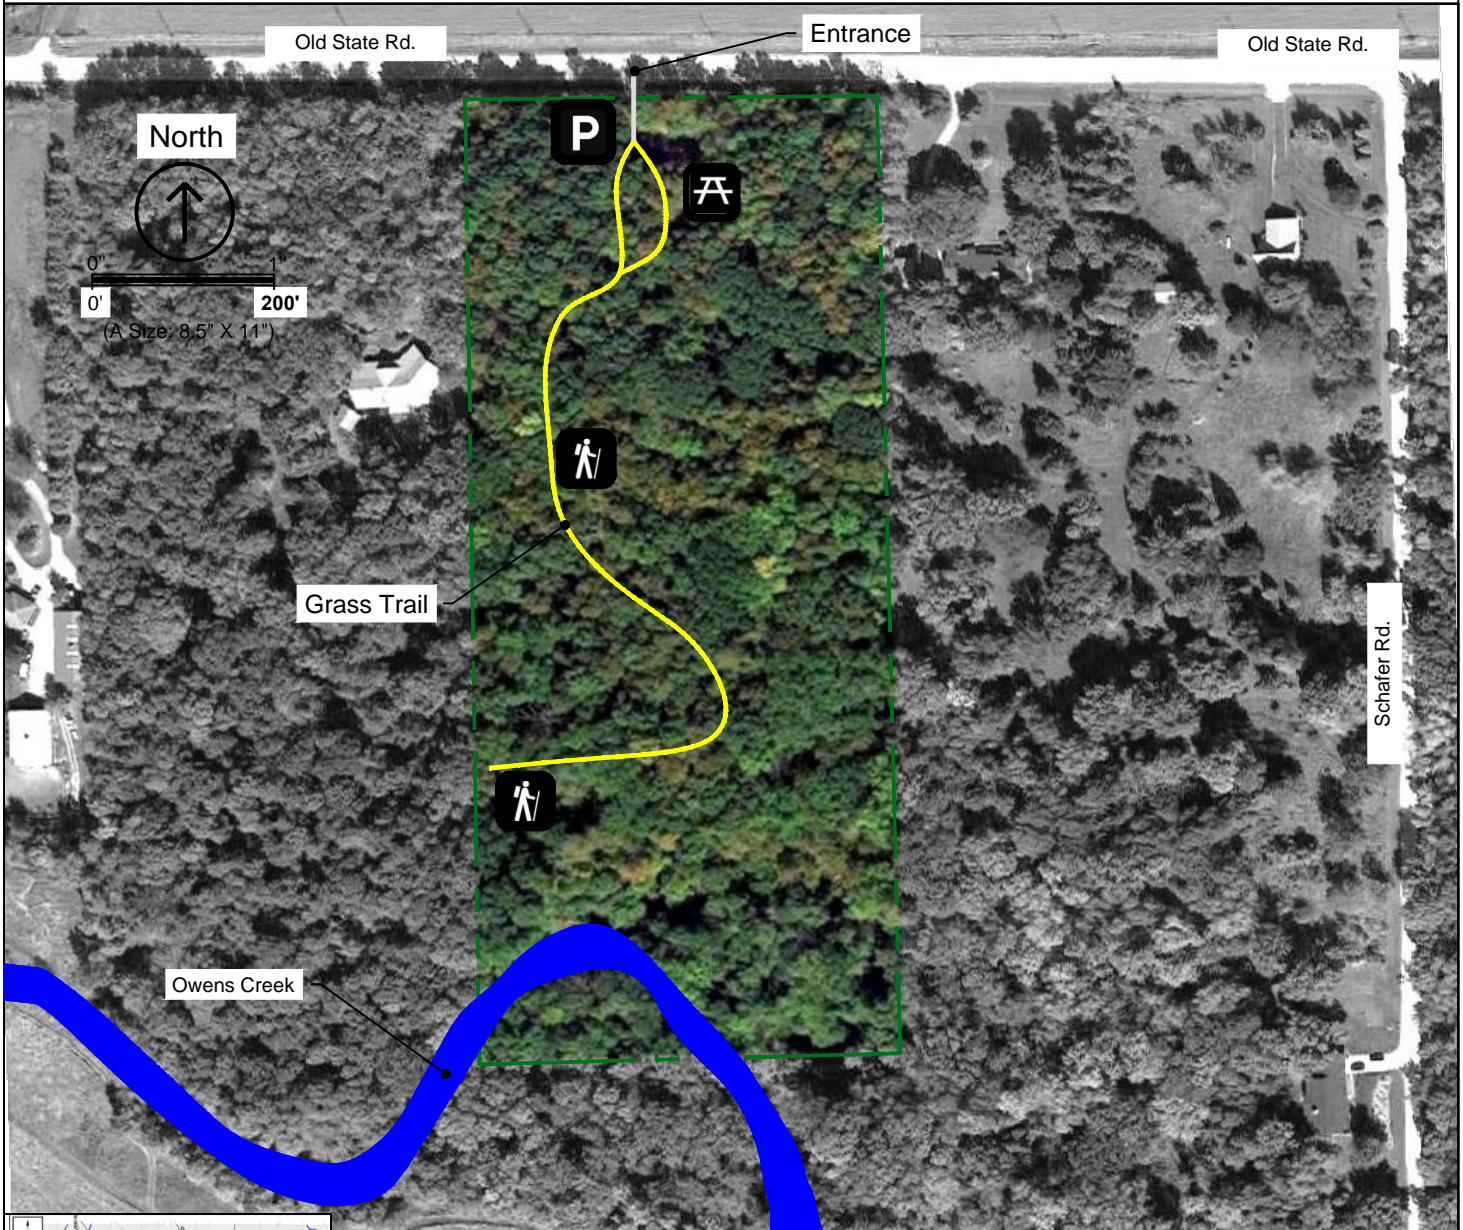

# Adee's Woods Preserve

**Adee's Woods Forest Preserve**  
(10 Acres)  
4106 Old State Road  
Kirkland, IL 60146  
815-895-7191

## FACILITIES AND RECREATION

- Hiking
- Picnic Areas

**DeKalb County Forest Preserve**

[www.dekalbcounty.org/Forest/forest\\_preserve.html](http://www.dekalbcounty.org/Forest/forest_preserve.html)

## LEGEND

- Parking
- Hiking
- Picnic Area
- Grass Trail in Forest, Stream, and Wetland Habitat