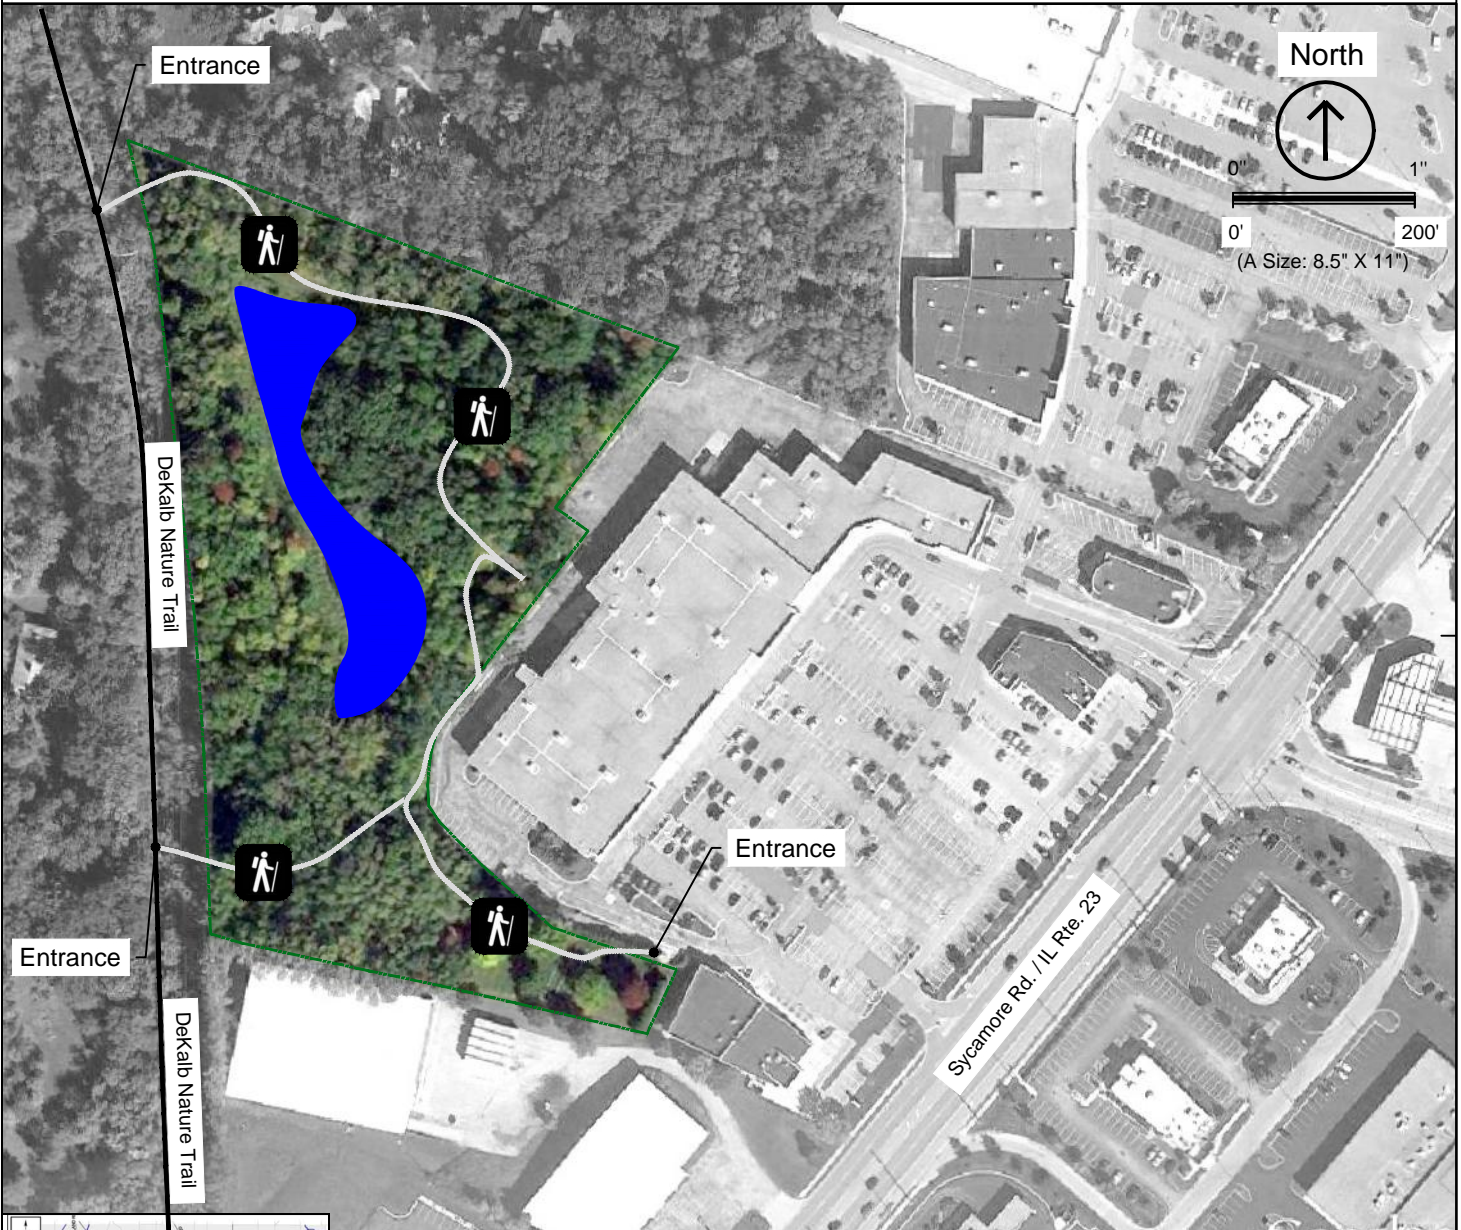

County Farm Preserve

County Farm Forest Preserve
 (9 Acres)
 2305 State Rte. 23
 DeKalb, IL 60115
 815-895-7191

DeKalb County Forest Preserve
www.dekalbcounty.org/Forest/forest_preserve.html

FACILITIES AND RECREATION

- Handicap Access
- Hiking / Biking

LEGEND

- Hiking
- Paved Trail