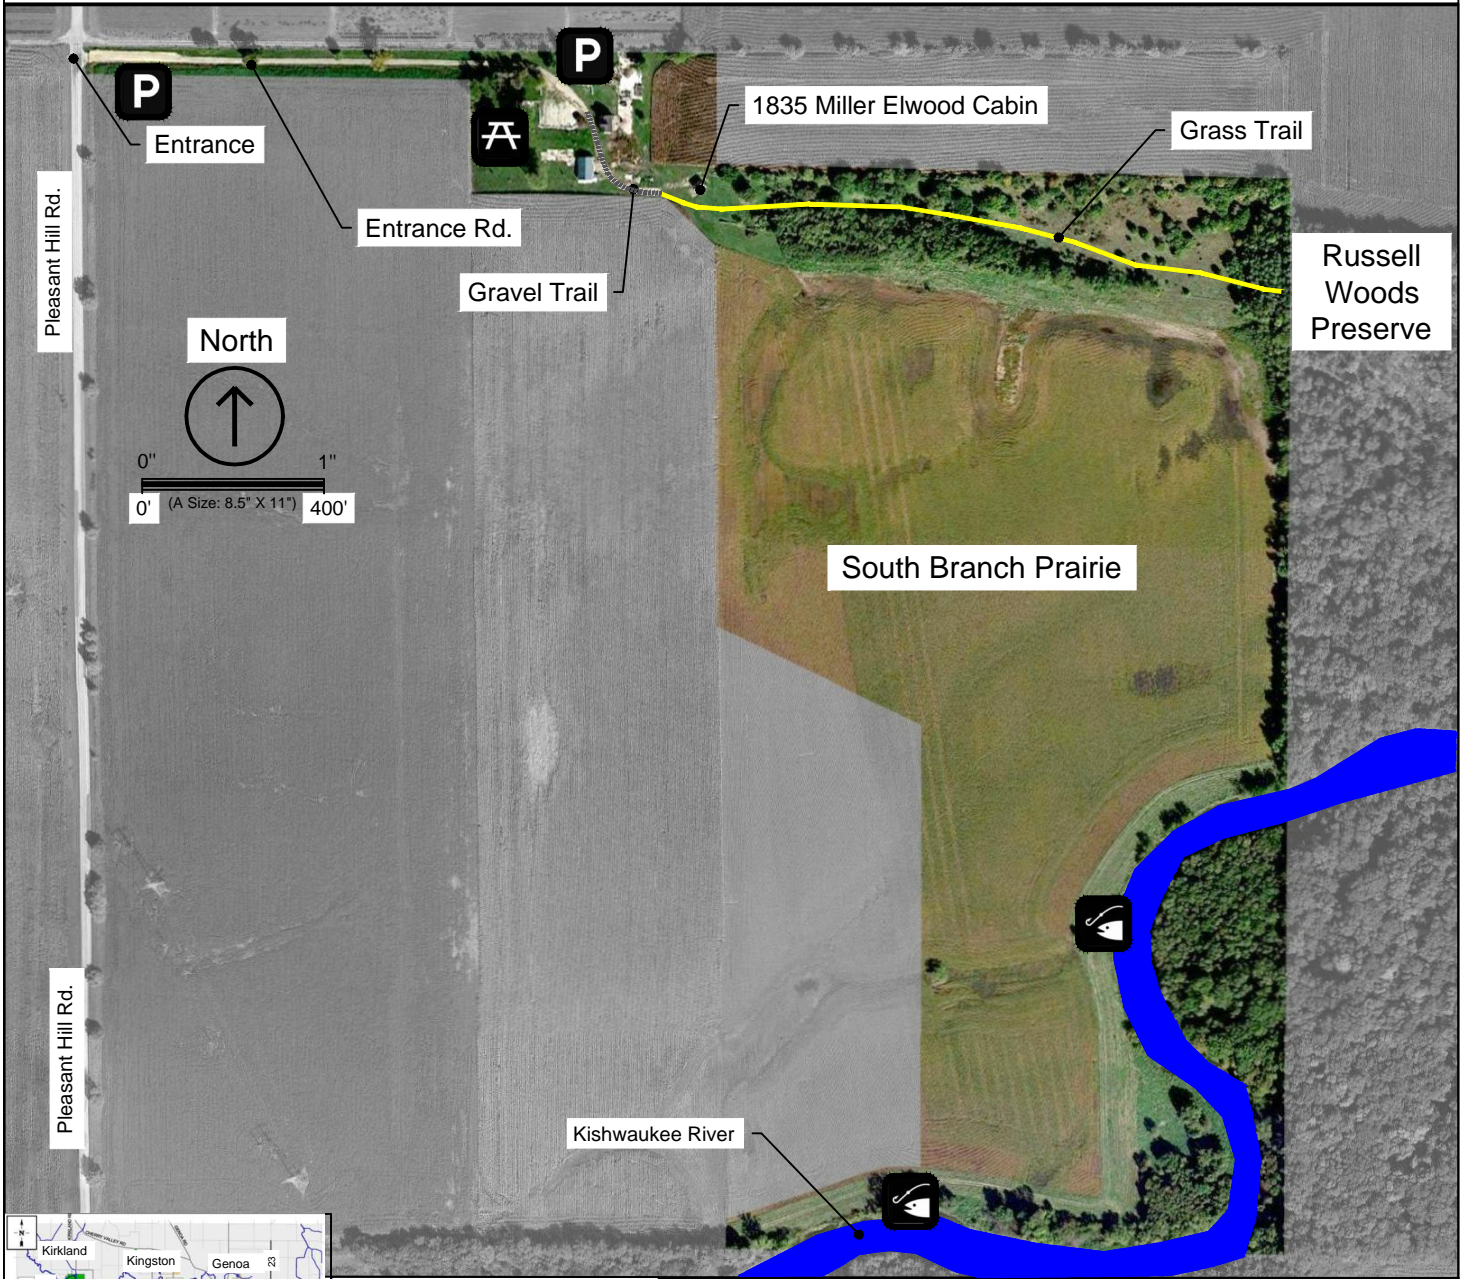

Hoppe Heritage Farm Preserve

Hoppe Heritage Farmstead / 1835 Miller Elwood Cabin / South Branch Prairie
 (60 Acres)
 31966 Pleasant Hill Rd.
 Kingston, IL 60145
 815-895-7191

FACILITIES AND RECREATION

- Handicap Access
- Cross Country Skiing
- Fishing / Hiking
- Historic Property
- Picnic Areas
- Water

DeKalb County Forest Preserve

www.dekalbcounty.org/Forest/forest_preserve.html

LEGEND

Parking
 Hiking
 Fishing

Picnic Area
 Gravel Trail
 Grass Trail in Forest and Wetland Habitat