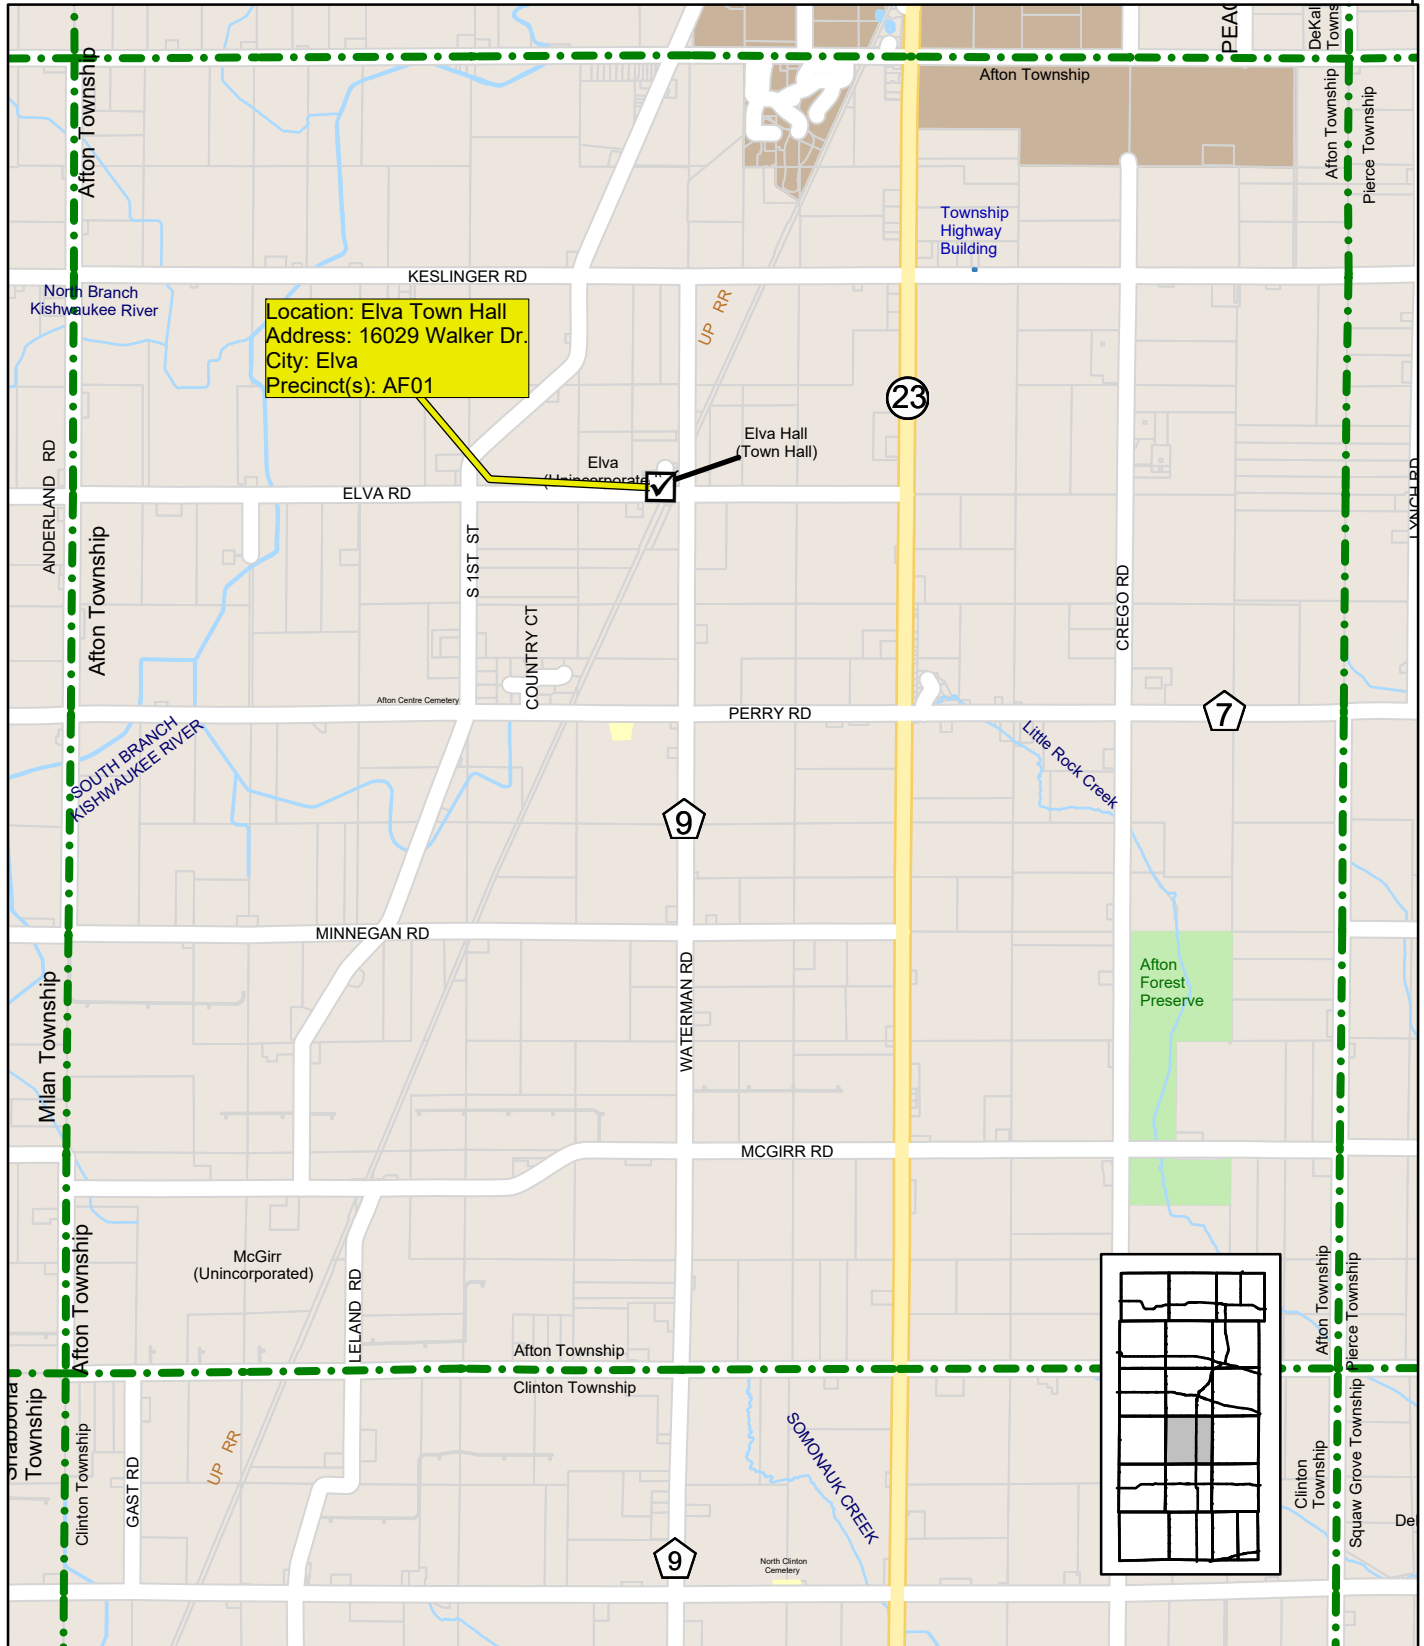

2-C

3-A

3-B

3-C

4-A

4-B

F-2

F-3

G-1

G-2

G-3

H-1

H-2

Location: Elva Town Hall
 Address: 16029 Walker Dr.
 City: Elva
 Precinct(s): AF01

DEKALB COUNTY
 ILLINOIS

Information Management Office
 200 N Main St
 Sycamore, IL 60178

view at www.dekalbcounty.org

Afton Township

Polling Locations

Updated: March 2022 BH
 Printed: March 2022