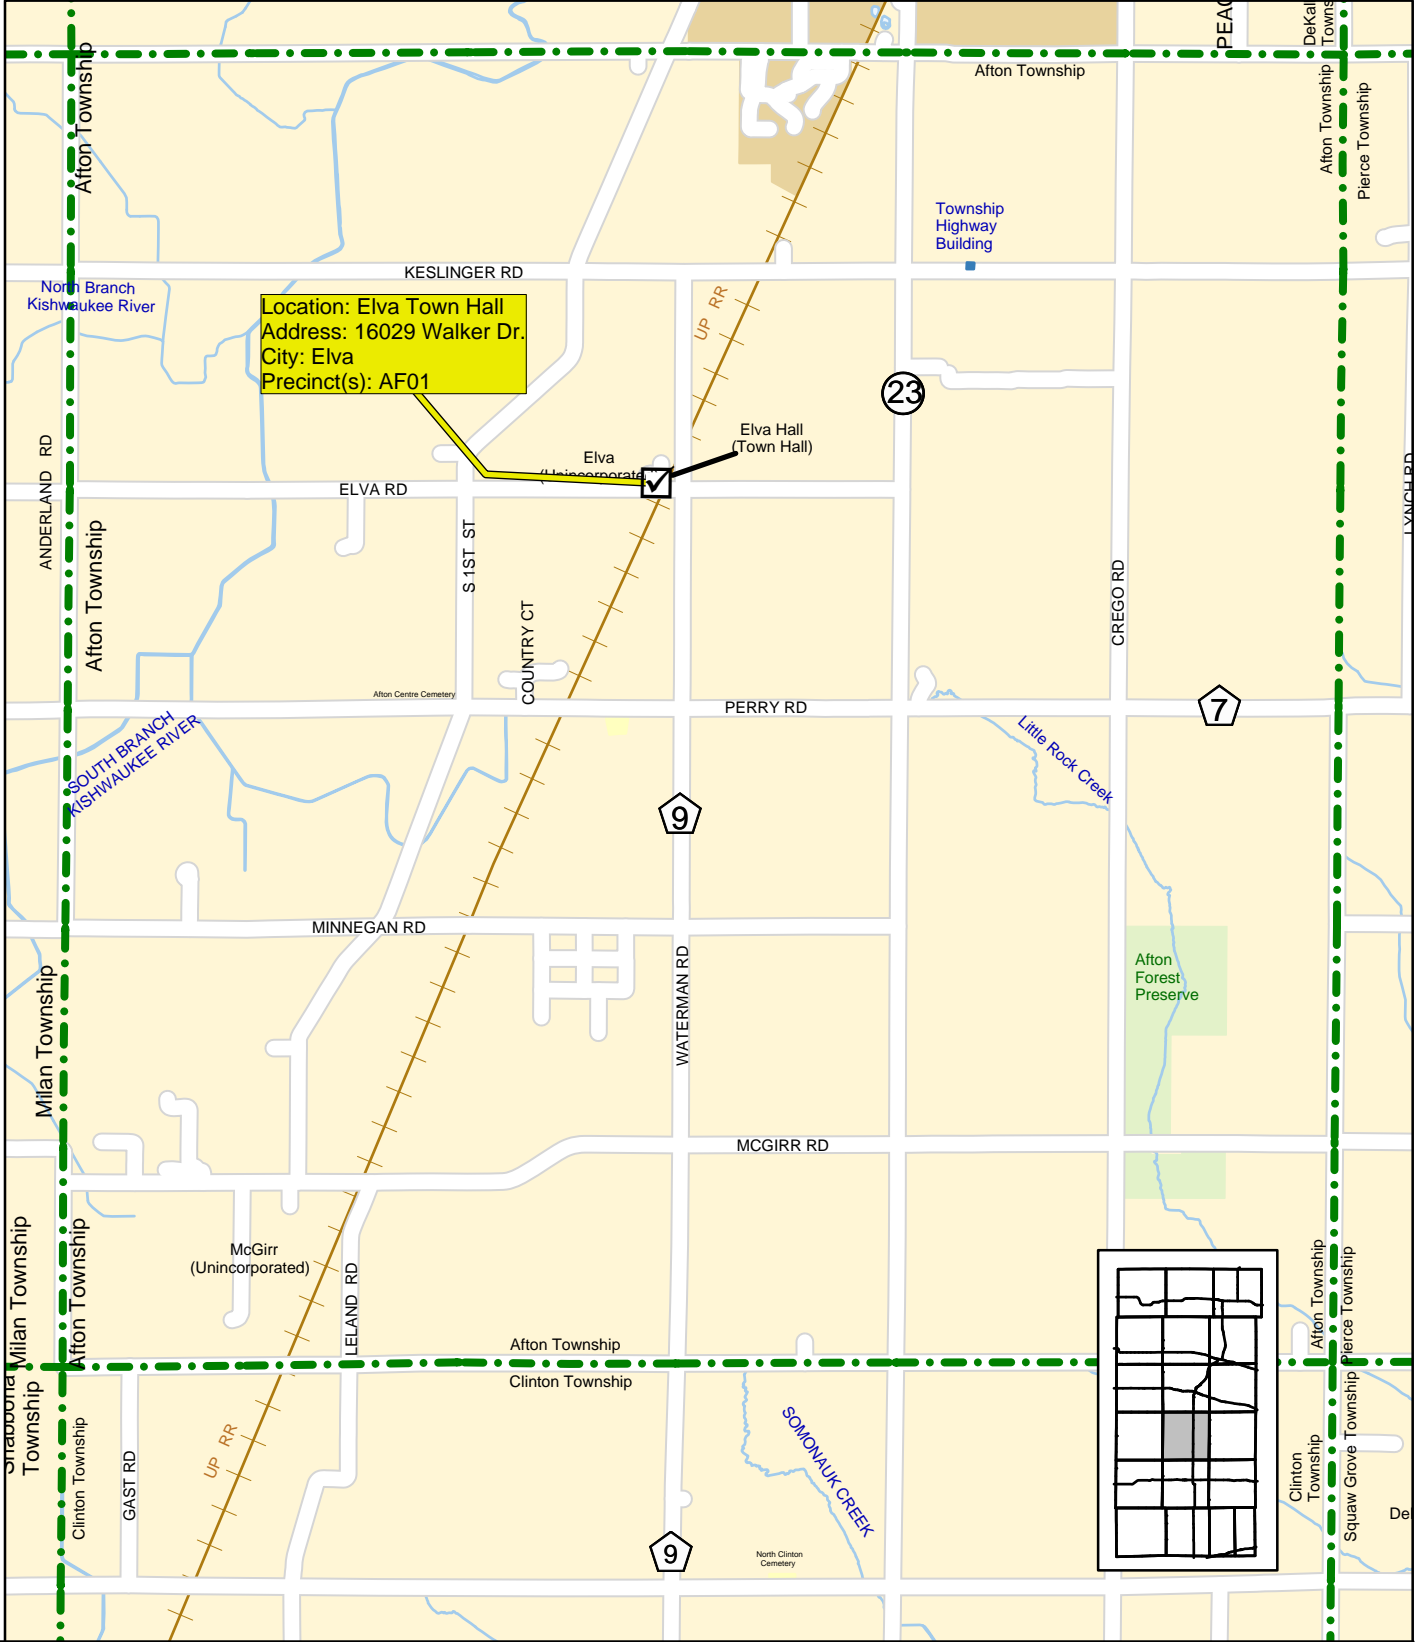

G-1

G-2

G-3

H-1

H-2

Location: Elva Town Hall
 Address: 16029 Walker Dr.
 City: Elva
 Precinct(s): AF01

DeKalb County Government
 Information Management Office
 200 North Main Street
 Sycamore, IL 60178
 815-895-1643

view at www.dekalbcounty.org

Afton Township

Polling Locations

Updated: August 2015 BH
 Printed: August 2015