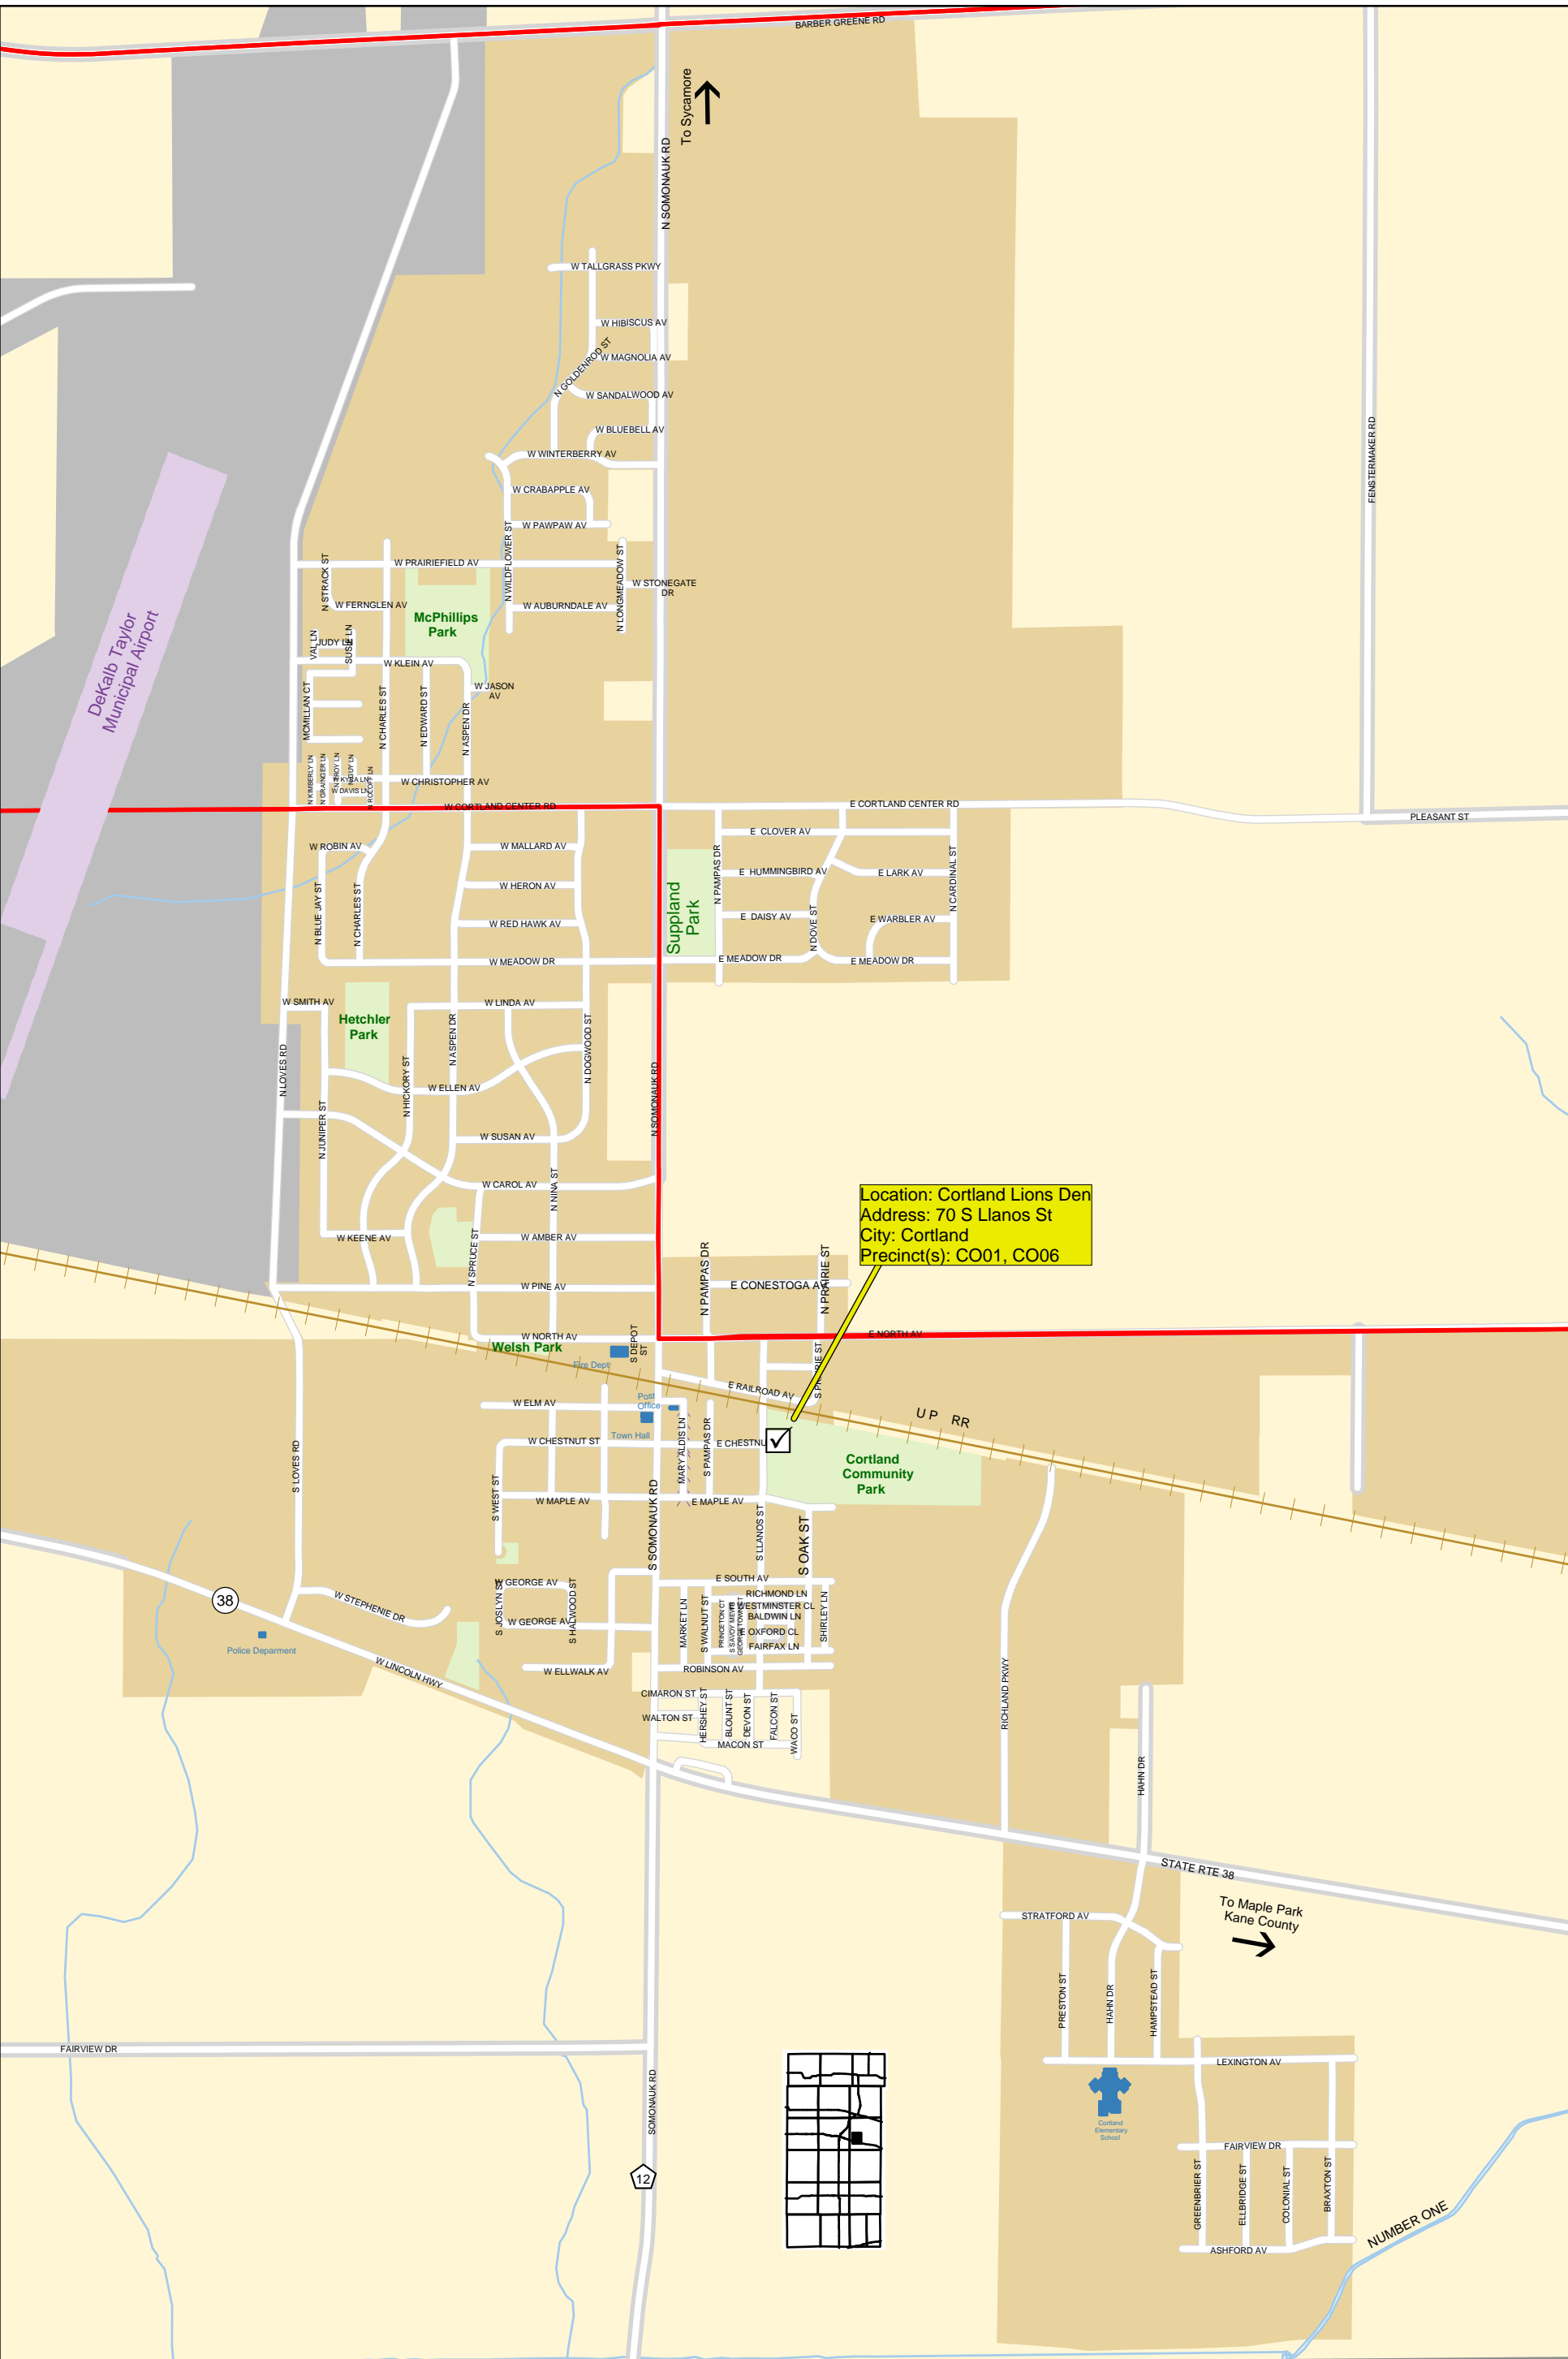

E-1-F 4-C-1 ▼ 4-C-2 ▼ 4-C-3 ▼ 4-C-4 ▼ 4-C-5 ▼ 4-C-6 ▼ 5-A-1 ▼ 5-A-2 ▼ 5-A-3 ▼ 5-A-4 ▼ 5-A-5 ▼ 5-A-6 ▼ 5-

E-2-A
E-2-B
E-2-C
E-2-D
E-2-E
E-2-F
E-3-A
E-3-B
E-3-C
E-3-D
E-3-E
E-3-F
F-1-A
F-1-B
F-1-C
F-1-D
F-1-E
F-1-F

DeKalb County Government
 Information Management Office
 200 North Main Street
 Sycamore, IL 60178
 815-895-1643
 view at www.dekalbcounty.org

Town of Cortland

Polling Locations

Updated: August 2015 BH
 Printed: August 2015