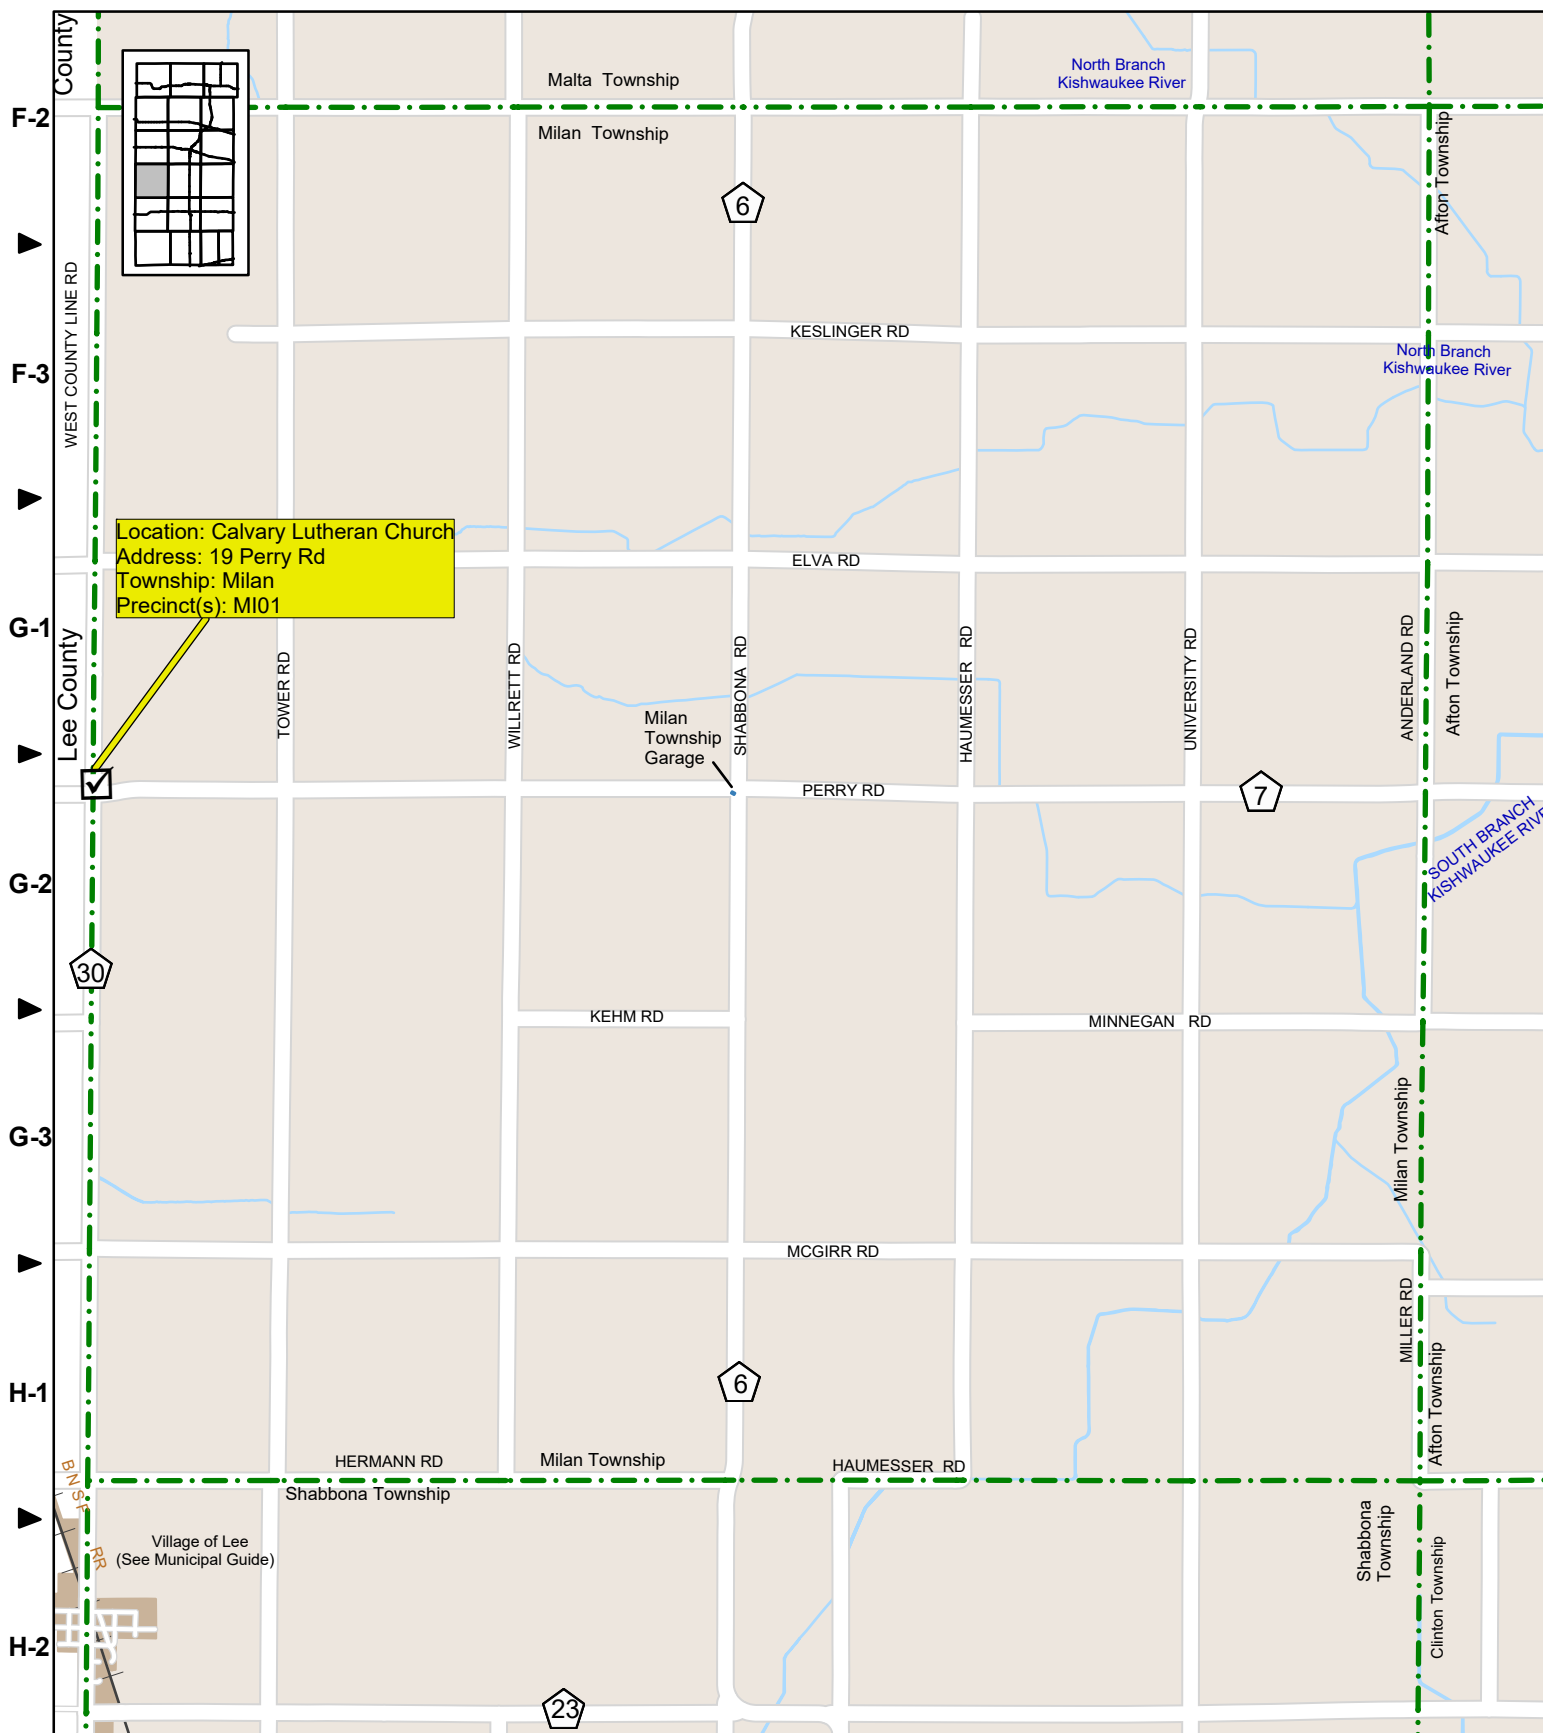

1-A 1-B 1-C 2-A 2-B 2-C

Location: Calvary Lutheran Church  
 Address: 19 Perry Rd  
 Township: Milan  
 Precinct(s): MI01

Village of Lee  
 (See Municipal Guide)

**DEKALB COUNTY**  
 ILLINOIS

Information Management Office  
 200 N Main St  
 Sycamore, IL 60178

# Milan Township

## Polling Locations

Updated: April 2022 BH  
 Printed: April 2022