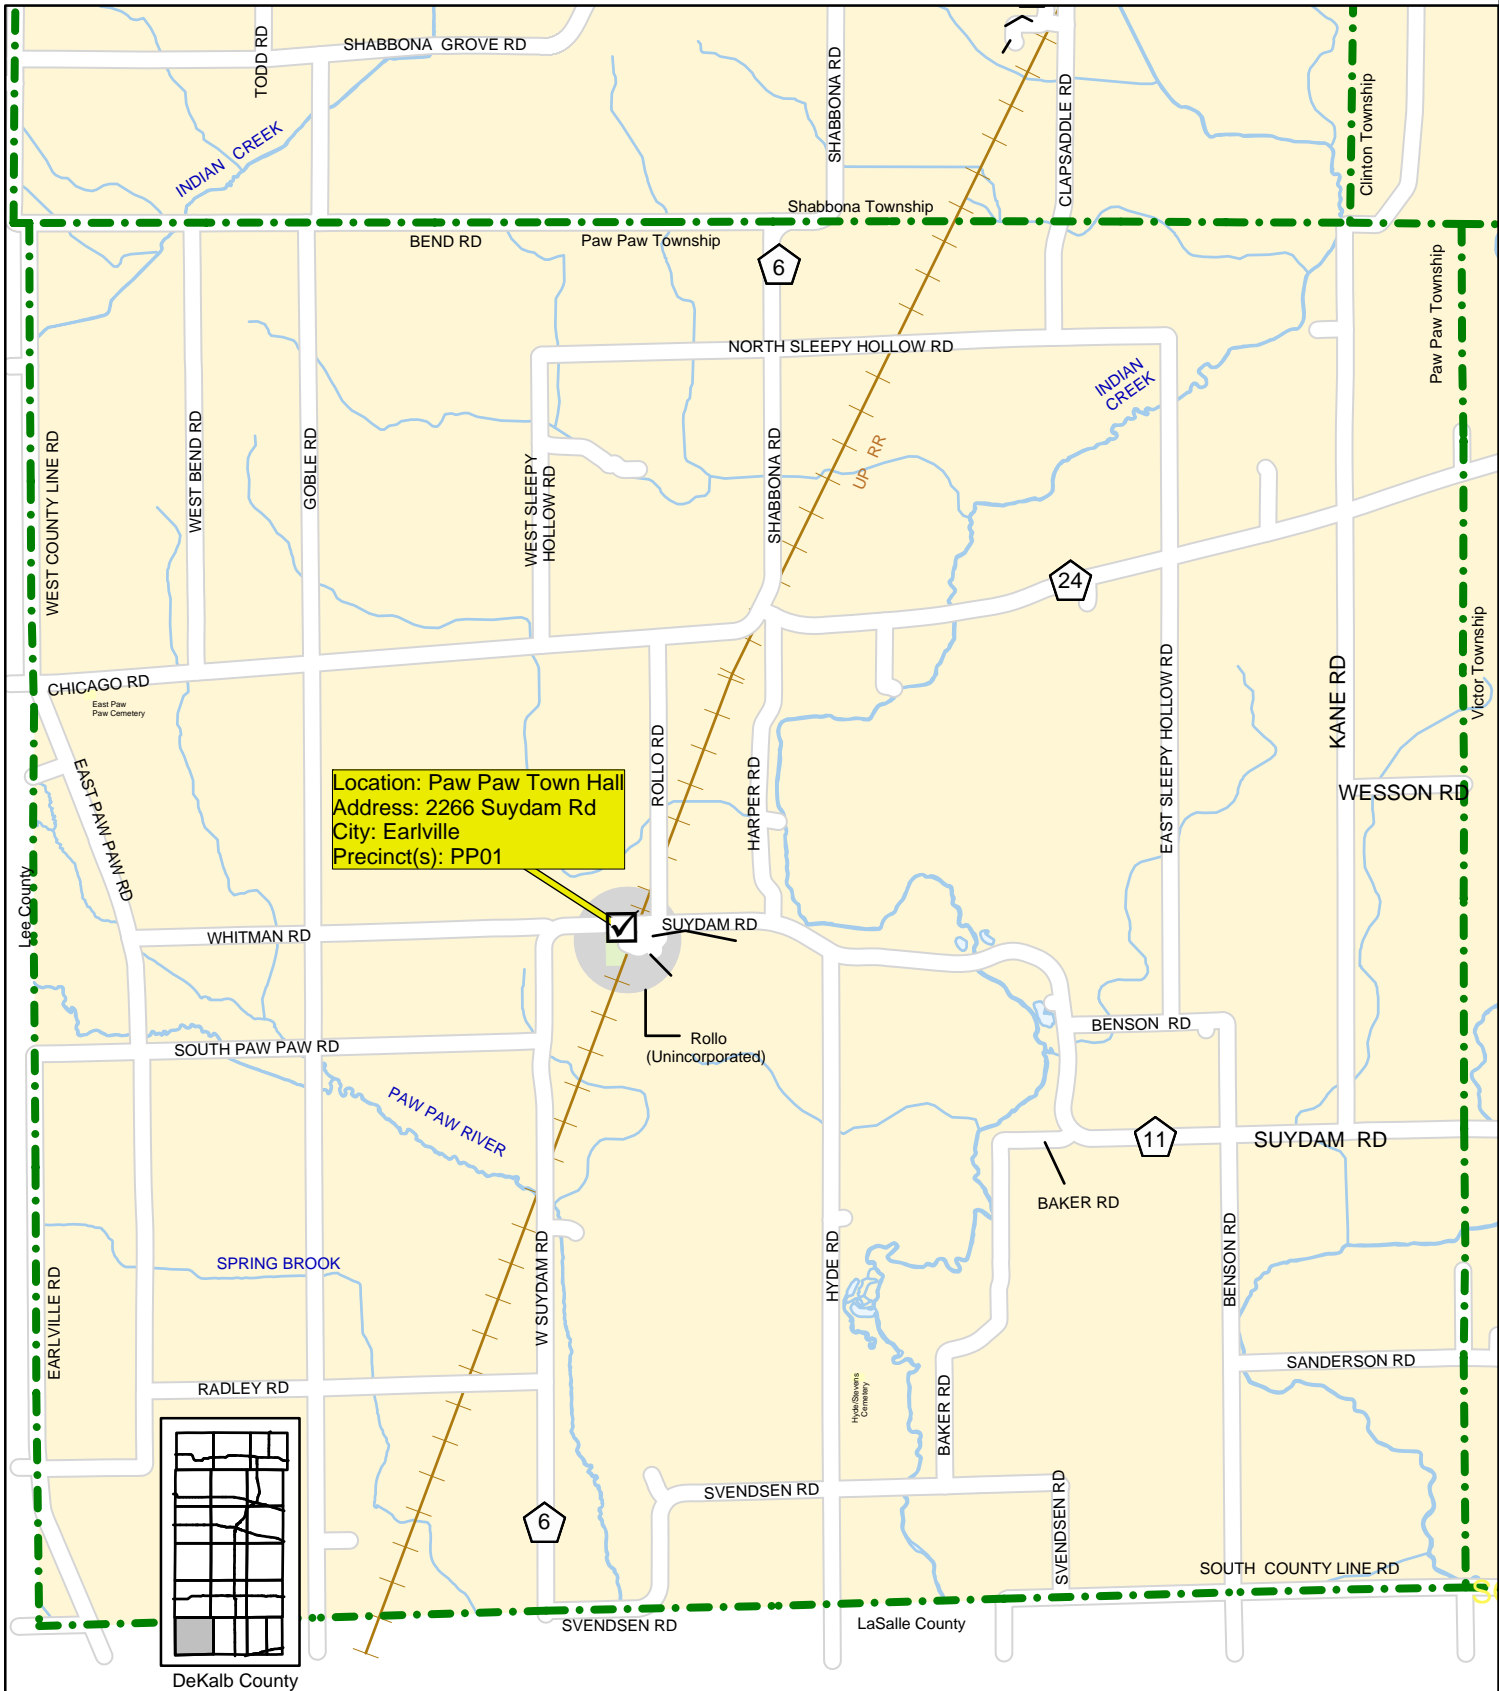

1-A

1-B

1-C

2-A

2-B

2-C

I-3

J-1

J-2

J-3

K-1

K-2

K-3

Location: Paw Paw Town Hall
 Address: 2266 Suydam Rd
 City: Earville
 Precinct(s): PP01

N

W

E

S

DeKalb County Government
 Information Management Office
 200 North Main Street
 Sycamore, IL 60178
 815-895-1643

view at www.dekalbcounty.org

Paw Paw Township

Polling Locations

Updated: August 2015 BH
 Printed: August 2015