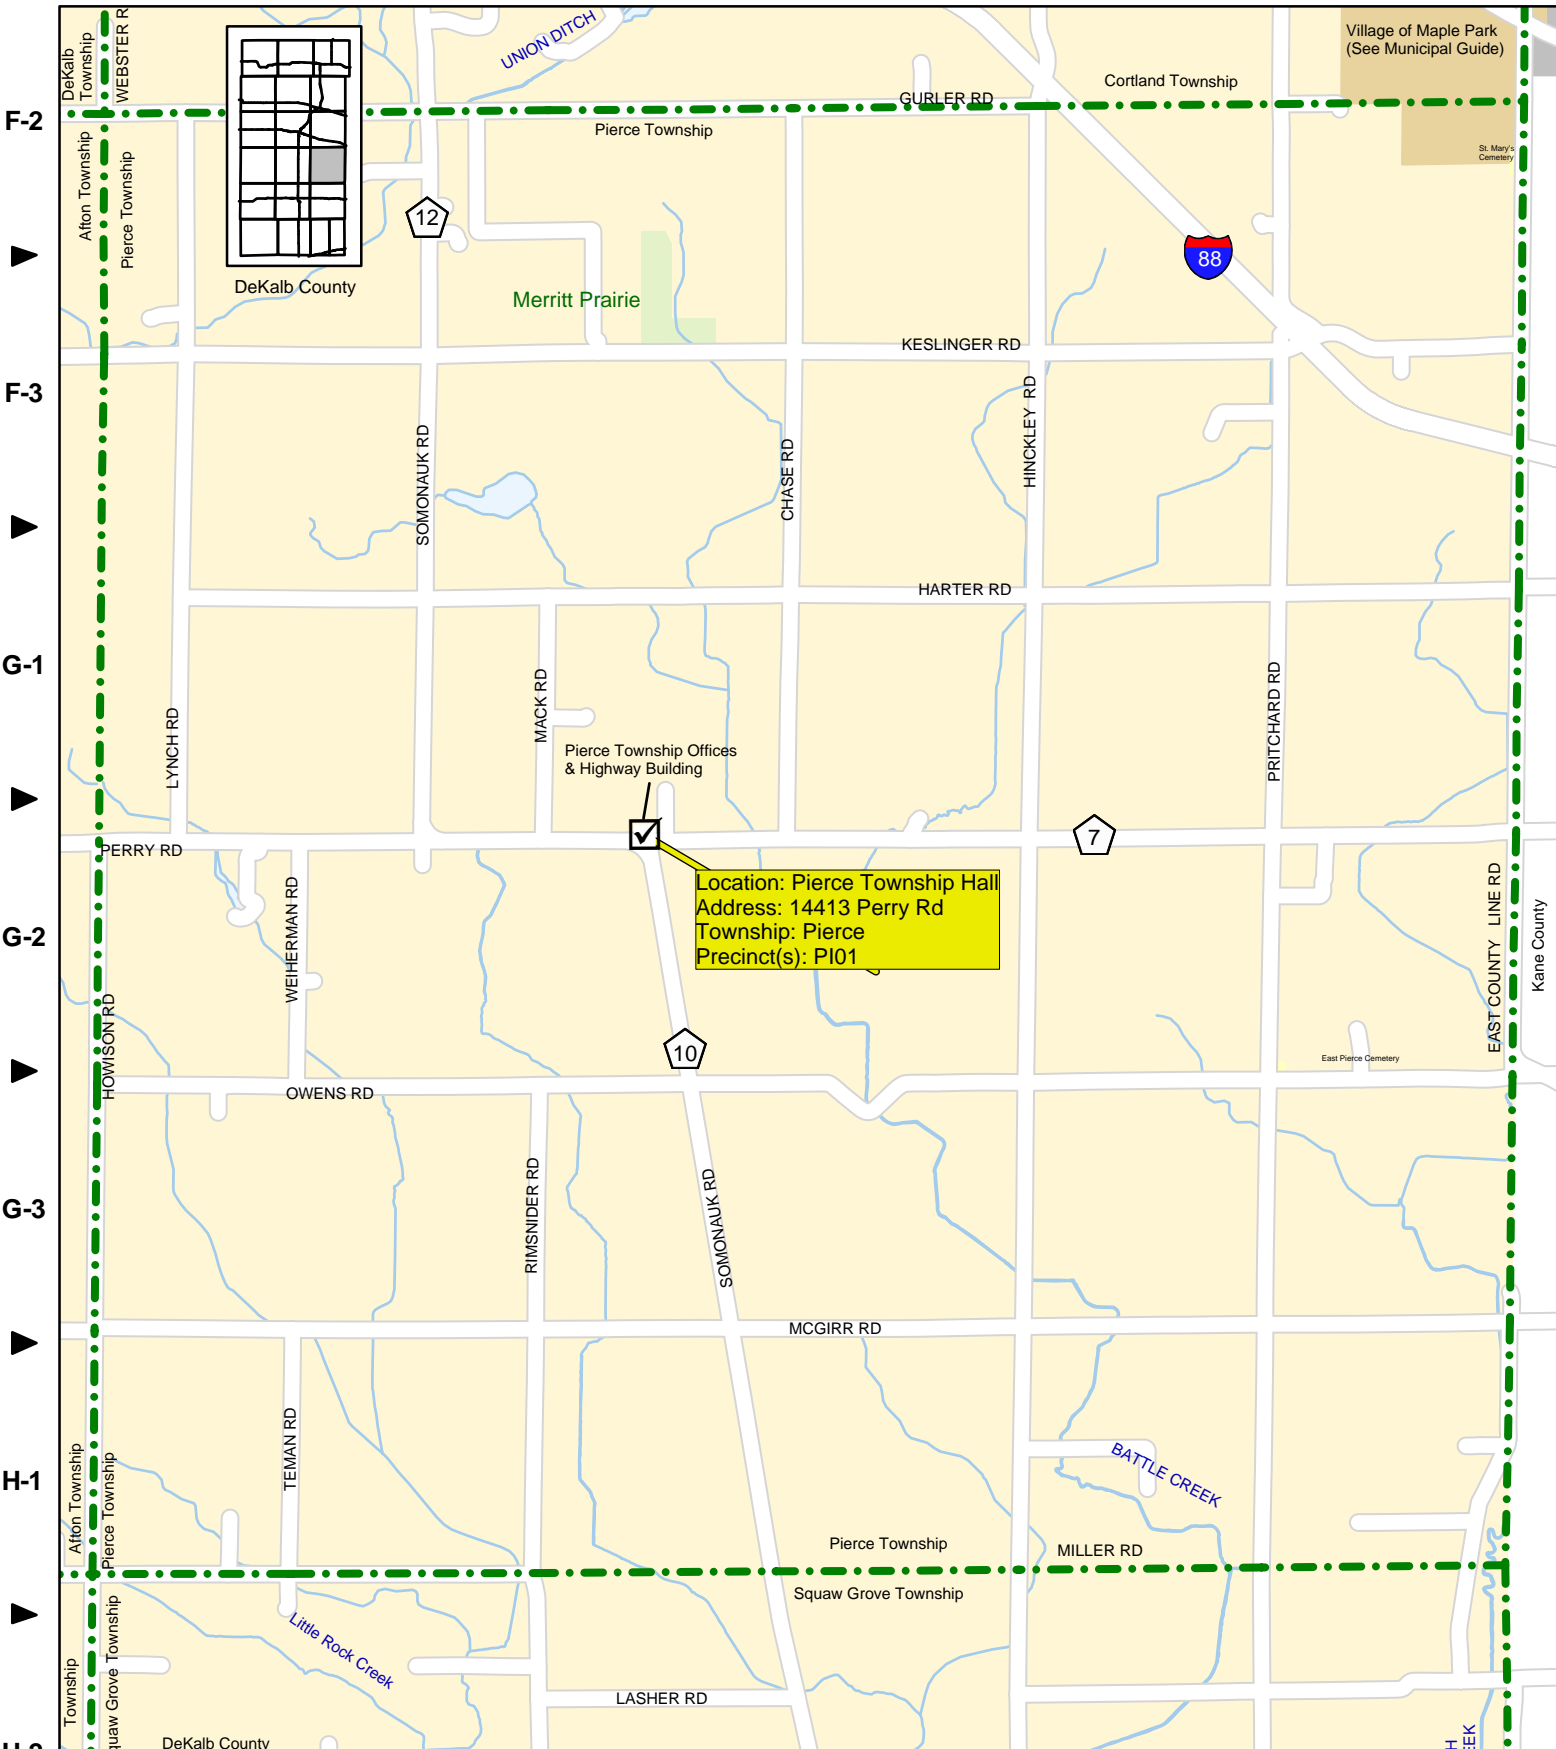

4-B 4-C 5-A 5-B 5-C 6-A

DeKalb County Government
 Information Management Office
 200 North Main Street
 Sycamore, IL 60178
 815-895-1643
 view at www.dekalbcounty.org

Pierce Township

Polling Locations

Updated: August 2015 BH
 Printed: August 2015