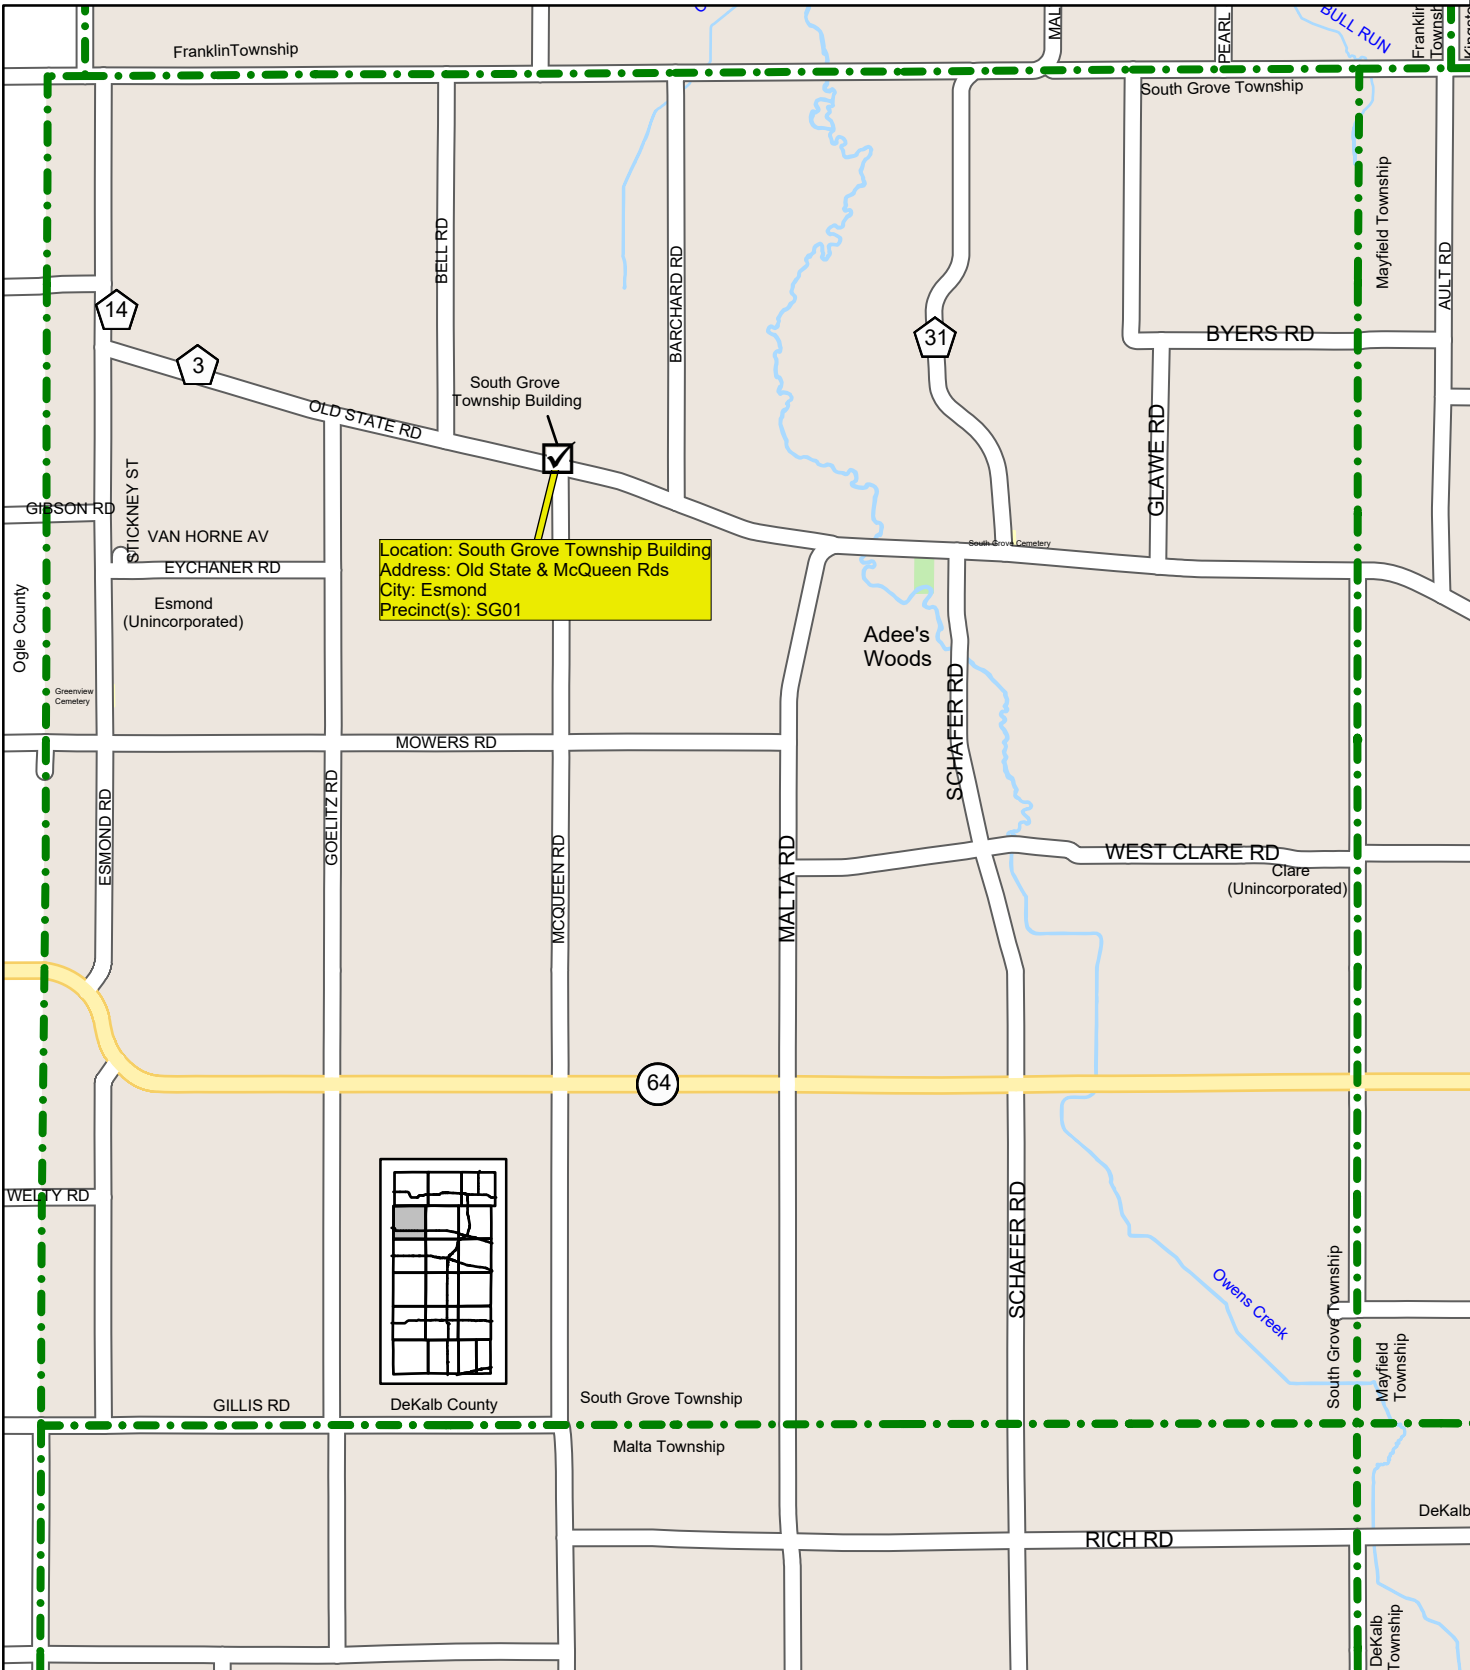

1-A

1-B

1-C

2-A

2-B

2-C

B-3

C-1

C-2

C-3

D-1

D-2

D-3

Location: South Grove Township Building
 Address: Old State & McQueen Rds
 City: Esmond
 Precinct(s): SG01

DEKALB COUNTY
ILLINOIS

Information Management Office
 200 N Main St
 Sycamore, IL 60178

view at www.dekalbcounty.org

South Grove Township

Polling Locations

Updated: April 2022 BH
 Printed: April 2022