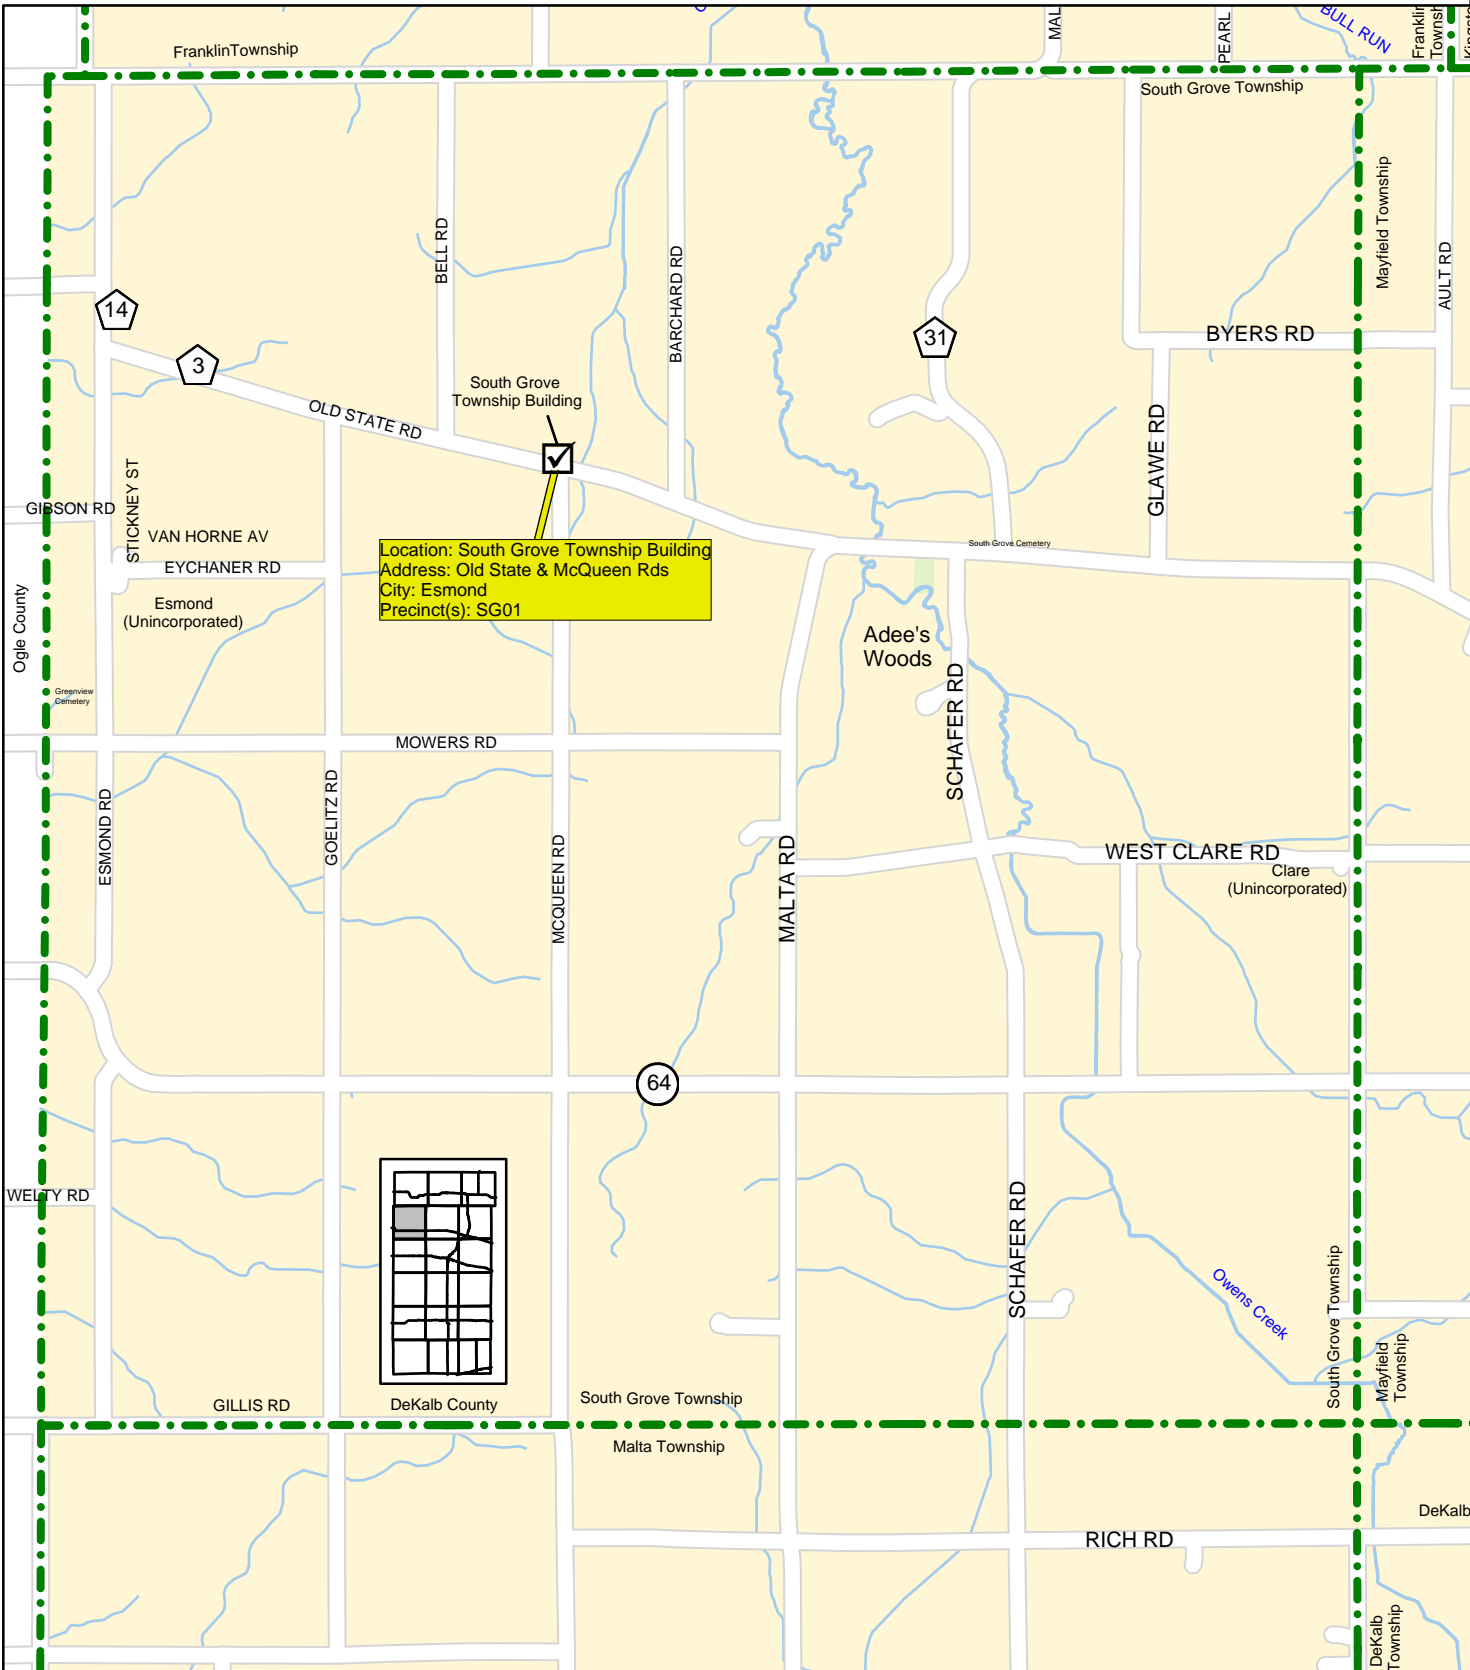

1-A

1-B

1-C

2-A

2-B

2-C

B-3

C-1

C-2

C-3

D-1

D-2

D-3

Location: South Grove Township Building  
 Address: Old State & McQueen Rds  
 City: Esmond  
 Precinct(s): SG01

DeKalb County Government  
 Information Management Office  
 200 North Main Street  
 Sycamore, IL 60178  
 815-895-1643  
 view at [www.dekalbcounty.org](http://www.dekalbcounty.org)

# South Grove Township

## Polling Locations

Updated: August 2015 BH  
 Printed: August 2015