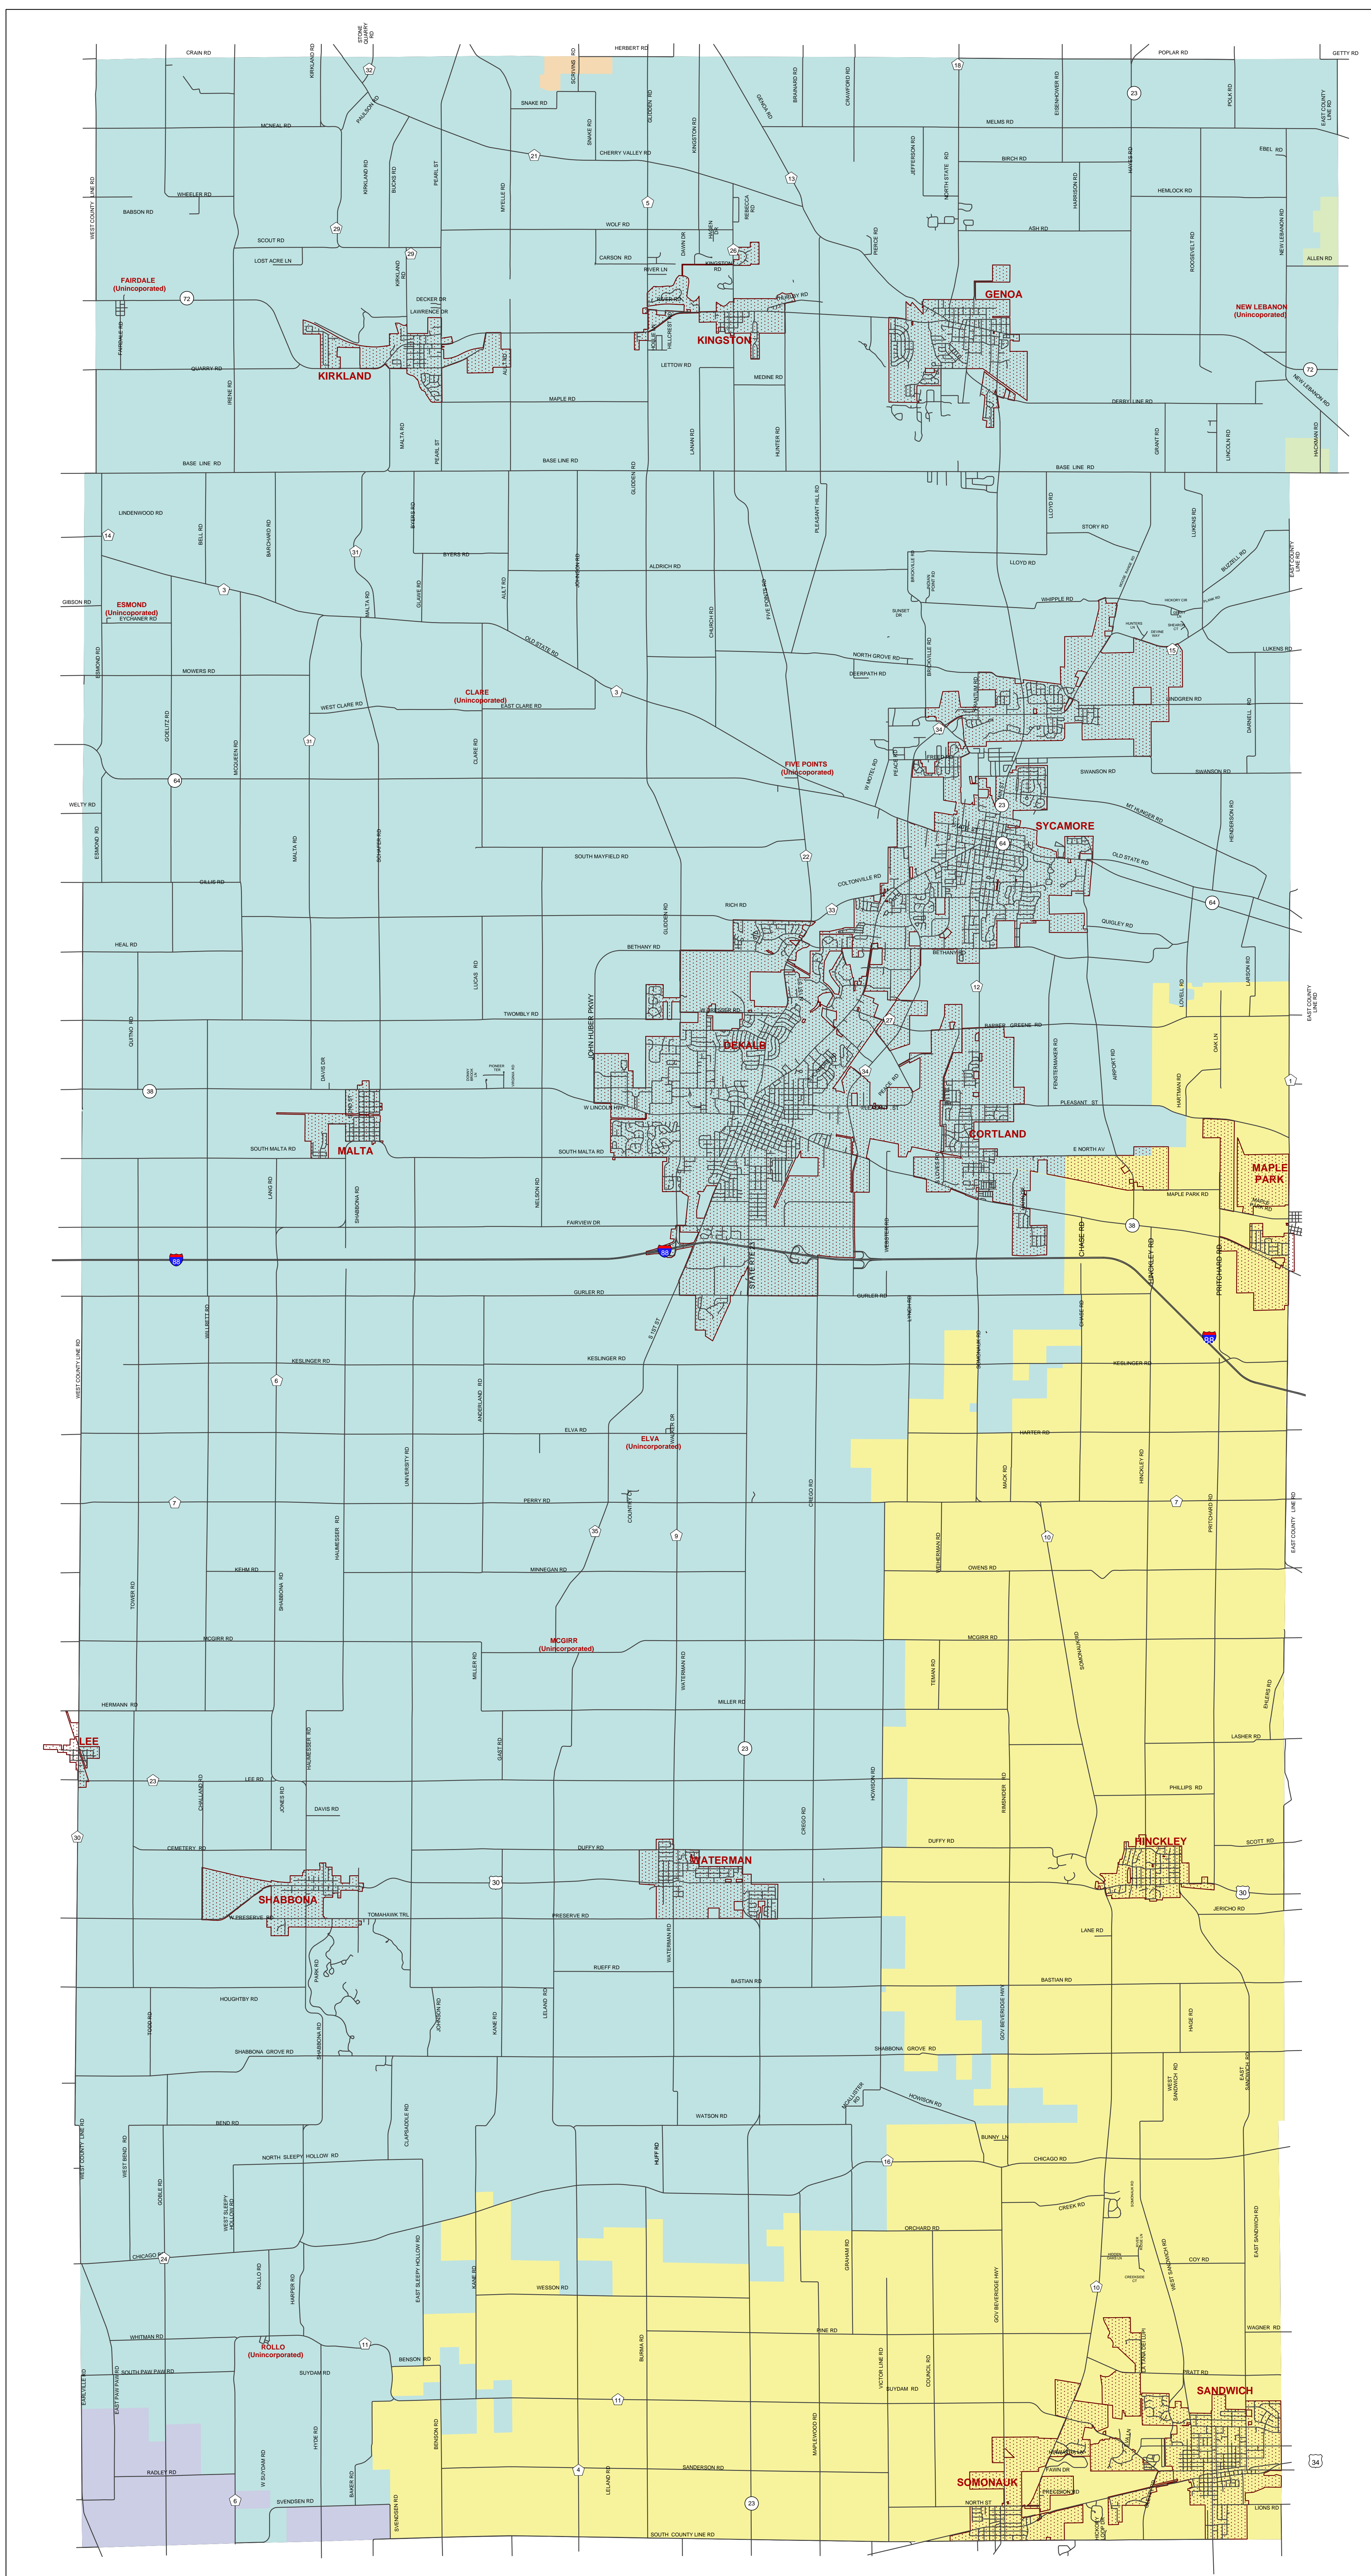

DEKALB COUNTY

Community College Districts

Legend

-  Kishwaukee JC 523
-  Waubensee JC 516
-  Elgin JC 509
-  Illinois Valley JC 513
-  Rock Valley JC 511
-  Corporate Area

Community College Districts are determined from the DeKalb County Property Tax Database and are current through December 2017. Road Centerlines are current through September 2018.

DEKALB COUNTY
ILLINOIS

Information Management Office
200 N Main St
Sycamore, IL 60178

Updated: November 6, 2018 BH
Printed: November 6, 2018 BH