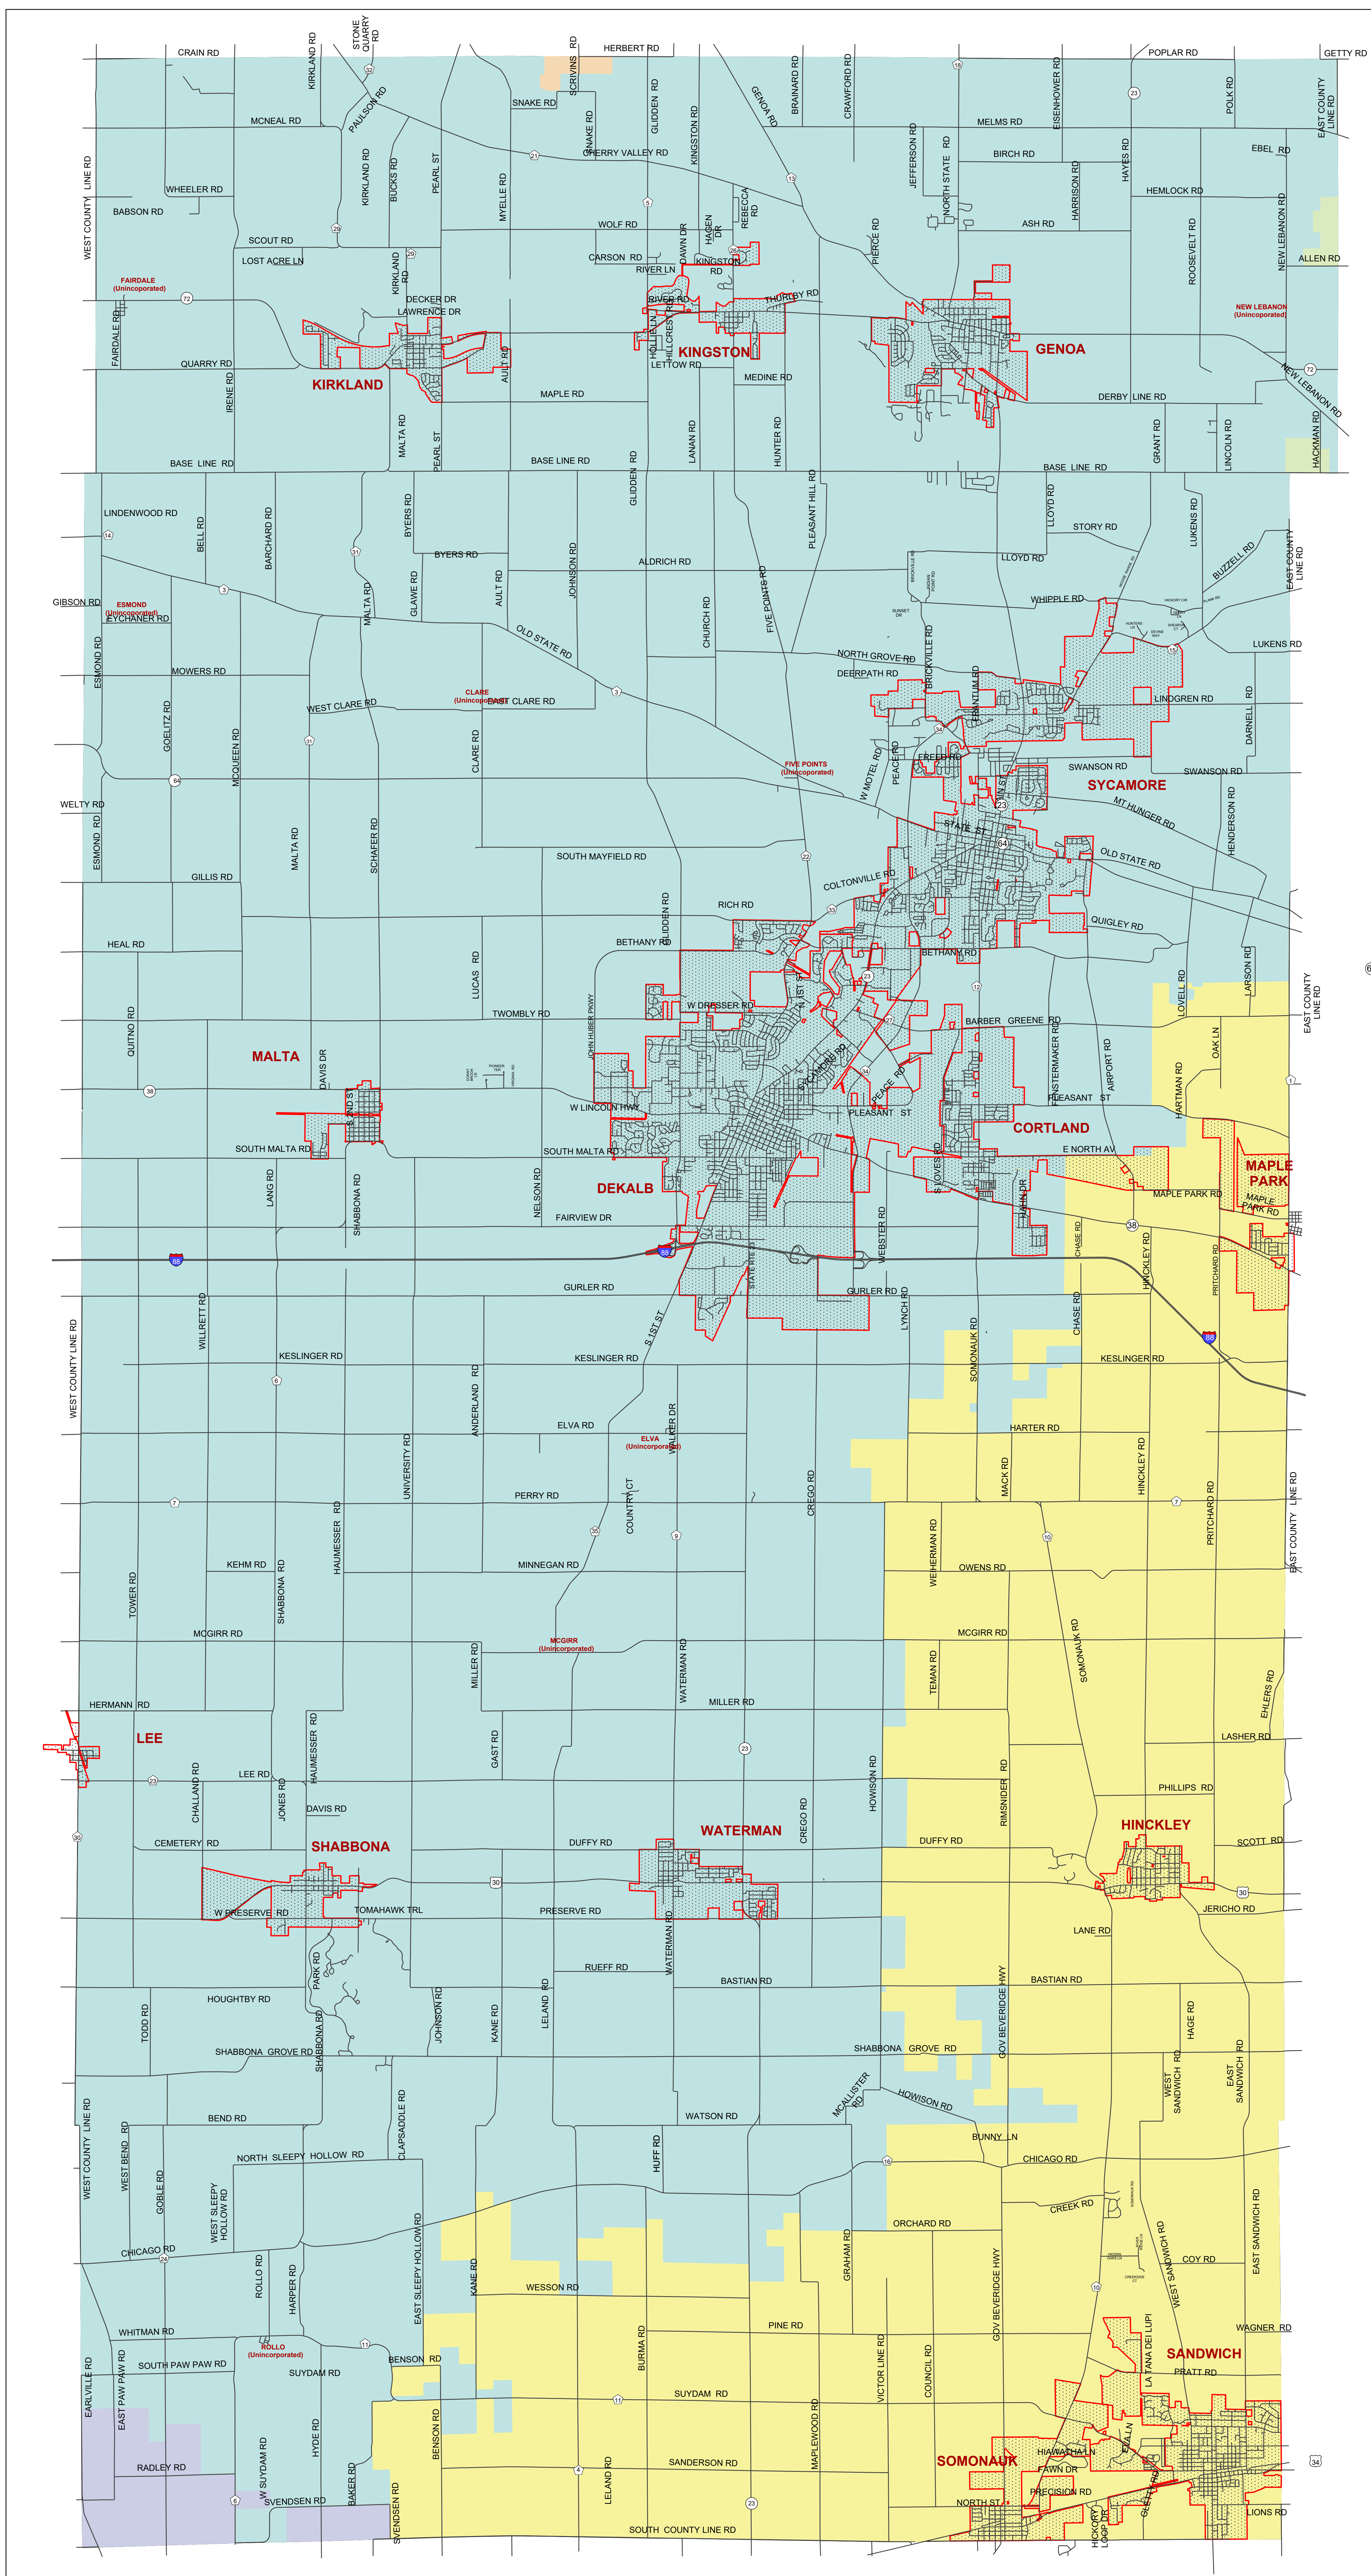

DEKALB COUNTY

Community College Districts

Legend

- Kishwaukee JC 523
- Waubensee JC 516
- Elgin JC 509
- Illinois Valley JC 513
- Rock Valley JC 511
- Corporate Area

Community College Districts are determined from the DeKalb County Property Tax Database and are current through December 2021. Road Centerlines are current through April 2022.

DEKALB COUNTY
ILLINOIS

Information Management Office
200 N Main St
Sycamore, IL 60178

Updated: May 24, 2022 BH
Printed: May 24, 2022 BH