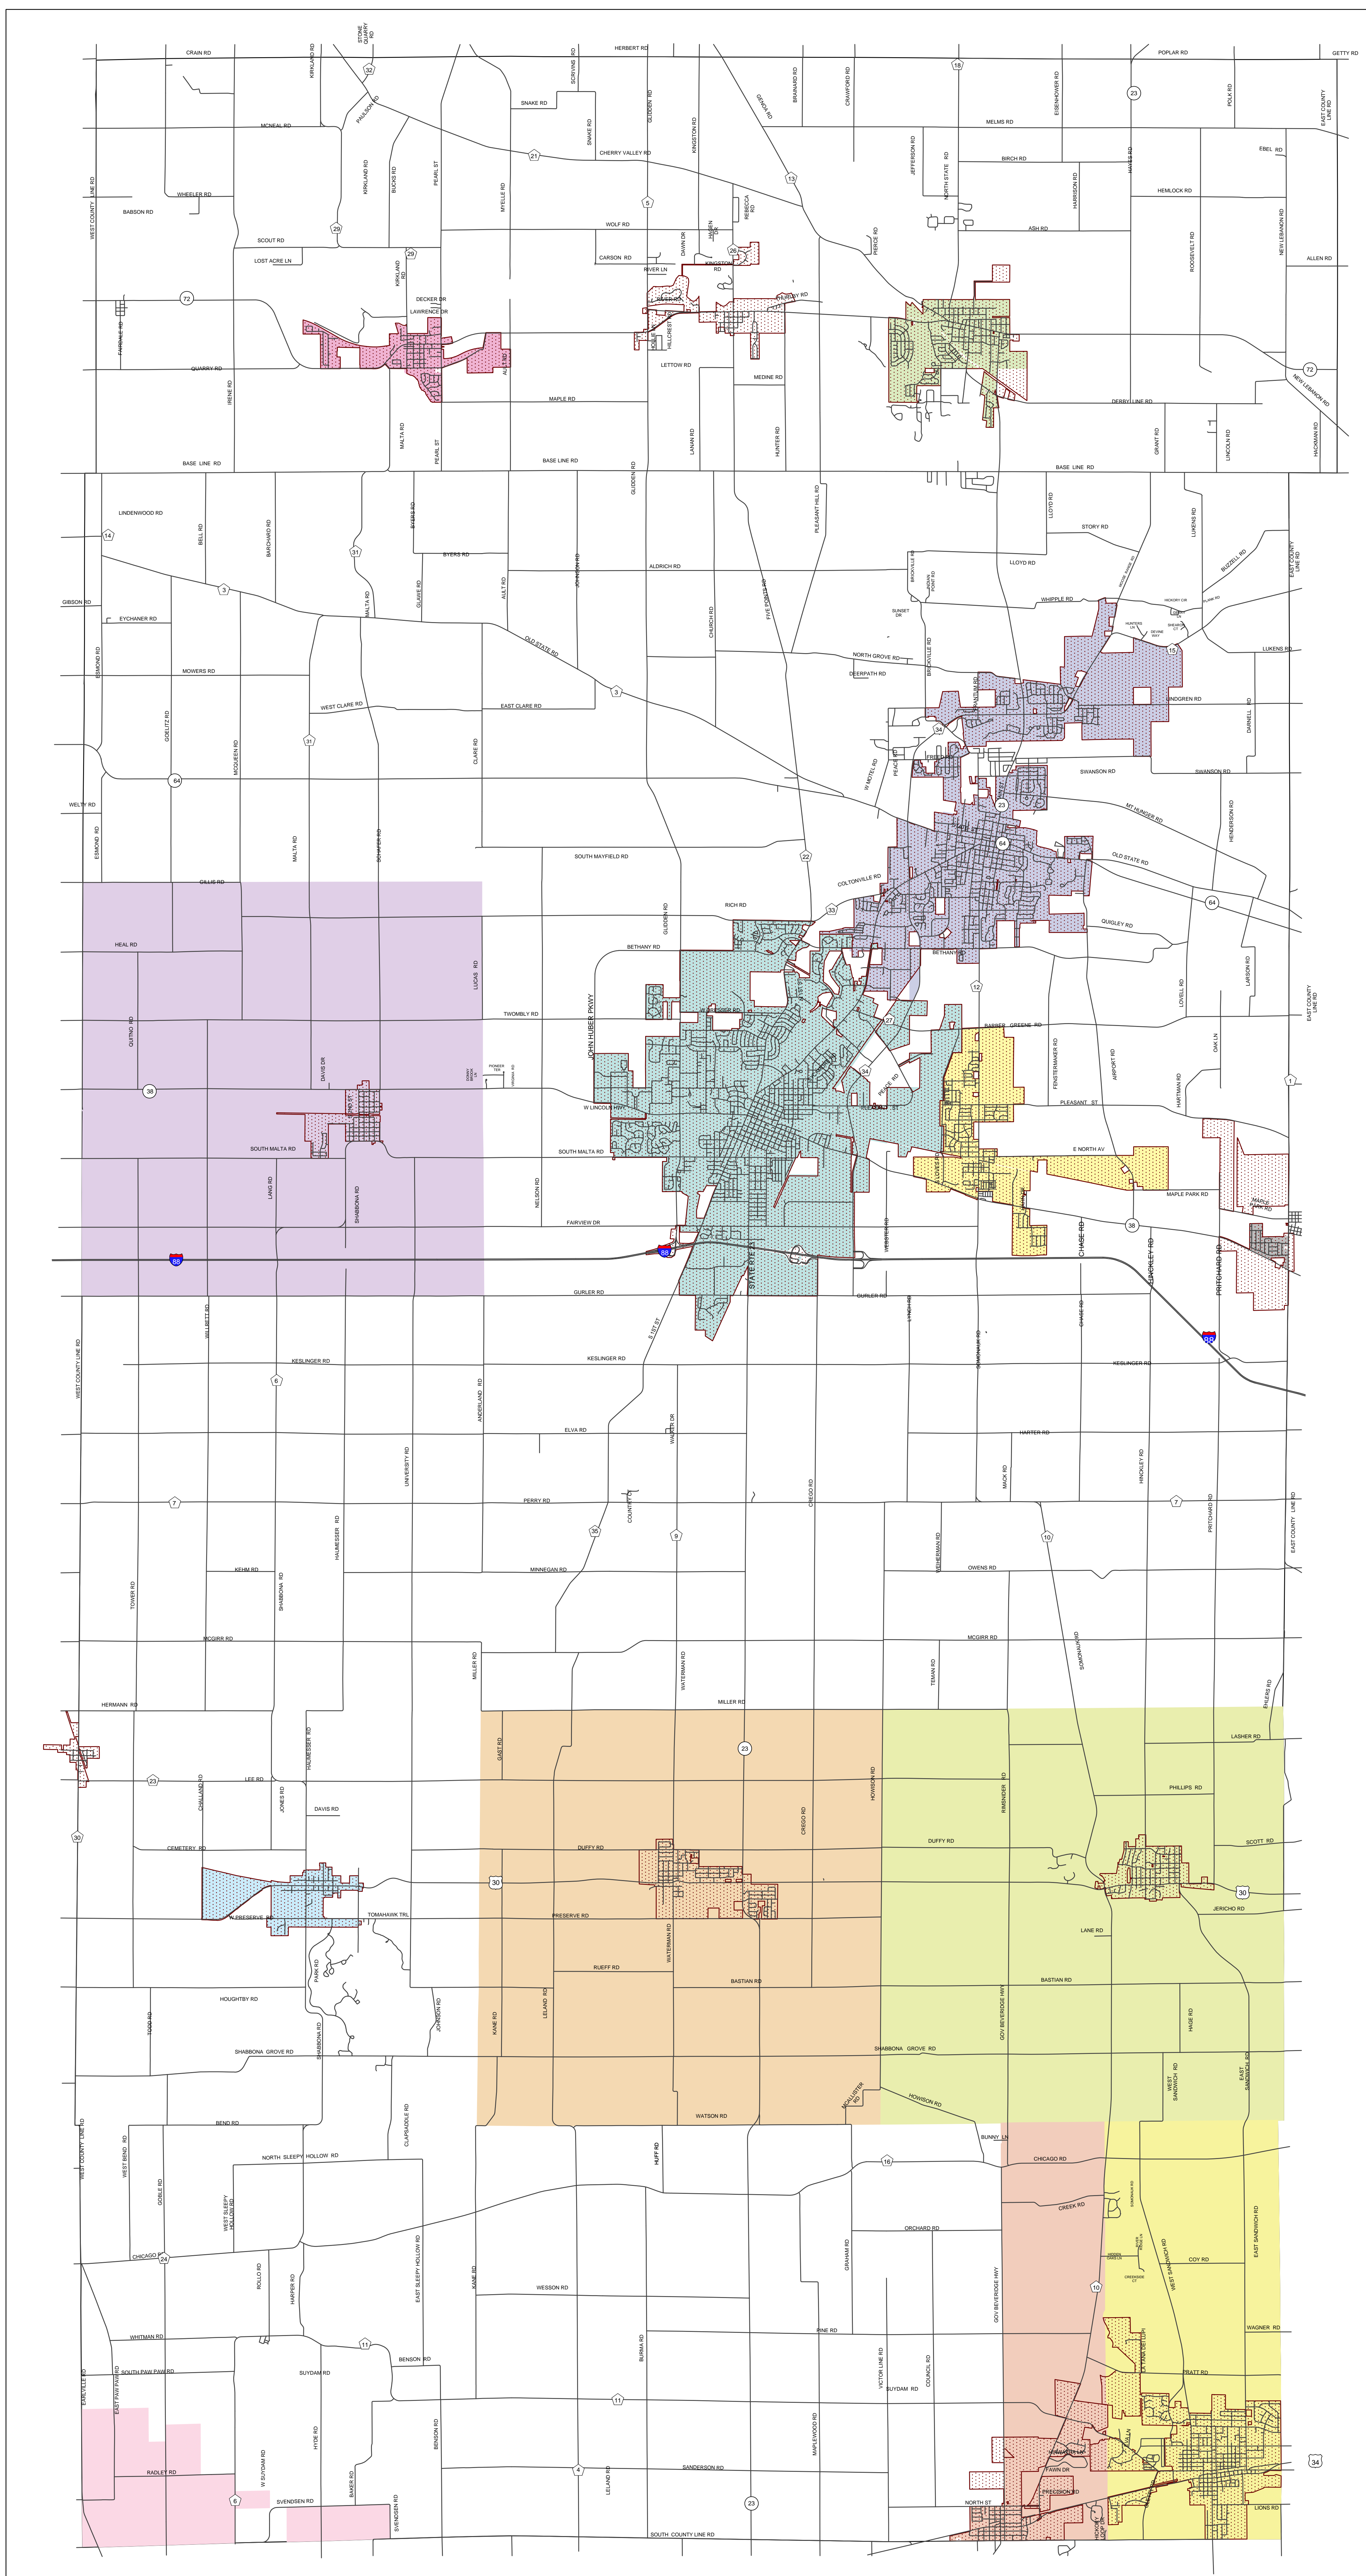

DEKALB COUNTY

Library Districts

Legend

-  Clinton Township Library
-  Cortland Library
-  DeKalb Library
-  Earlvile Library
-  Flewellin Memorial Library
-  Genoa Library
-  Kirkland Library
-  Malta Township Library
-  Maple Park Library
-  Sandwich Library
-  Somonauk Library
-  Squaw Grove Public Library
-  Sycamore Library
-  Corporate Area

Library Districts are determined from the DeKalb County Property Tax Database and are current through December 2017. Road Centerlines are current through September 2018.

DEKALB COUNTY
ILLINOIS

Information Management Office
200 N Main St
Sycamore, IL 60178