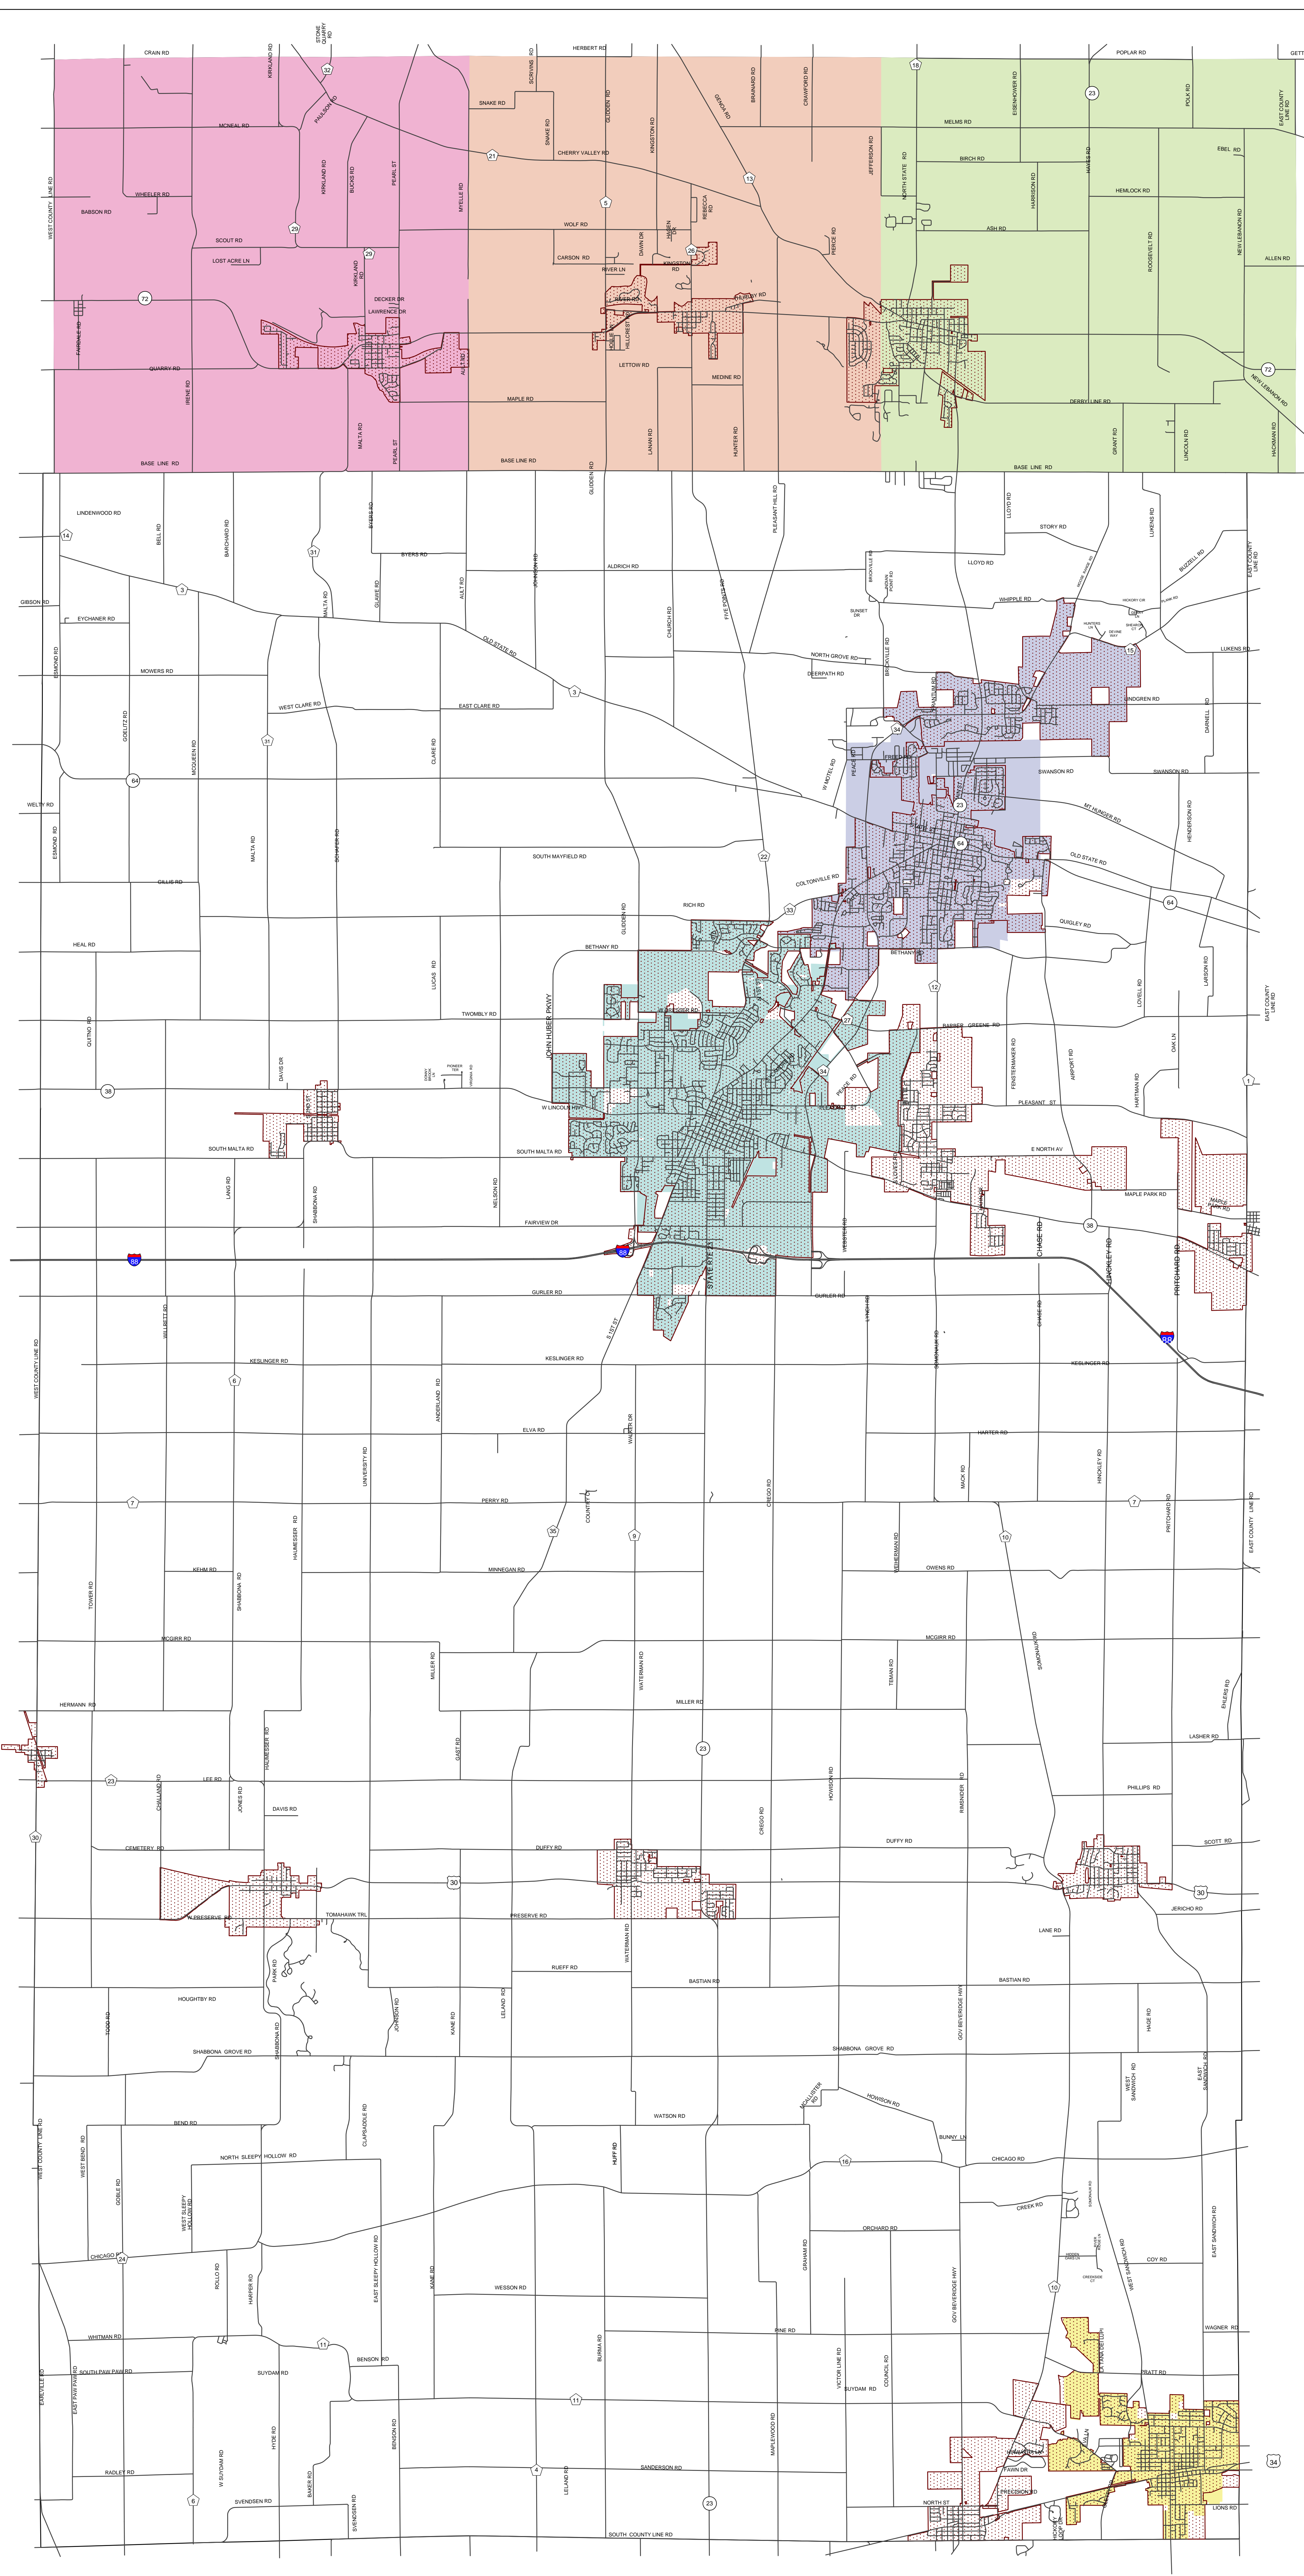

DEKALB COUNTY

Park Districts

Legend

-  DeKalb Park
-  Franklin Township Park
-  Genoa Township Park
-  Kingston Township Park
-  Sandwich Park
-  Sycamore Park
-  Corporate Area

Park Districts are determined from the DeKalb County Property Tax Database and are current through December 2017. Road Centerlines are current through September 2018.

DEKALB COUNTY
ILLINOIS

Information Management Office
200 N Main St
Sycamore, IL 60178

Updated: November 28, 2018 BH
Printed: November 28, 2018 BH