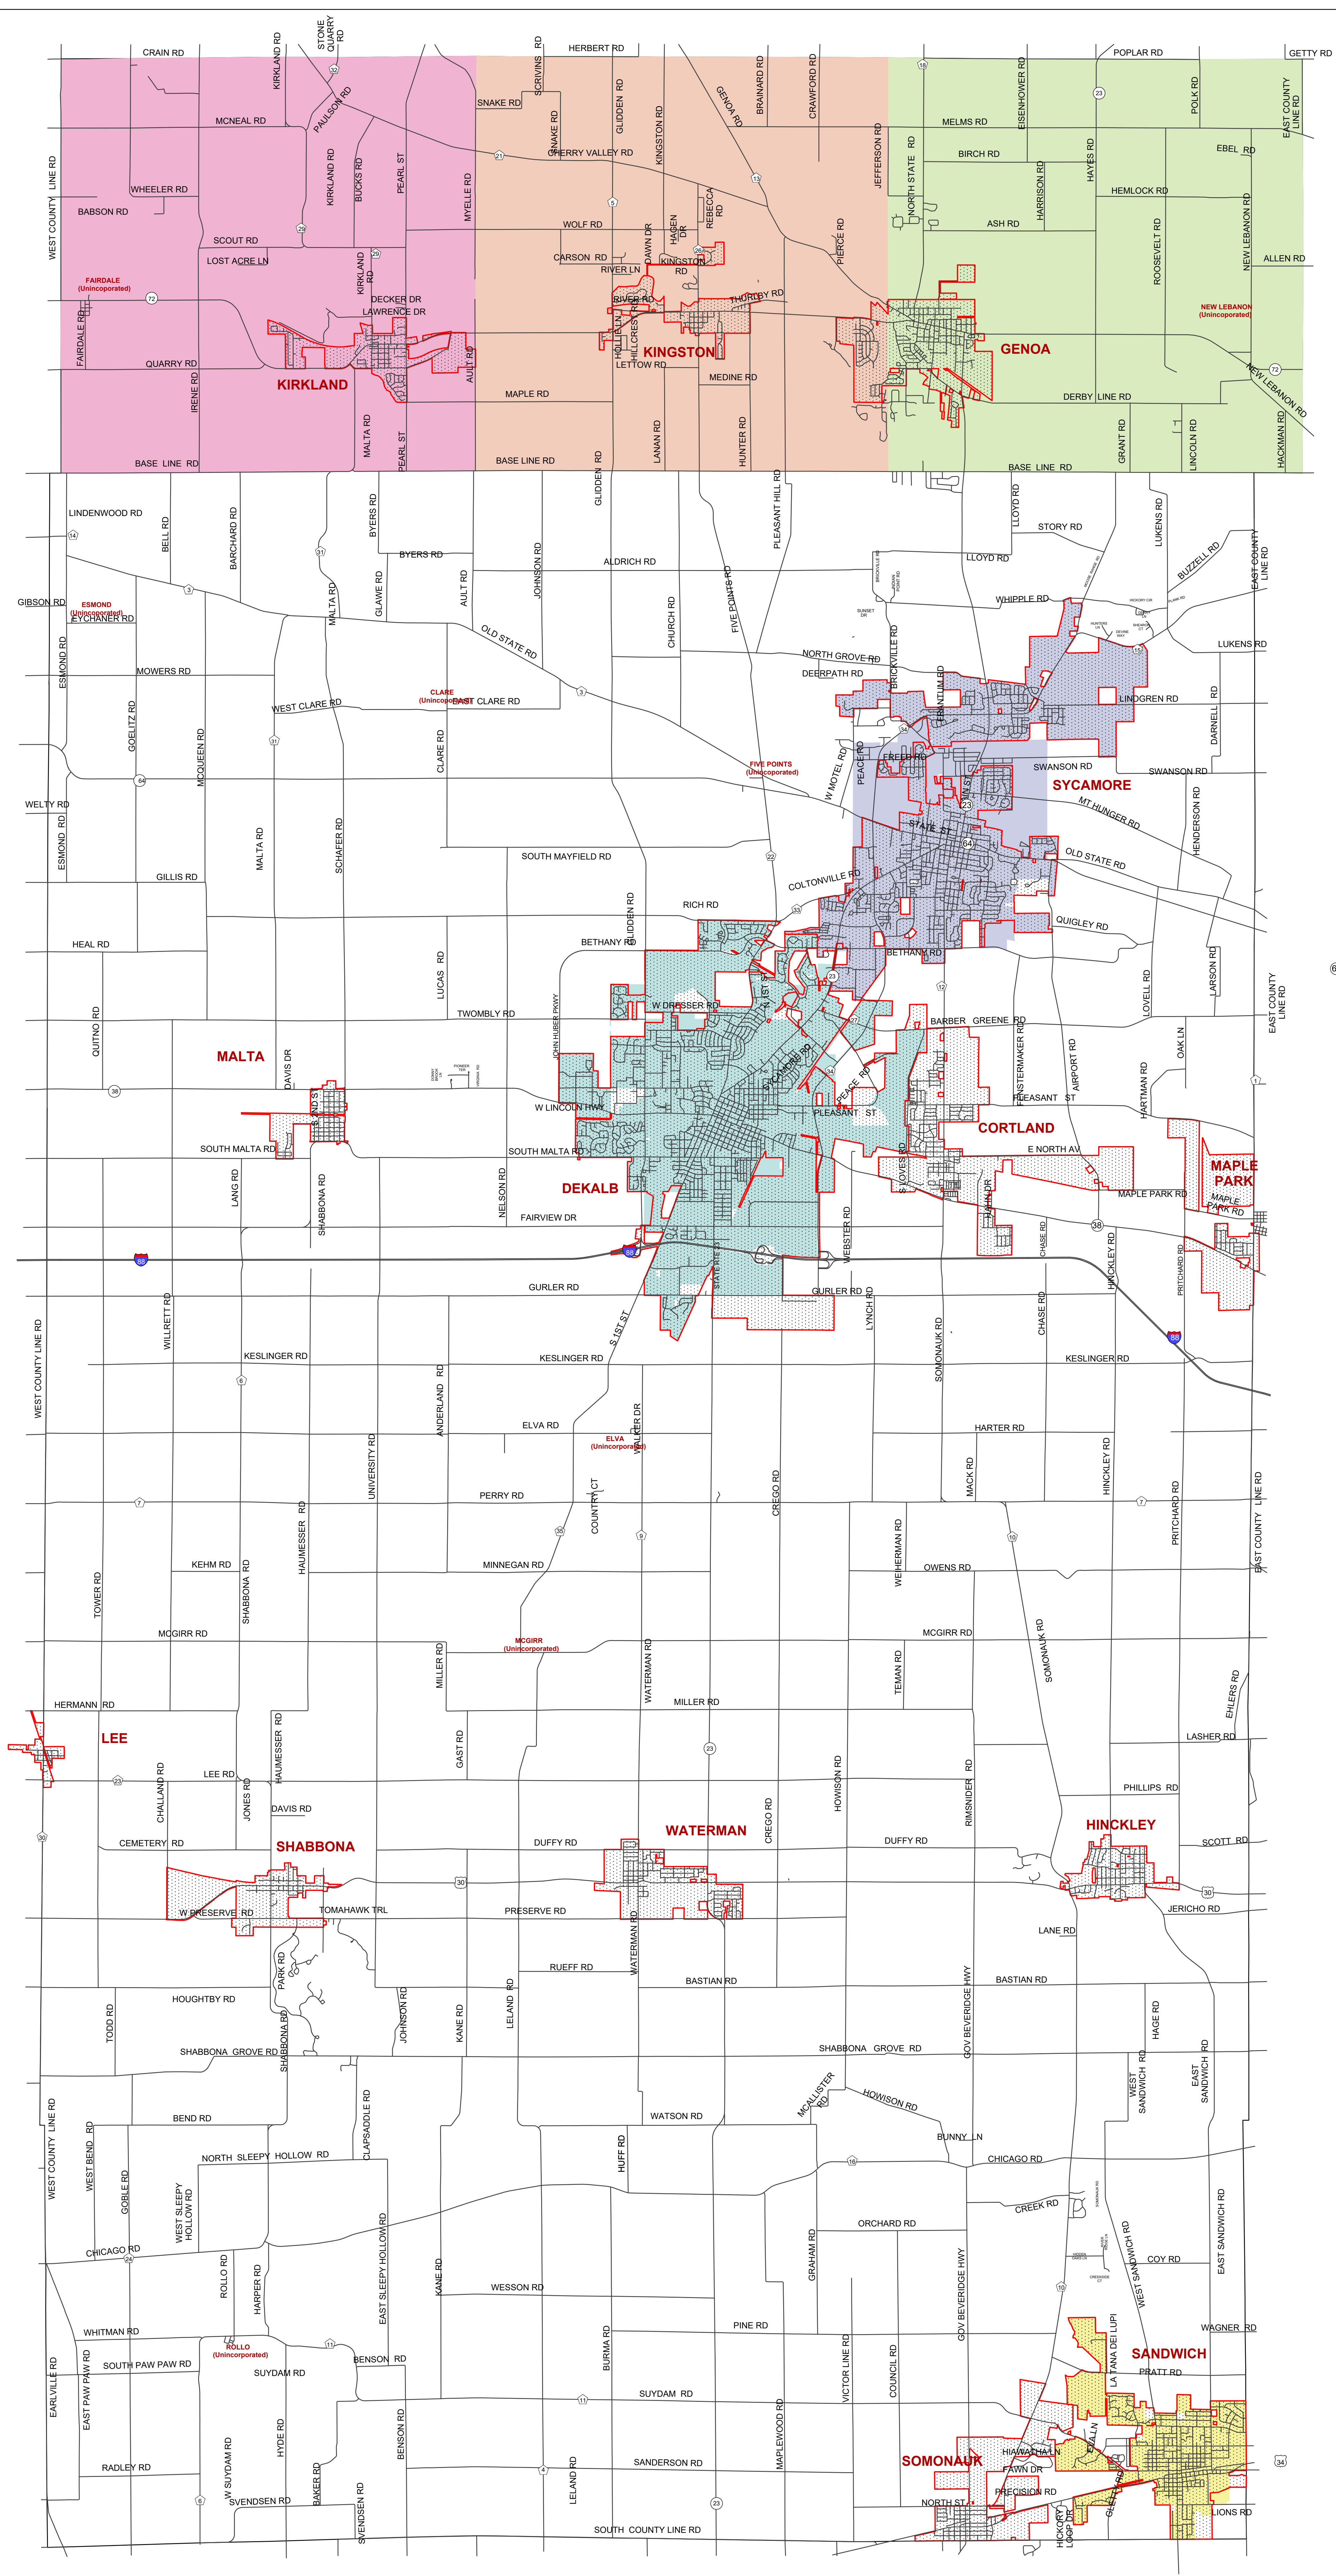

DEKALB COUNTY

Park Districts

Legend

- DeKalb Park
- Franklin Township Park
- Genoa Township Park
- Kingston Township Park
- Sandwich Park
- Sycamore Park
- Corporate Area

Park Districts are determined from the DeKalb County Property Tax Database and are current through December 2021. Road Centerlines are current through April 2022.

DEKALB COUNTY
ILLINOIS

Information Management Office
200 N Main St
Sycamore, IL 60178

Updated: May 24, 2022 BH
Printed: May 24, 2022 BH