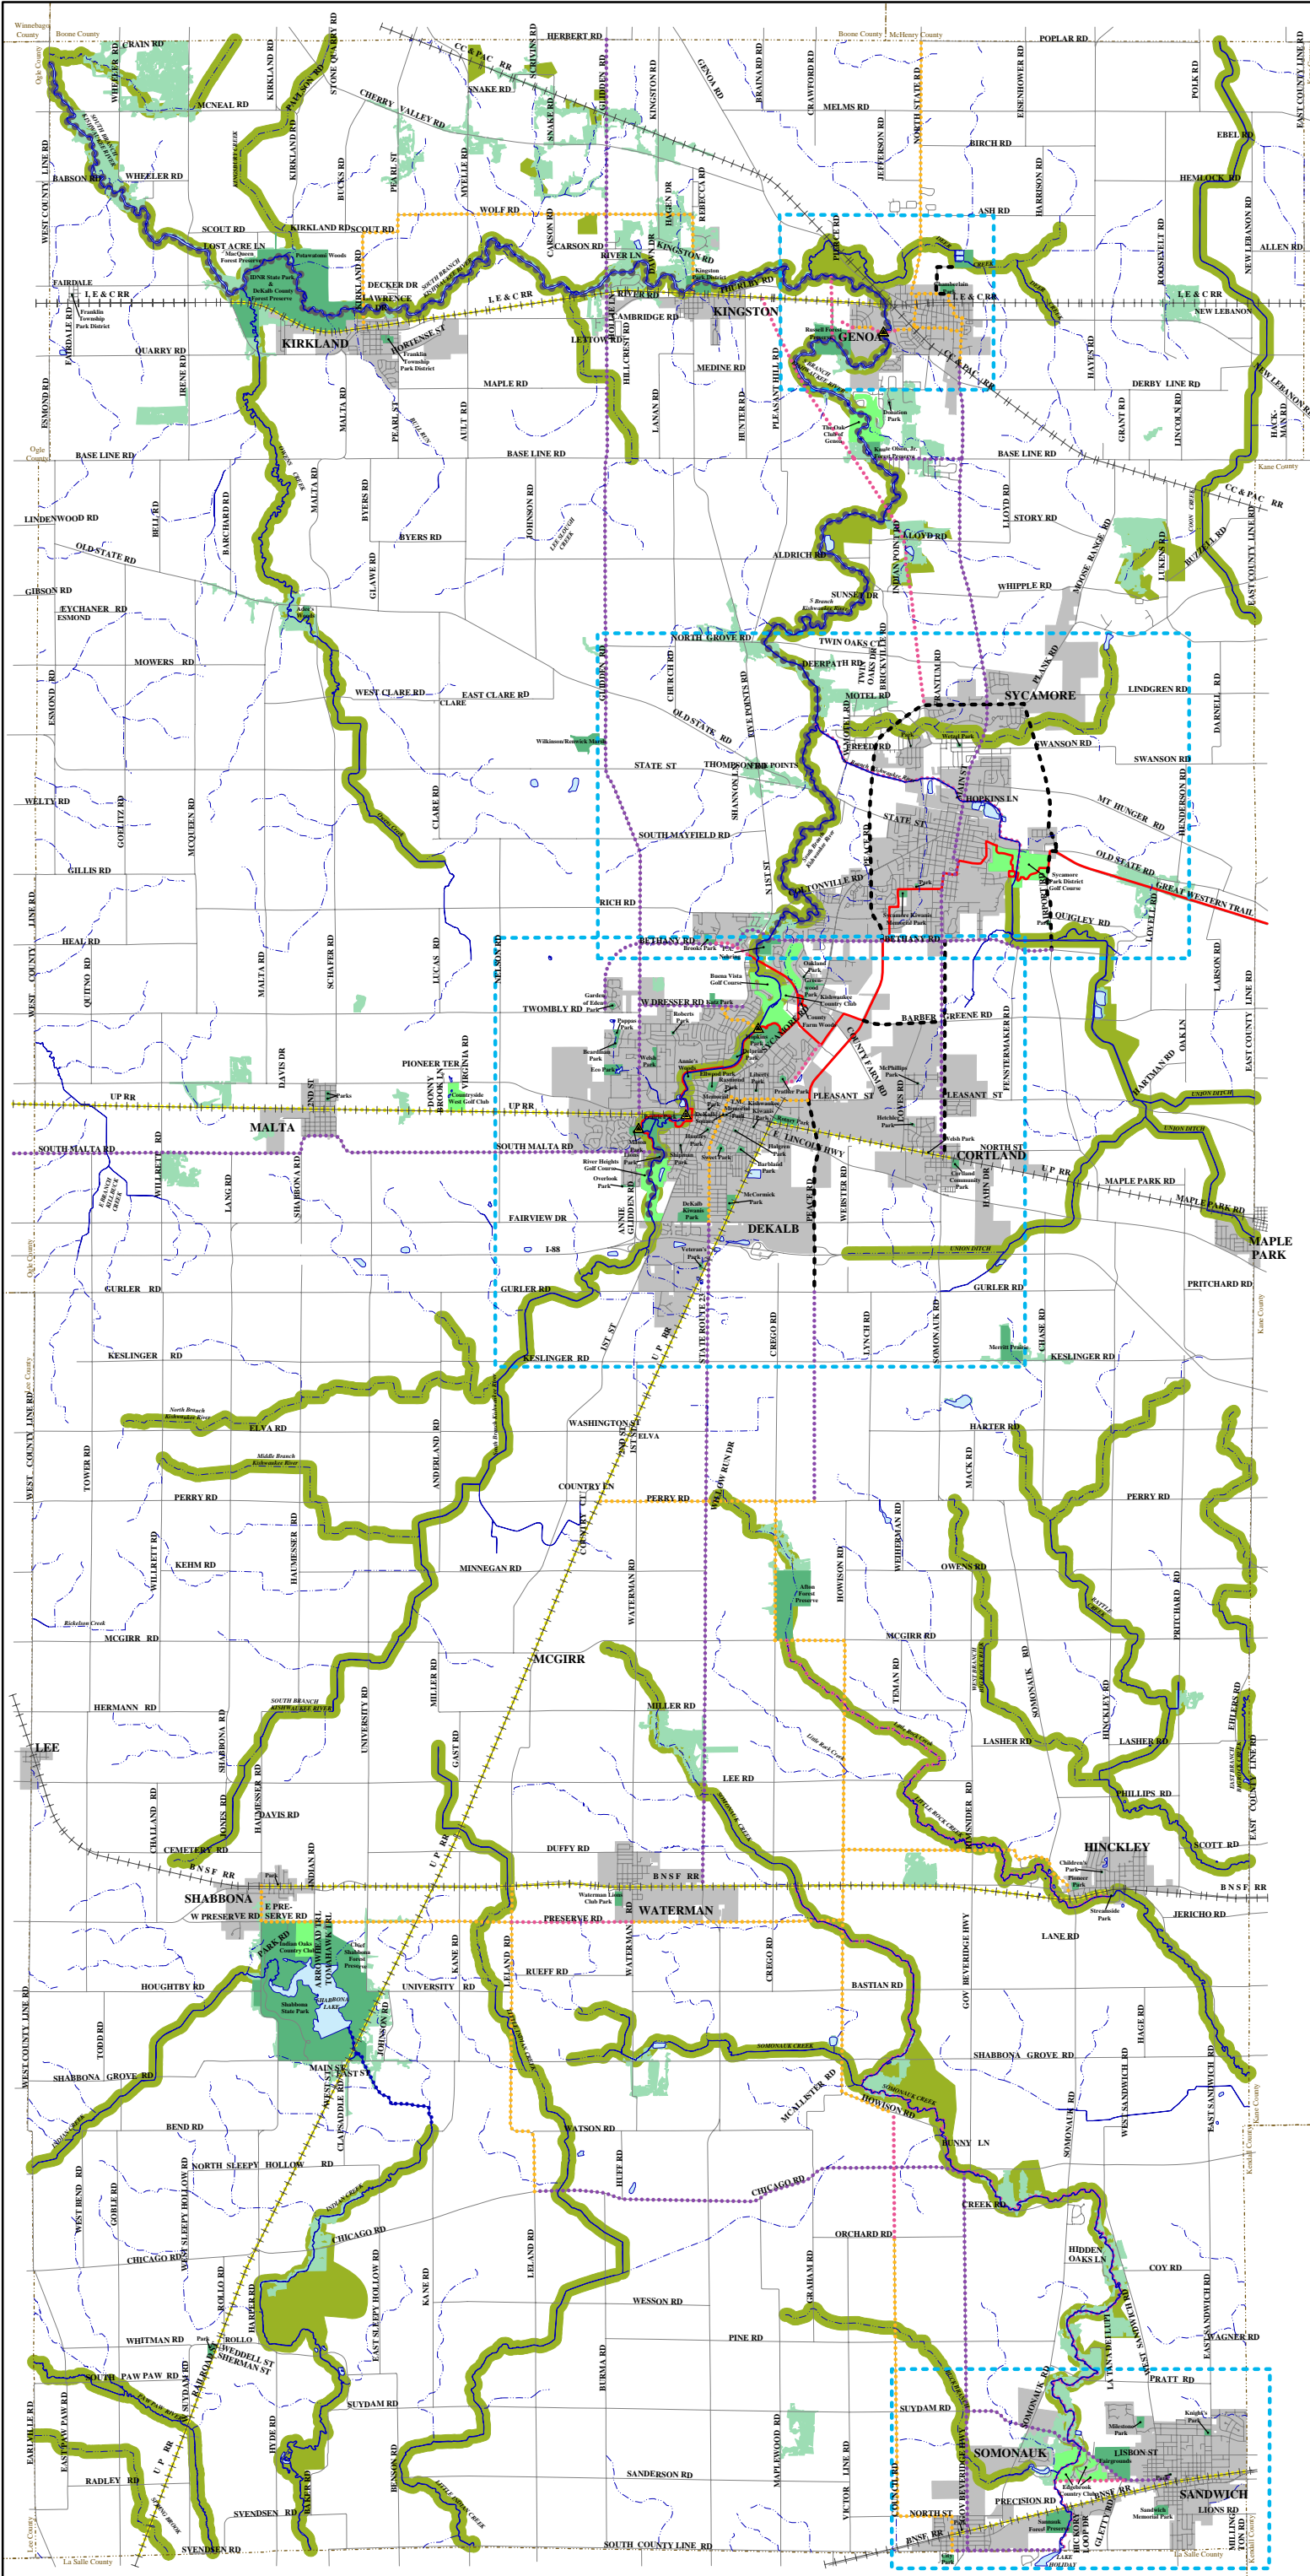

# DeKalb County Greenways & Trails Plan

- Legend**
- Important Crossing
  - Greenway Trail
  - Habitat Connector
  - On Road Facility - Paved Shoulder
  - On Road Facility - Shared Lane
  - Rails with Trails
  - Side Path
  - Greenway Trail/Canoe Trail
  - Existing Trail
  - Existing Public Park/Open Space
  - Existing Private Park/Open Space
  - Critical and Sensitive Land
  - Stream Buffer Zones and Conservation Areas
  - Detail Map Attachments
  - Corporate Area

DeKalb County Government  
Information Management Office  
110 East Sycamore Street  
Sycamore, IL 60178  
815-895-1643  
view at [www.dekalbcounty.org](http://www.dekalbcounty.org)

## DeKalb County, Illinois

Created: 9/20/04 NJ  
Updated: 6/24/05 BH  
Printed: 6/24/05 BH