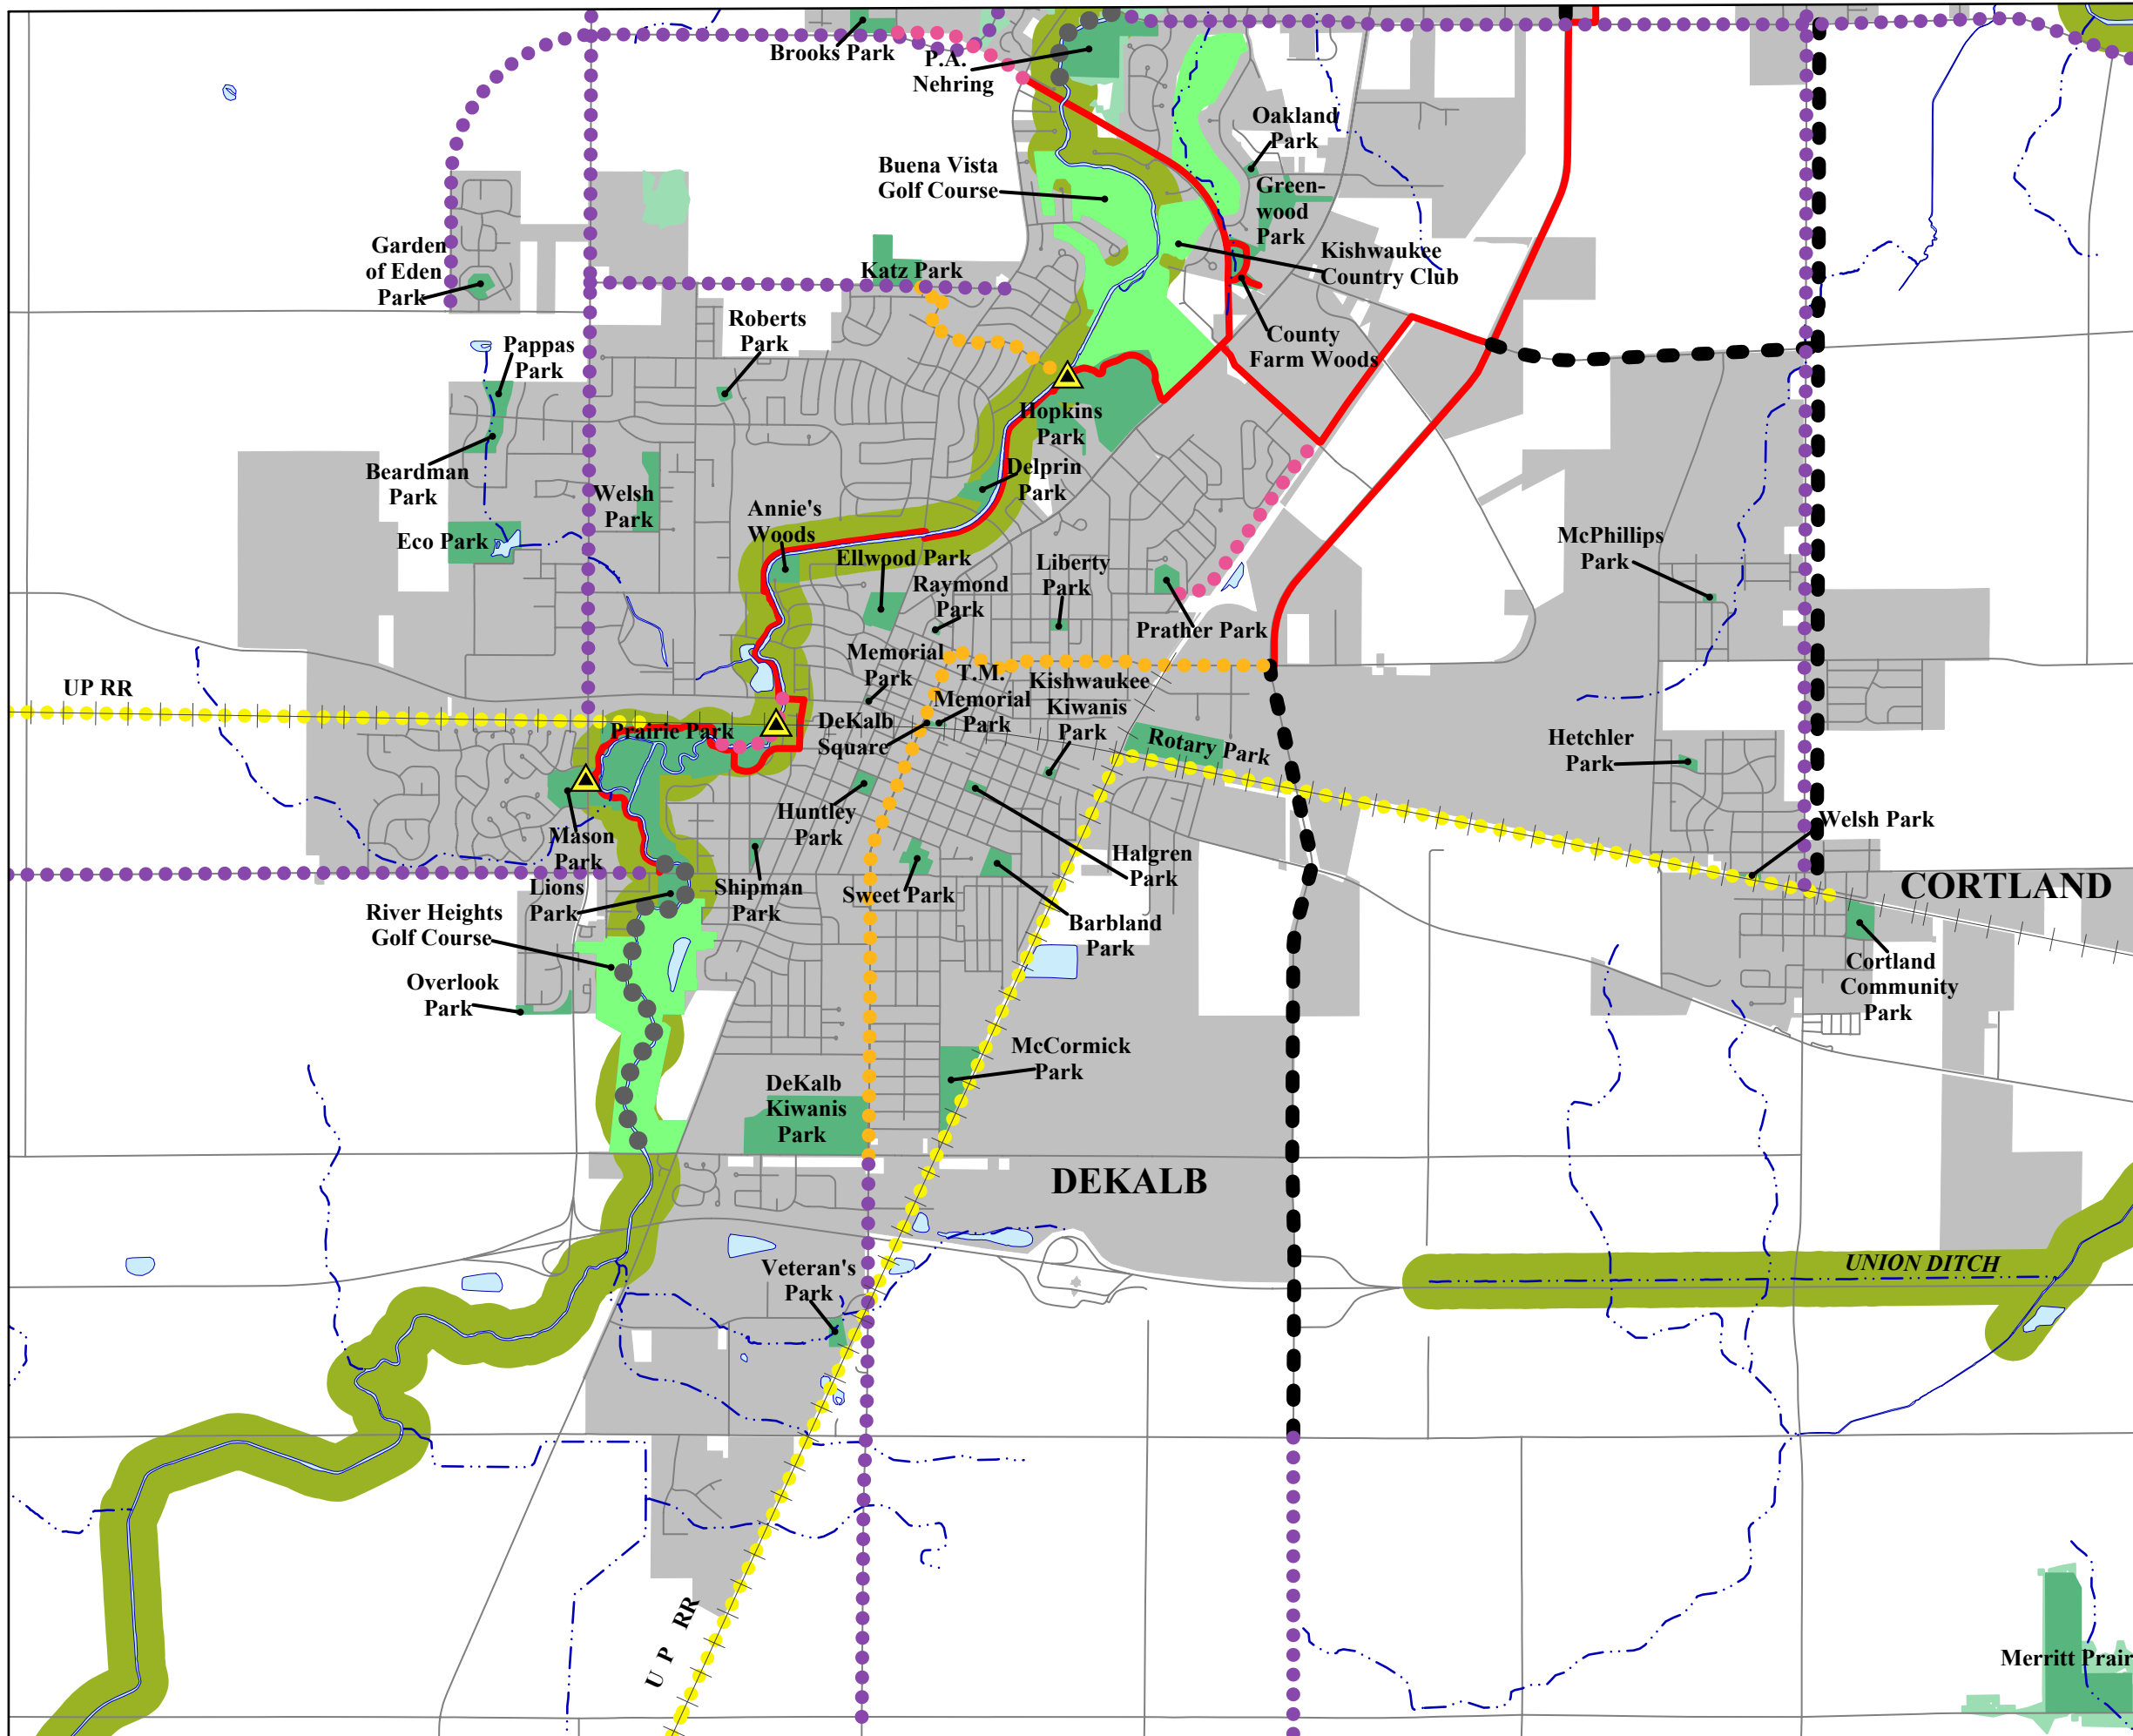

DeKalb County Greenways & Trails Plan City of DeKalb Detail Map

Legend

- Important Crossings
- Greenway Trail
- Greenway Trail/Canoe Trail
- On Road Facility - Paved Shoulder
- On Road Facility - Shared Lane
- Rails with Trails
- Side Path
- Existing Facility
- Existing Private Park/Open Space
- Existing Public Park/Open Space
- Critical and Sensitive Land
- Stream Buffer Zones and Conservation Areas
- Corporate Areas