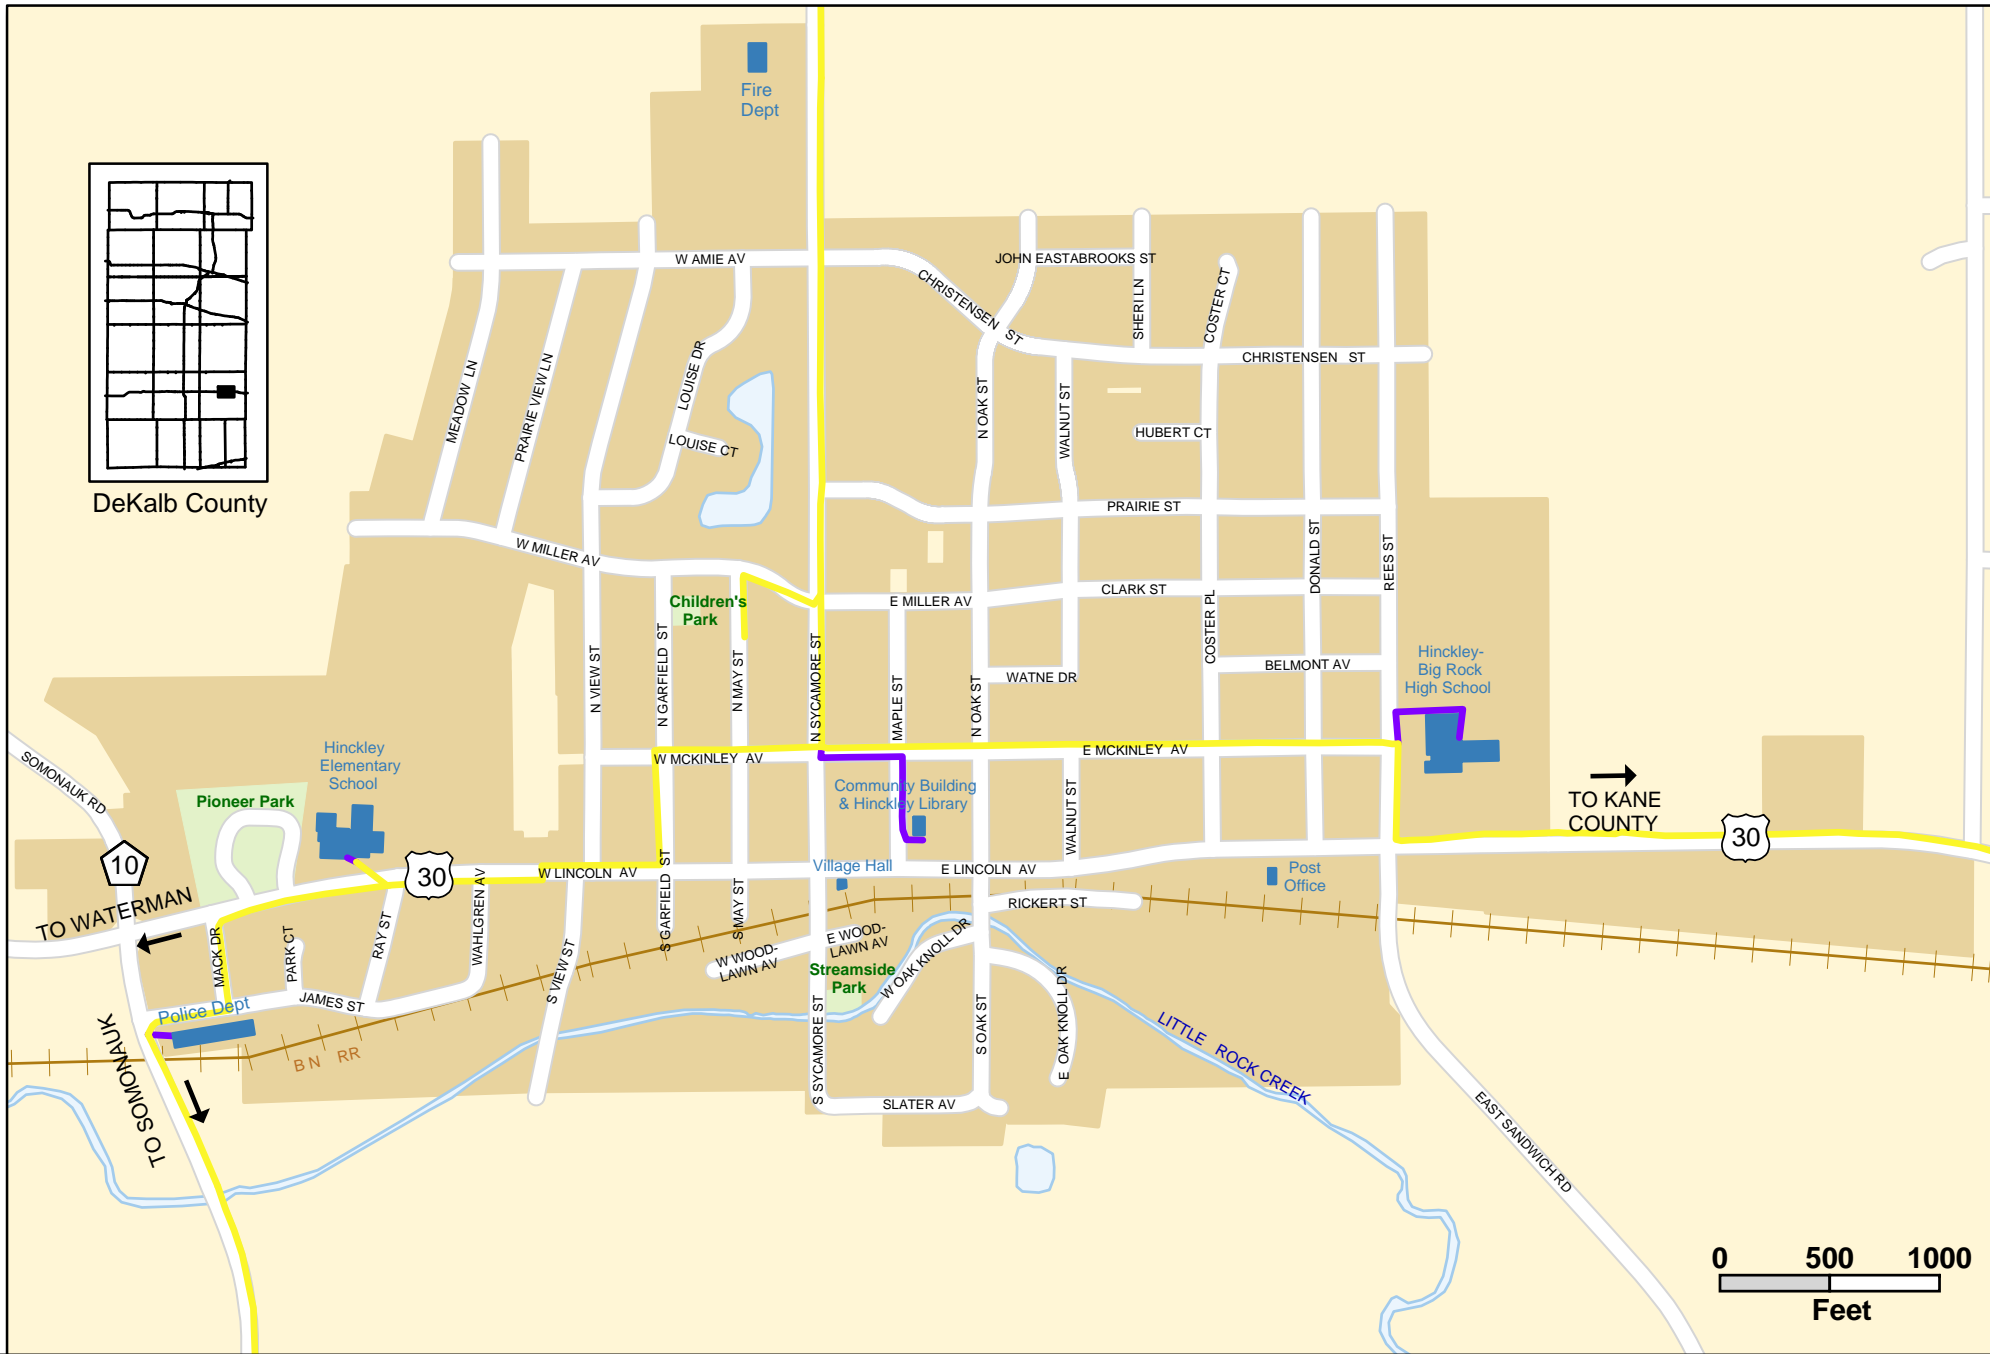

DeKalb County

TO KANE COUNTY

DeKalb County Government
 Information Management Office
 110 East Sycamore Street
 Sycamore, IL 60178
 www.dekalbcounty.org

Updated: November 2013 BH
 Printed: November 2013

Village of Hinckley

DeKalb Advancement of Technology Authority System Map

Duct Type (Fibers)

- 8-way Futurepath (144)
- Pinpoint (12)
- 7-way Futurepath (144)
- IRU purchased from NIU (12)
- Override duct within 1.5" duct (144)