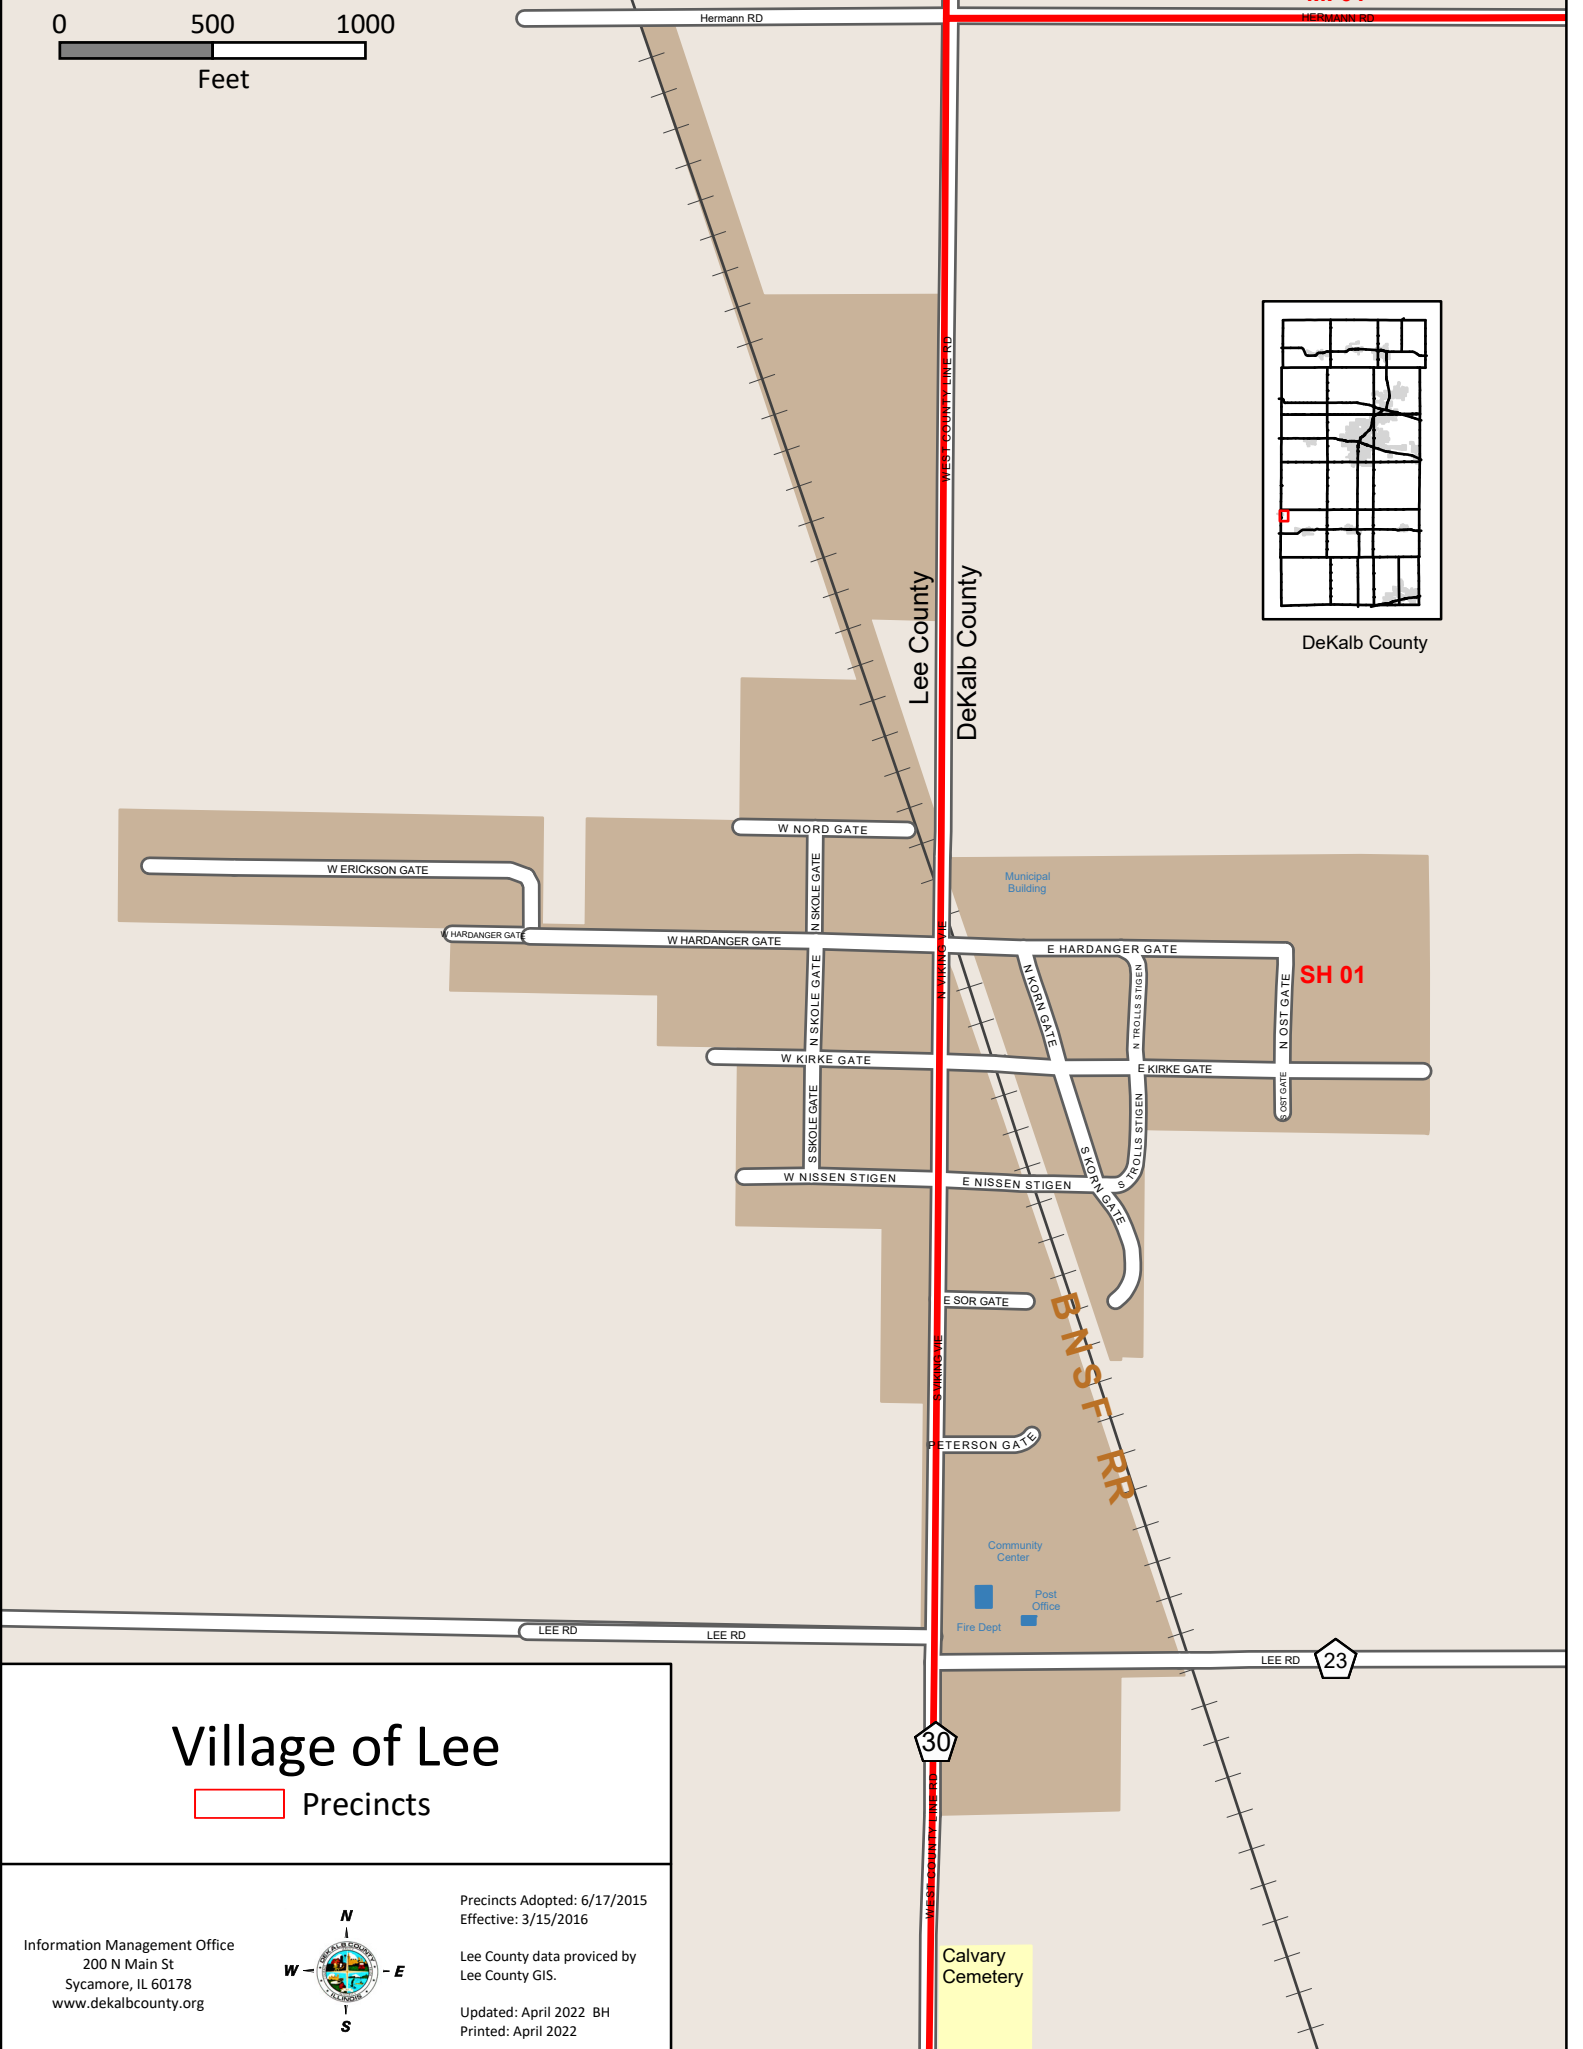

DeKalb County

Village of Lee

Precincts

Information Management Office
 200 N Main St
 Sycamore, IL 60178
www.dekalbcounty.org

Precincts Adopted: 6/17/2015
 Effective: 3/15/2016
 Lee County data provided by
 Lee County GIS.
 Updated: April 2022 BH
 Printed: April 2022

Calvary Cemetery