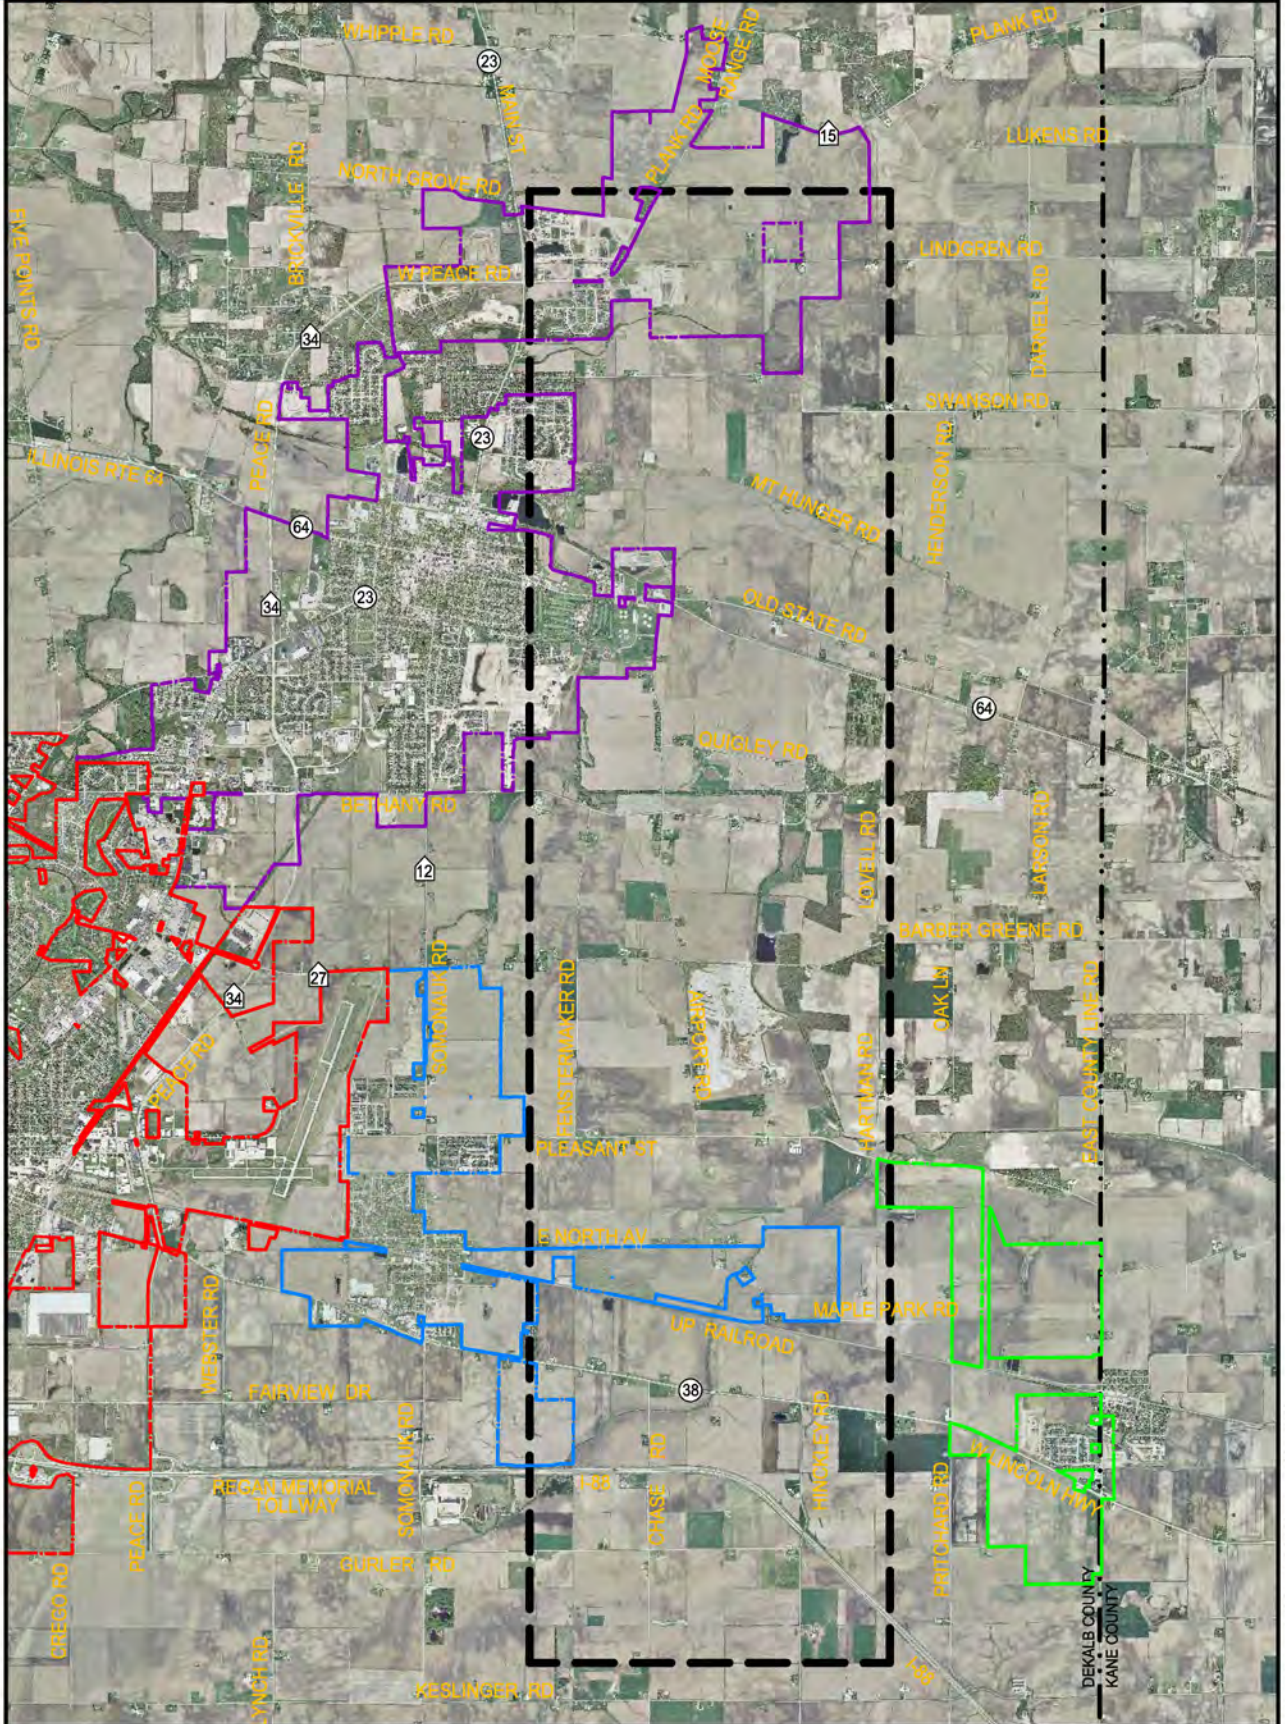

EASTERN DSATS CORRIDOR STUDY

DeKalb Boundary
 Sycamore Boundary

Cortland Boundary
 Maple Park Boundary

Limits of Study

Aerial Photo source data: Digital Globe, Inc. Spring 2006