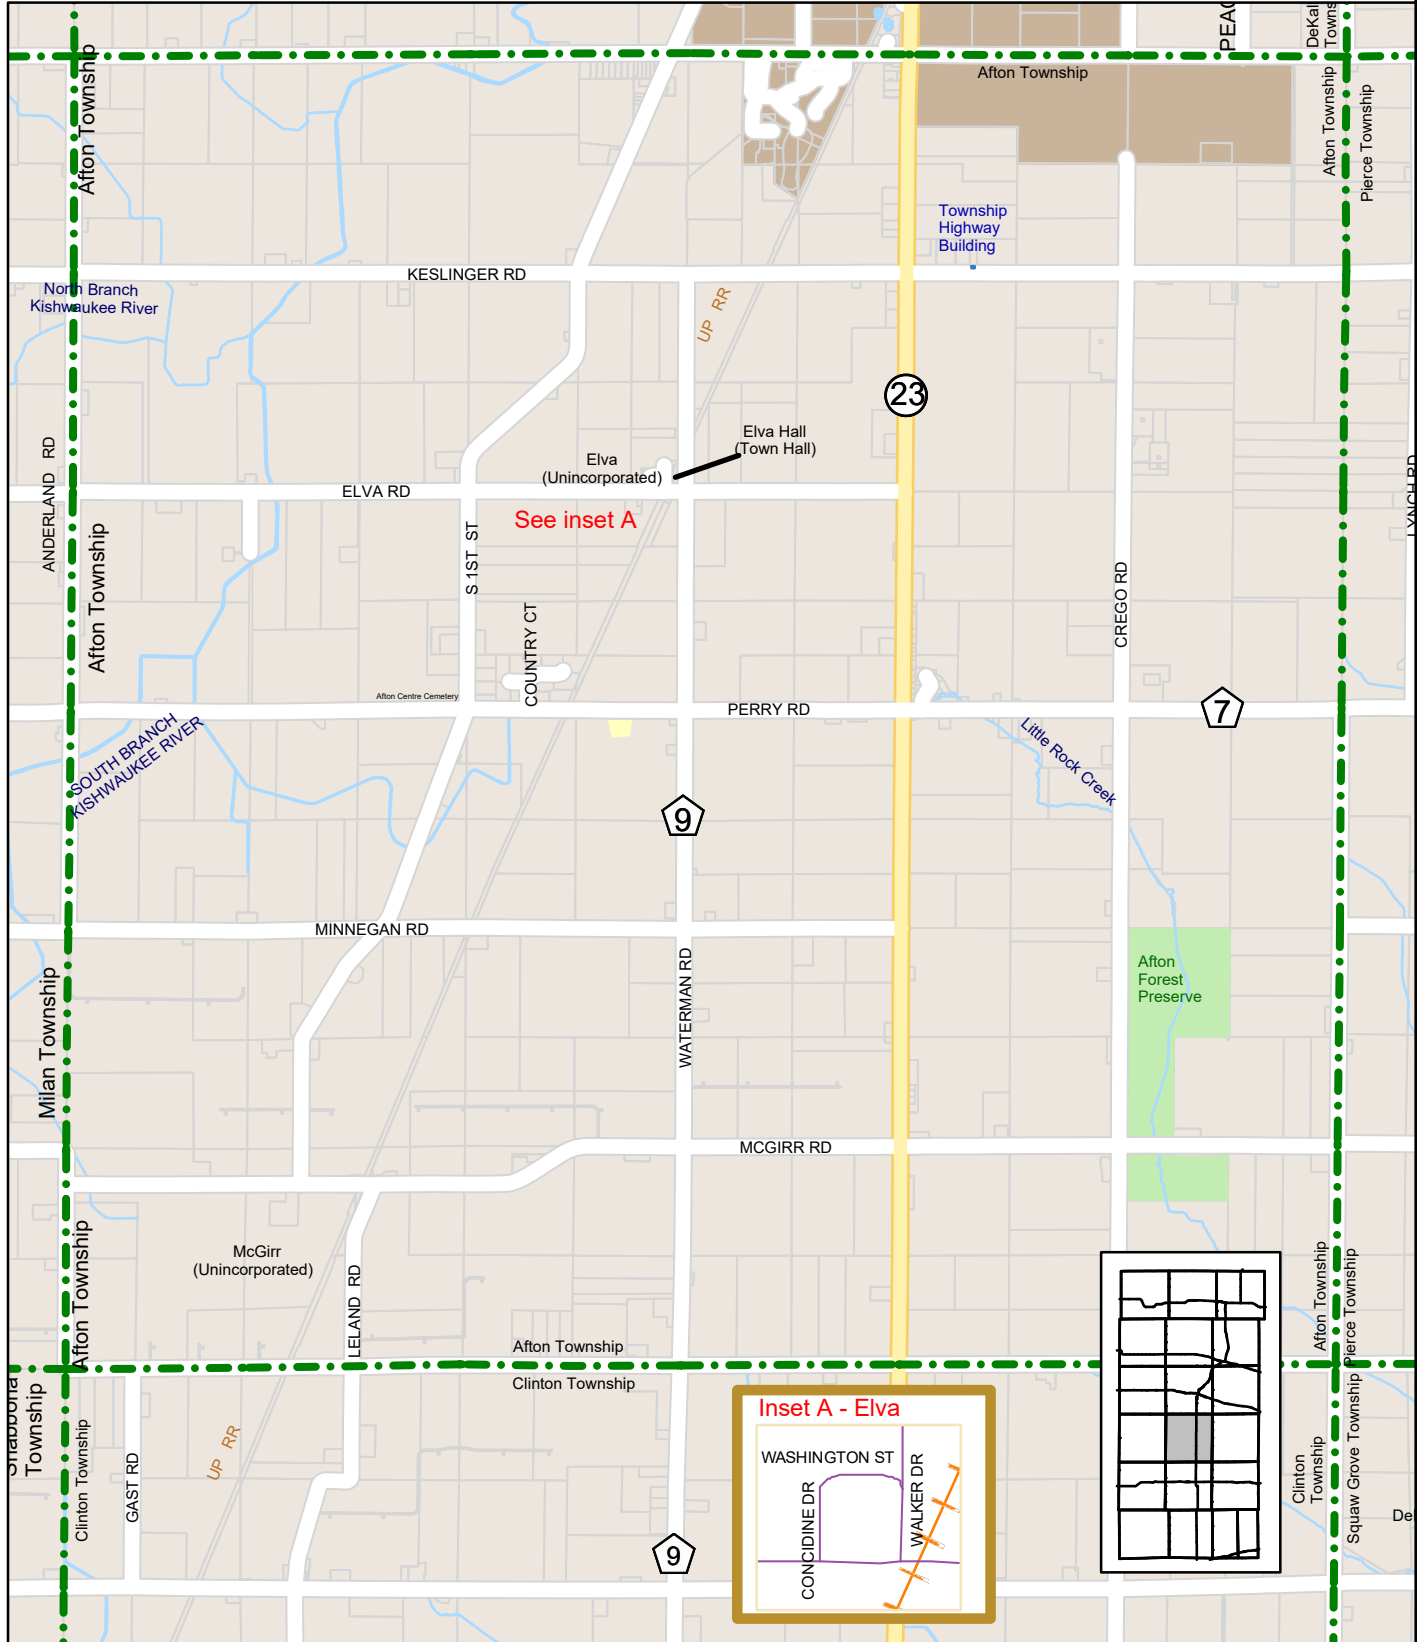

2-C

3-A

3-B

3-C

4-A

4-B

F-2

F-3

G-1

G-2

G-3

H-1

H-2

DEKALB COUNTY
ILLINOIS

Information Management Office
200 N Main St
Sycamore, IL 60178

view at www.dekalbcounty.org

Afton Township
Pop. 901

Miles
Population data is from the
2020 U.S.Census.

Updated: March 2022 BH
Printed: March 2022