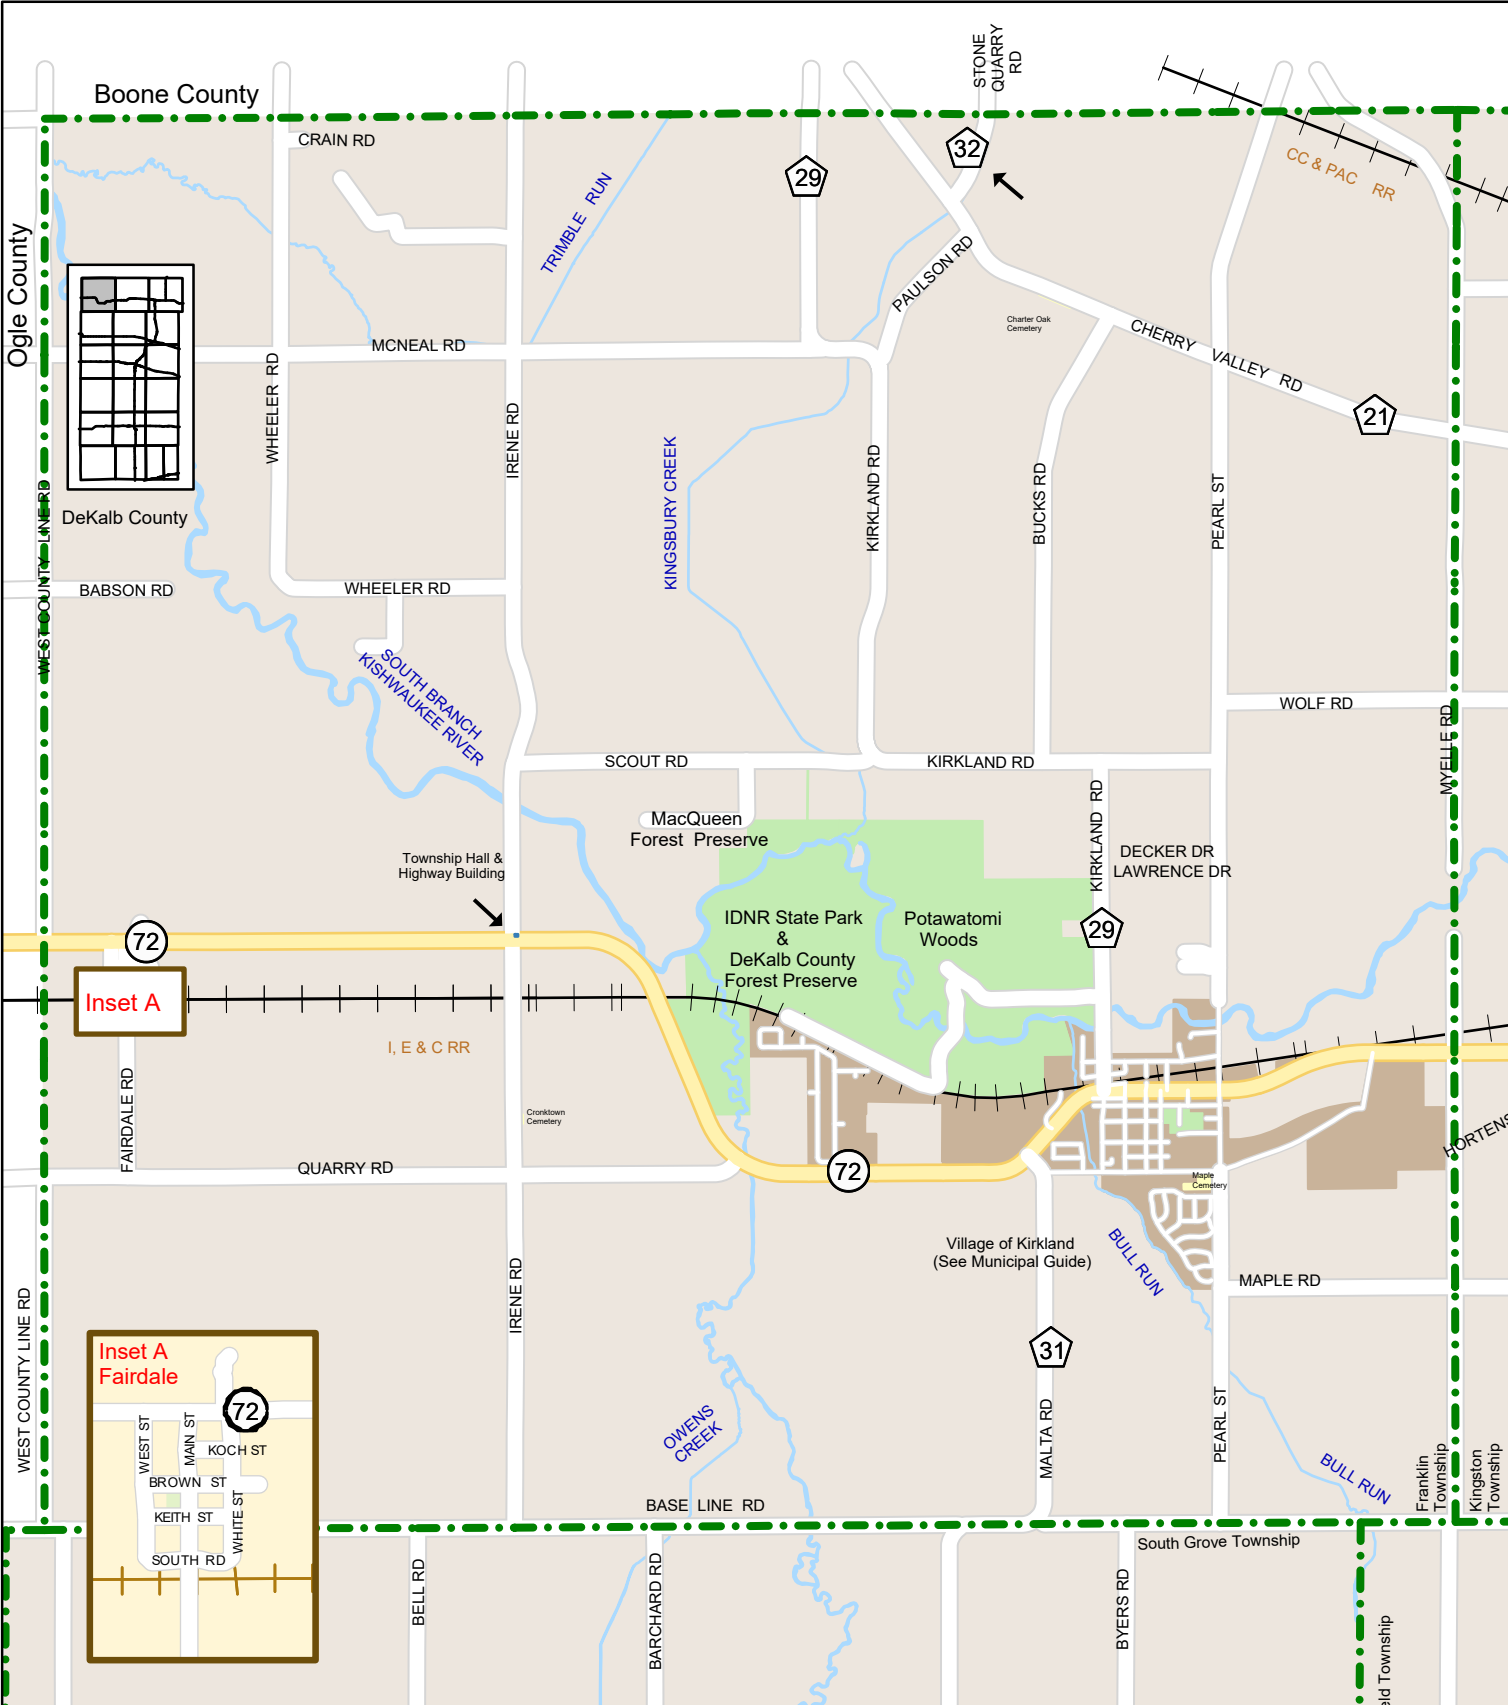

1-A 1-B 1-C 2-A 2-B 2-C

A-1

A-2

A-3

B-1

B-2

B-3

Inset A

DEKALB COUNTY
ILLINOIS

Information Management Office
200 N Main St
Sycamore, IL 60178

view at www.dekalbcounty.org

Franklin Township

Pop. 2,231

Population data is from the
2020 U.S. Census

Updated: March 2022 BH
Printed: March 2022