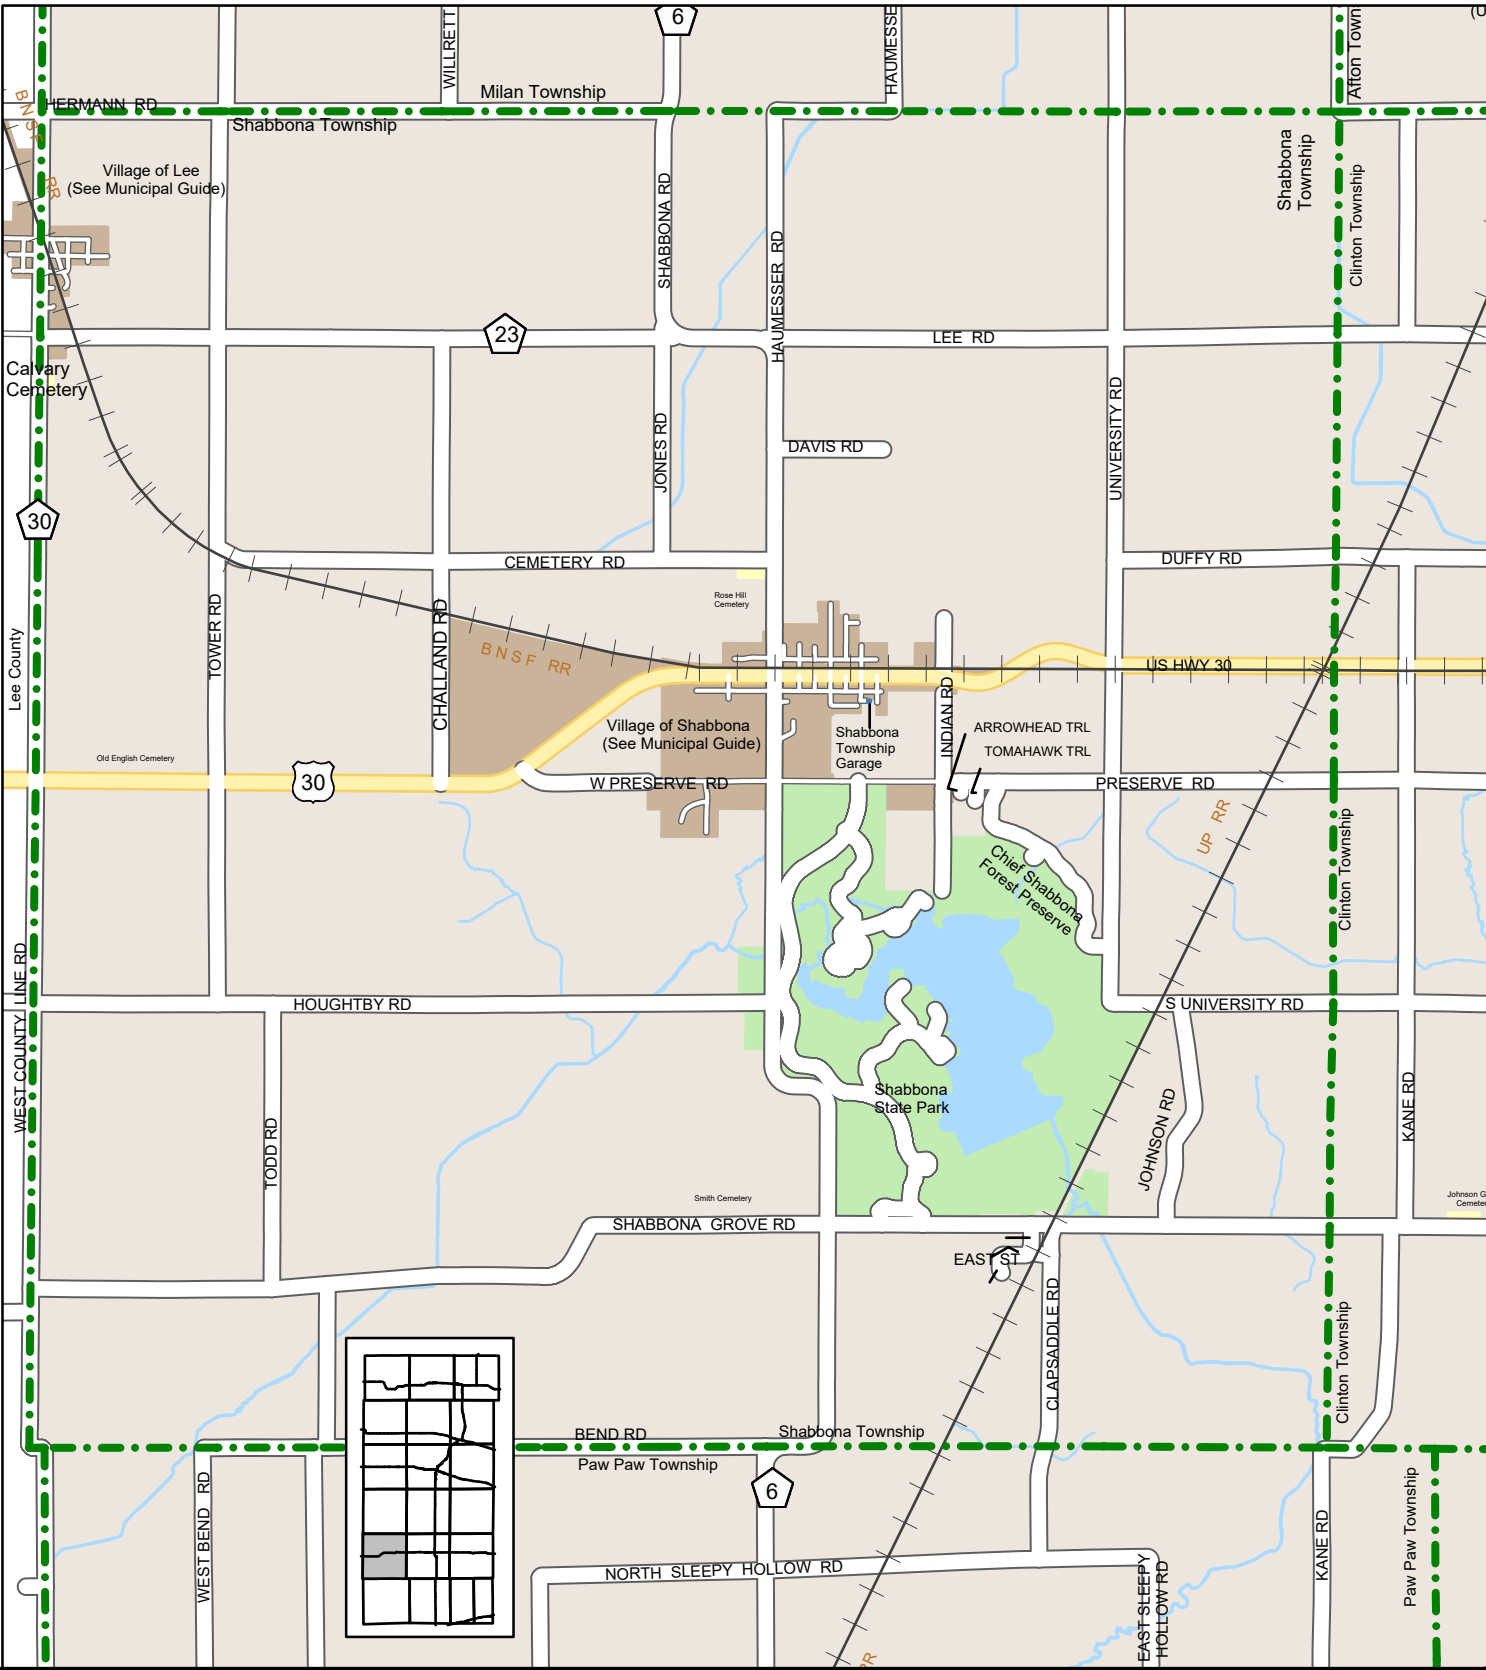

1-A 1-B 1-C 2-A 2-B 2-C

H-1

H-2

H-3

I-1

I-2

I-3

J-1

**DEKALB COUNTY**  
ILLINOIS

Information Management Office  
200 N Main St  
Sycamore, IL 60178  
view at [www.dekalbcounty.org](http://www.dekalbcounty.org)

# Shabbona Township

Pop. 1,344

Population data is from the 2020 U.S. Census.

Updated: March 2022 BH  
Printed: March 2022