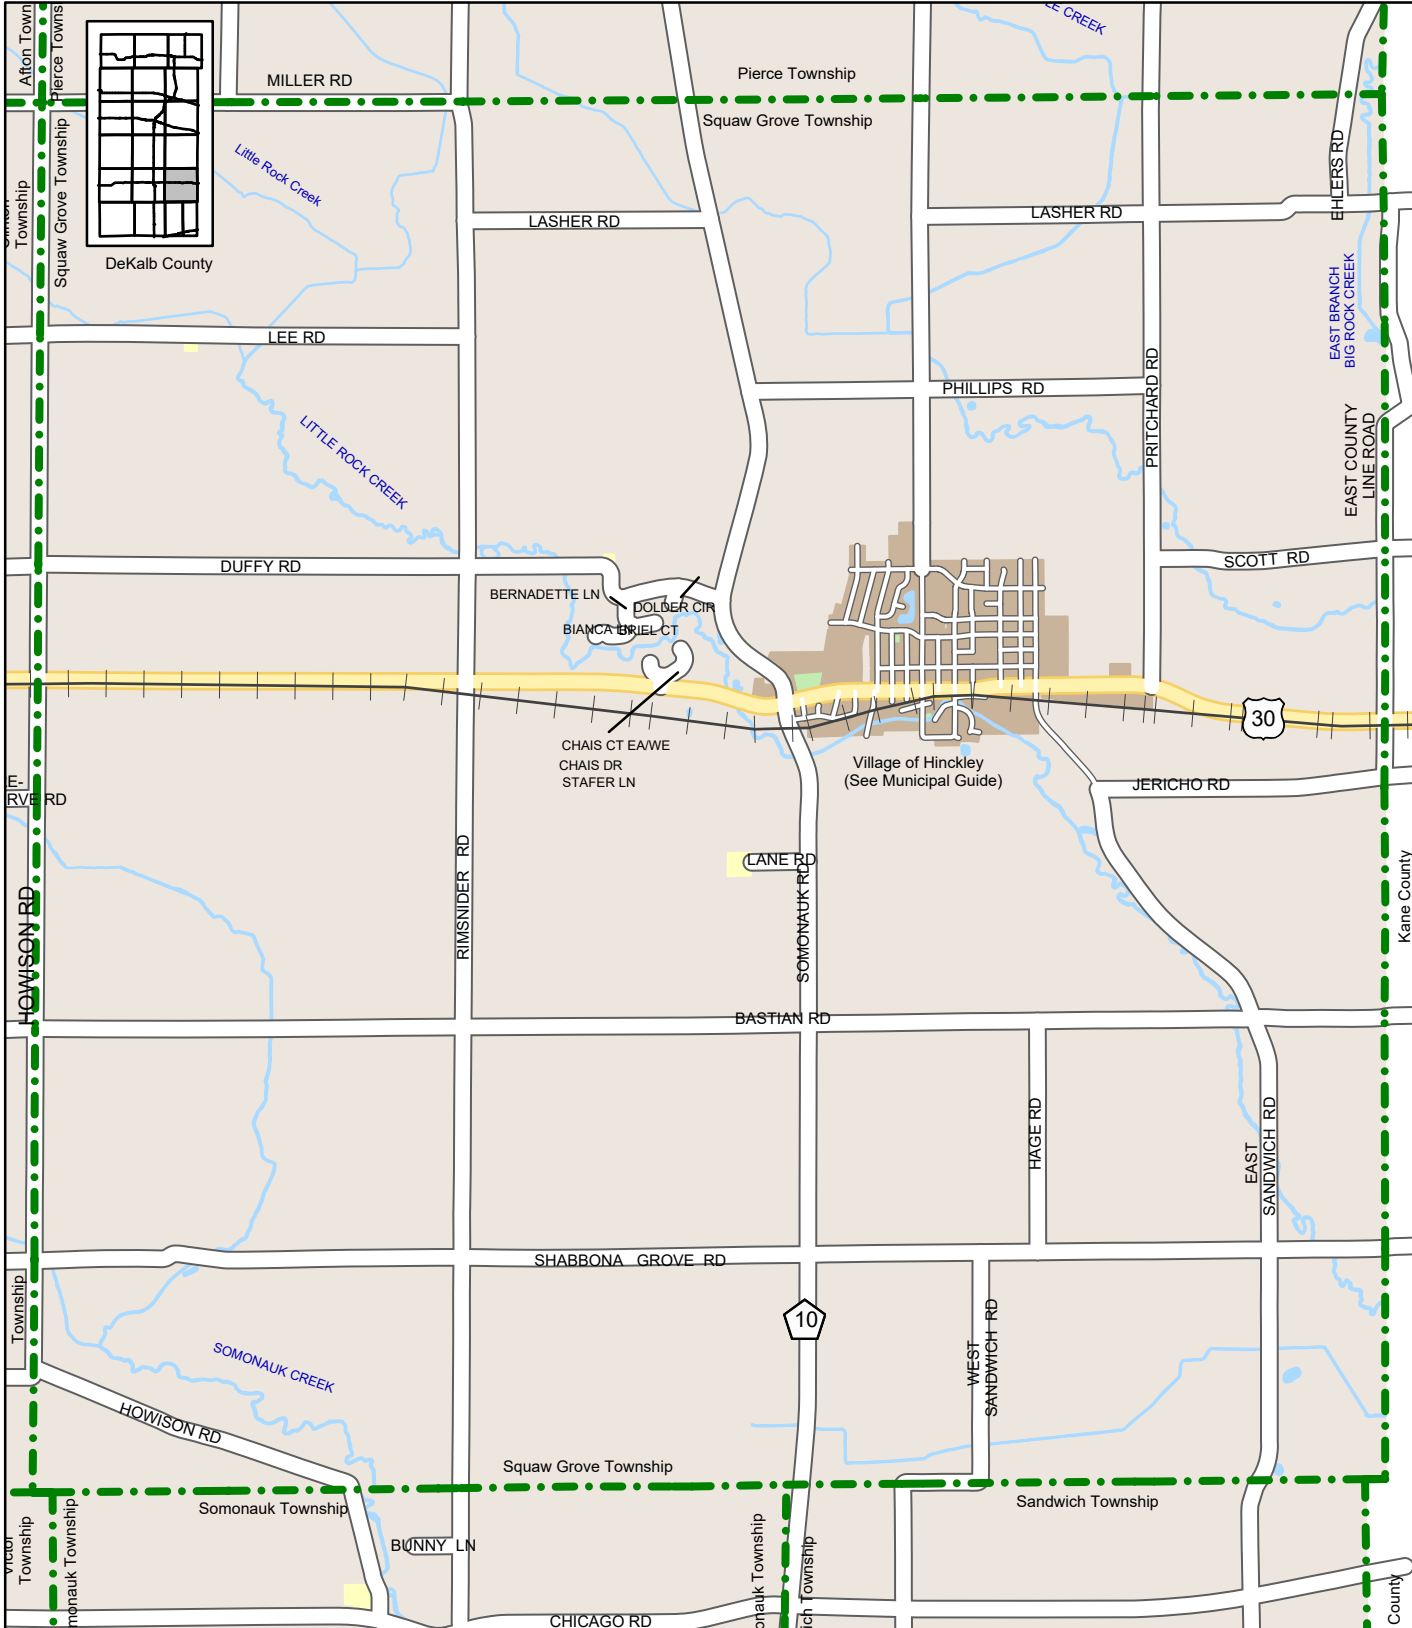

4-B

4-C

5-A

5-B

5-C

6-A

H-1

H-2

H-3

I-1

I-2

I-3

J-1

DEKALB COUNTY
ILLINOIS

Information Management Office
200 N Main St
Sycamore, IL 60178
view at www.dekalbcounty.org

Squaw Grove Township

Pop. 2,717

Population data is from the 2020 U.S. Census.
Updated: March 2022 BH
Printed: March 2022