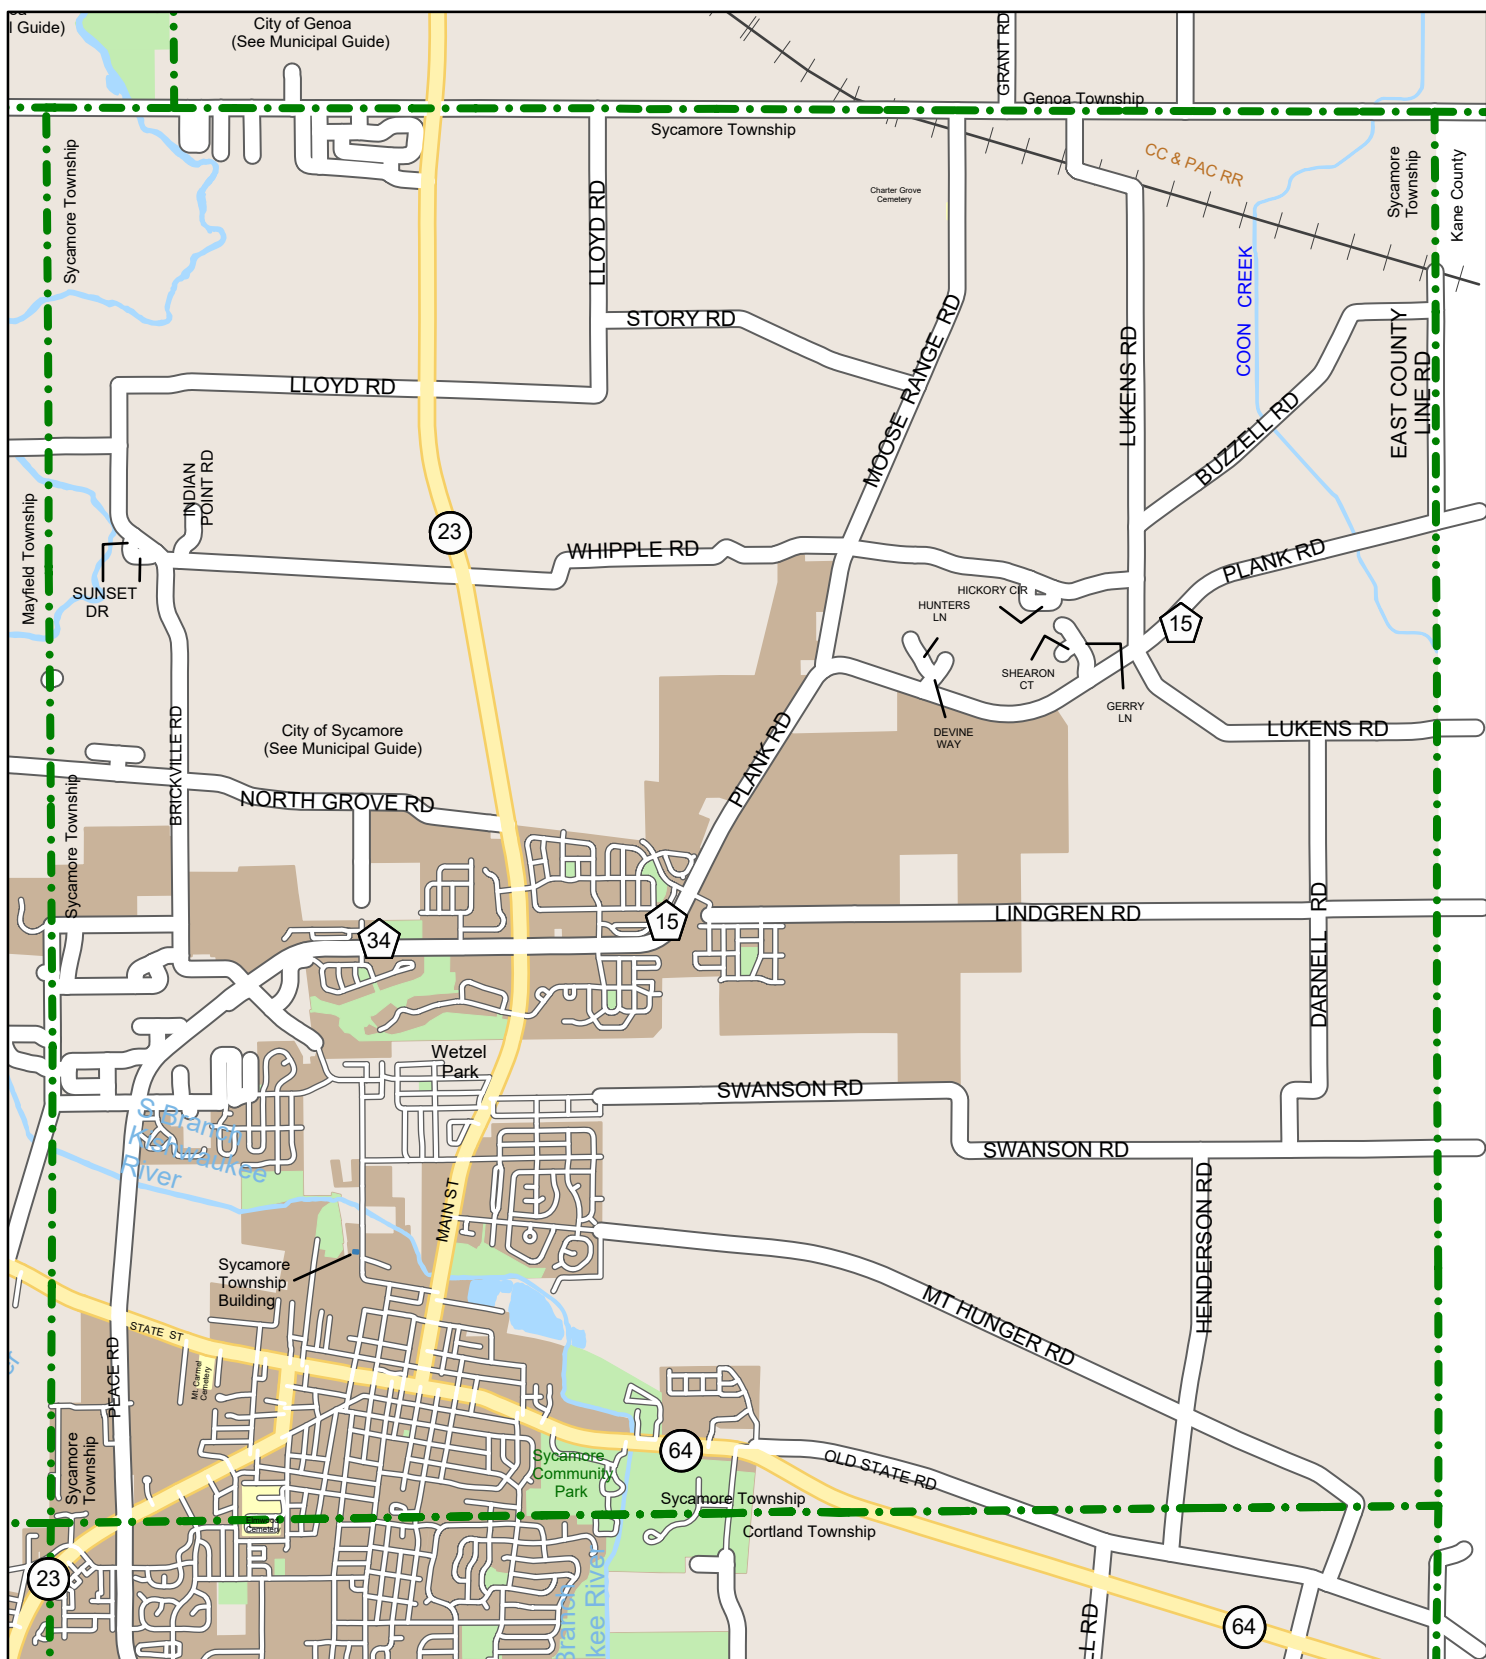

4-B ▼ 4-C ▼ 5-A ▼ 5-B ▼ 5-C ▼ 6-A ▼

B-3

C-1

C-2

C-3

D-1

D-2

D-3

DEKALB COUNTY
ILLINOIS

Information Management Office
200 N Main St
Sycamore, IL 60178

view at www.dekalbcounty.org

Sycamore Township

Pop. 14,702

Population data is from the 2020 U.S. Census.

Updated: March 2022 BH
Printed: March 2022