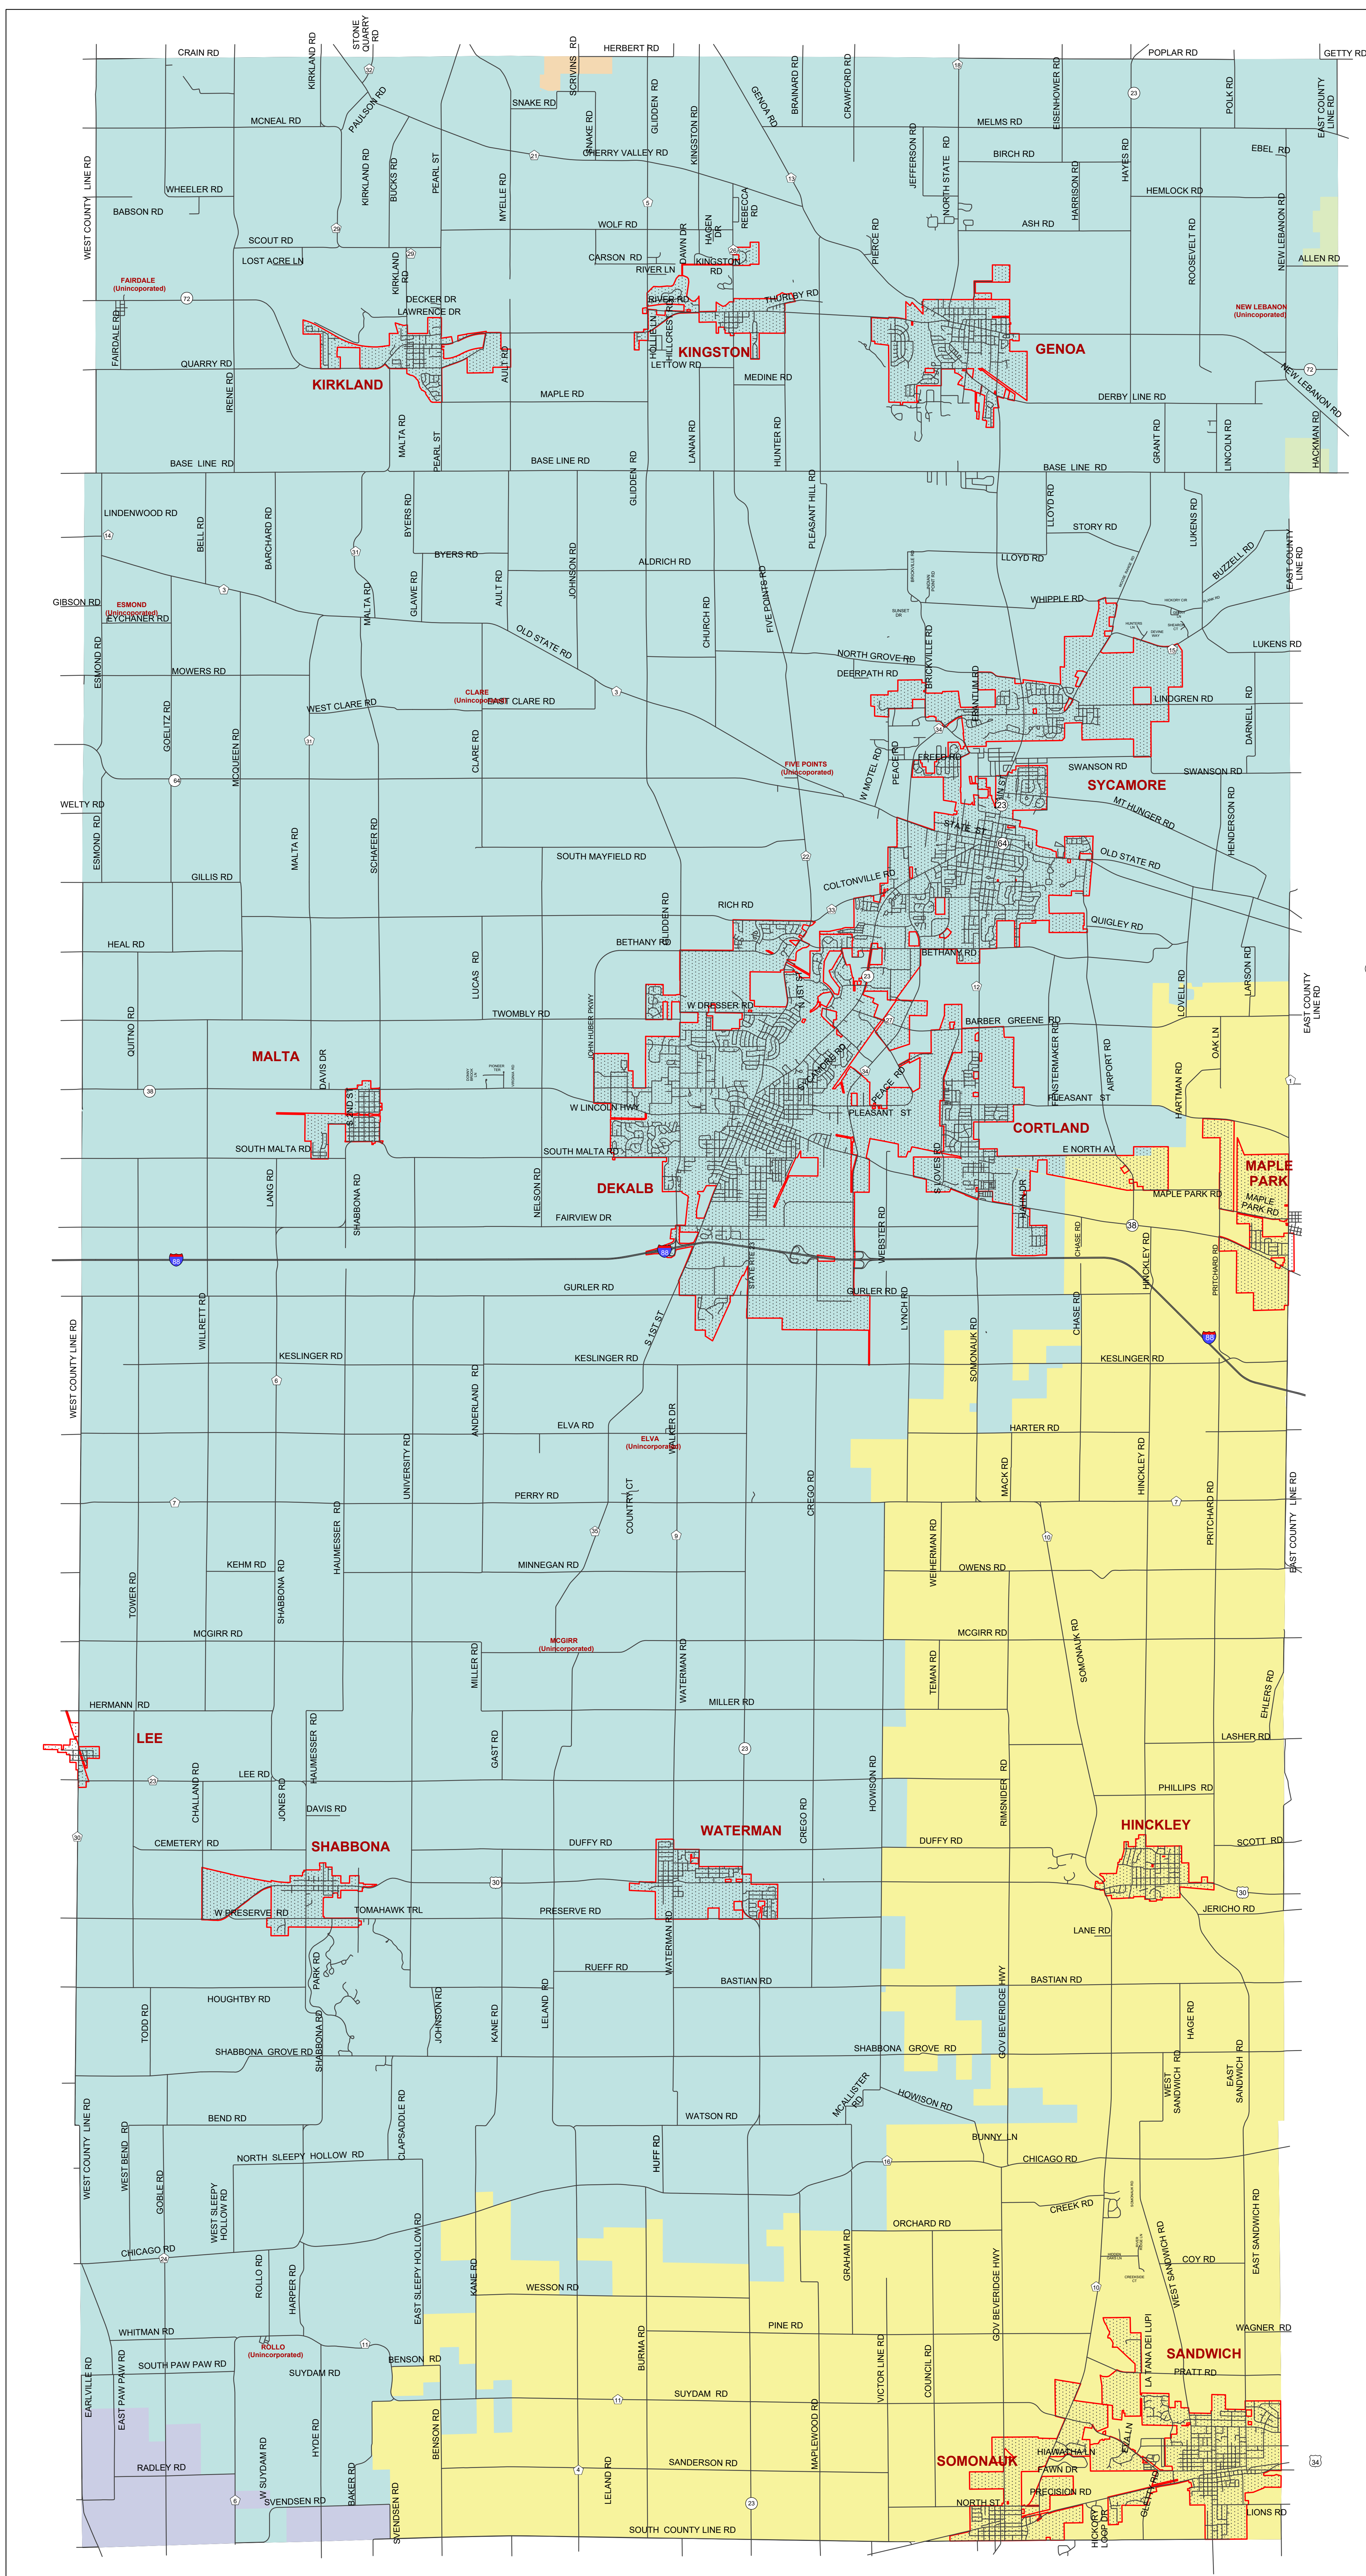

DEKALB COUNTY

Community College Districts

Legend

- Kishwaukee JC 523
- Waubensee JC 516
- Elgin JC 509
- Illinois Valley JC 513
- Rock Valley JC 511
- Corporate Area

Community College Districts are determined from the DeKalb County Property Tax Database and are current through December 2022. Road Centerlines are current through April 2023.

DEKALB COUNTY
ILLINOIS

Information Management Office
200 N Main St
Sycamore, IL 60178

Updated: May 3, 2023 BH
Printed: May 3, 2023 BH