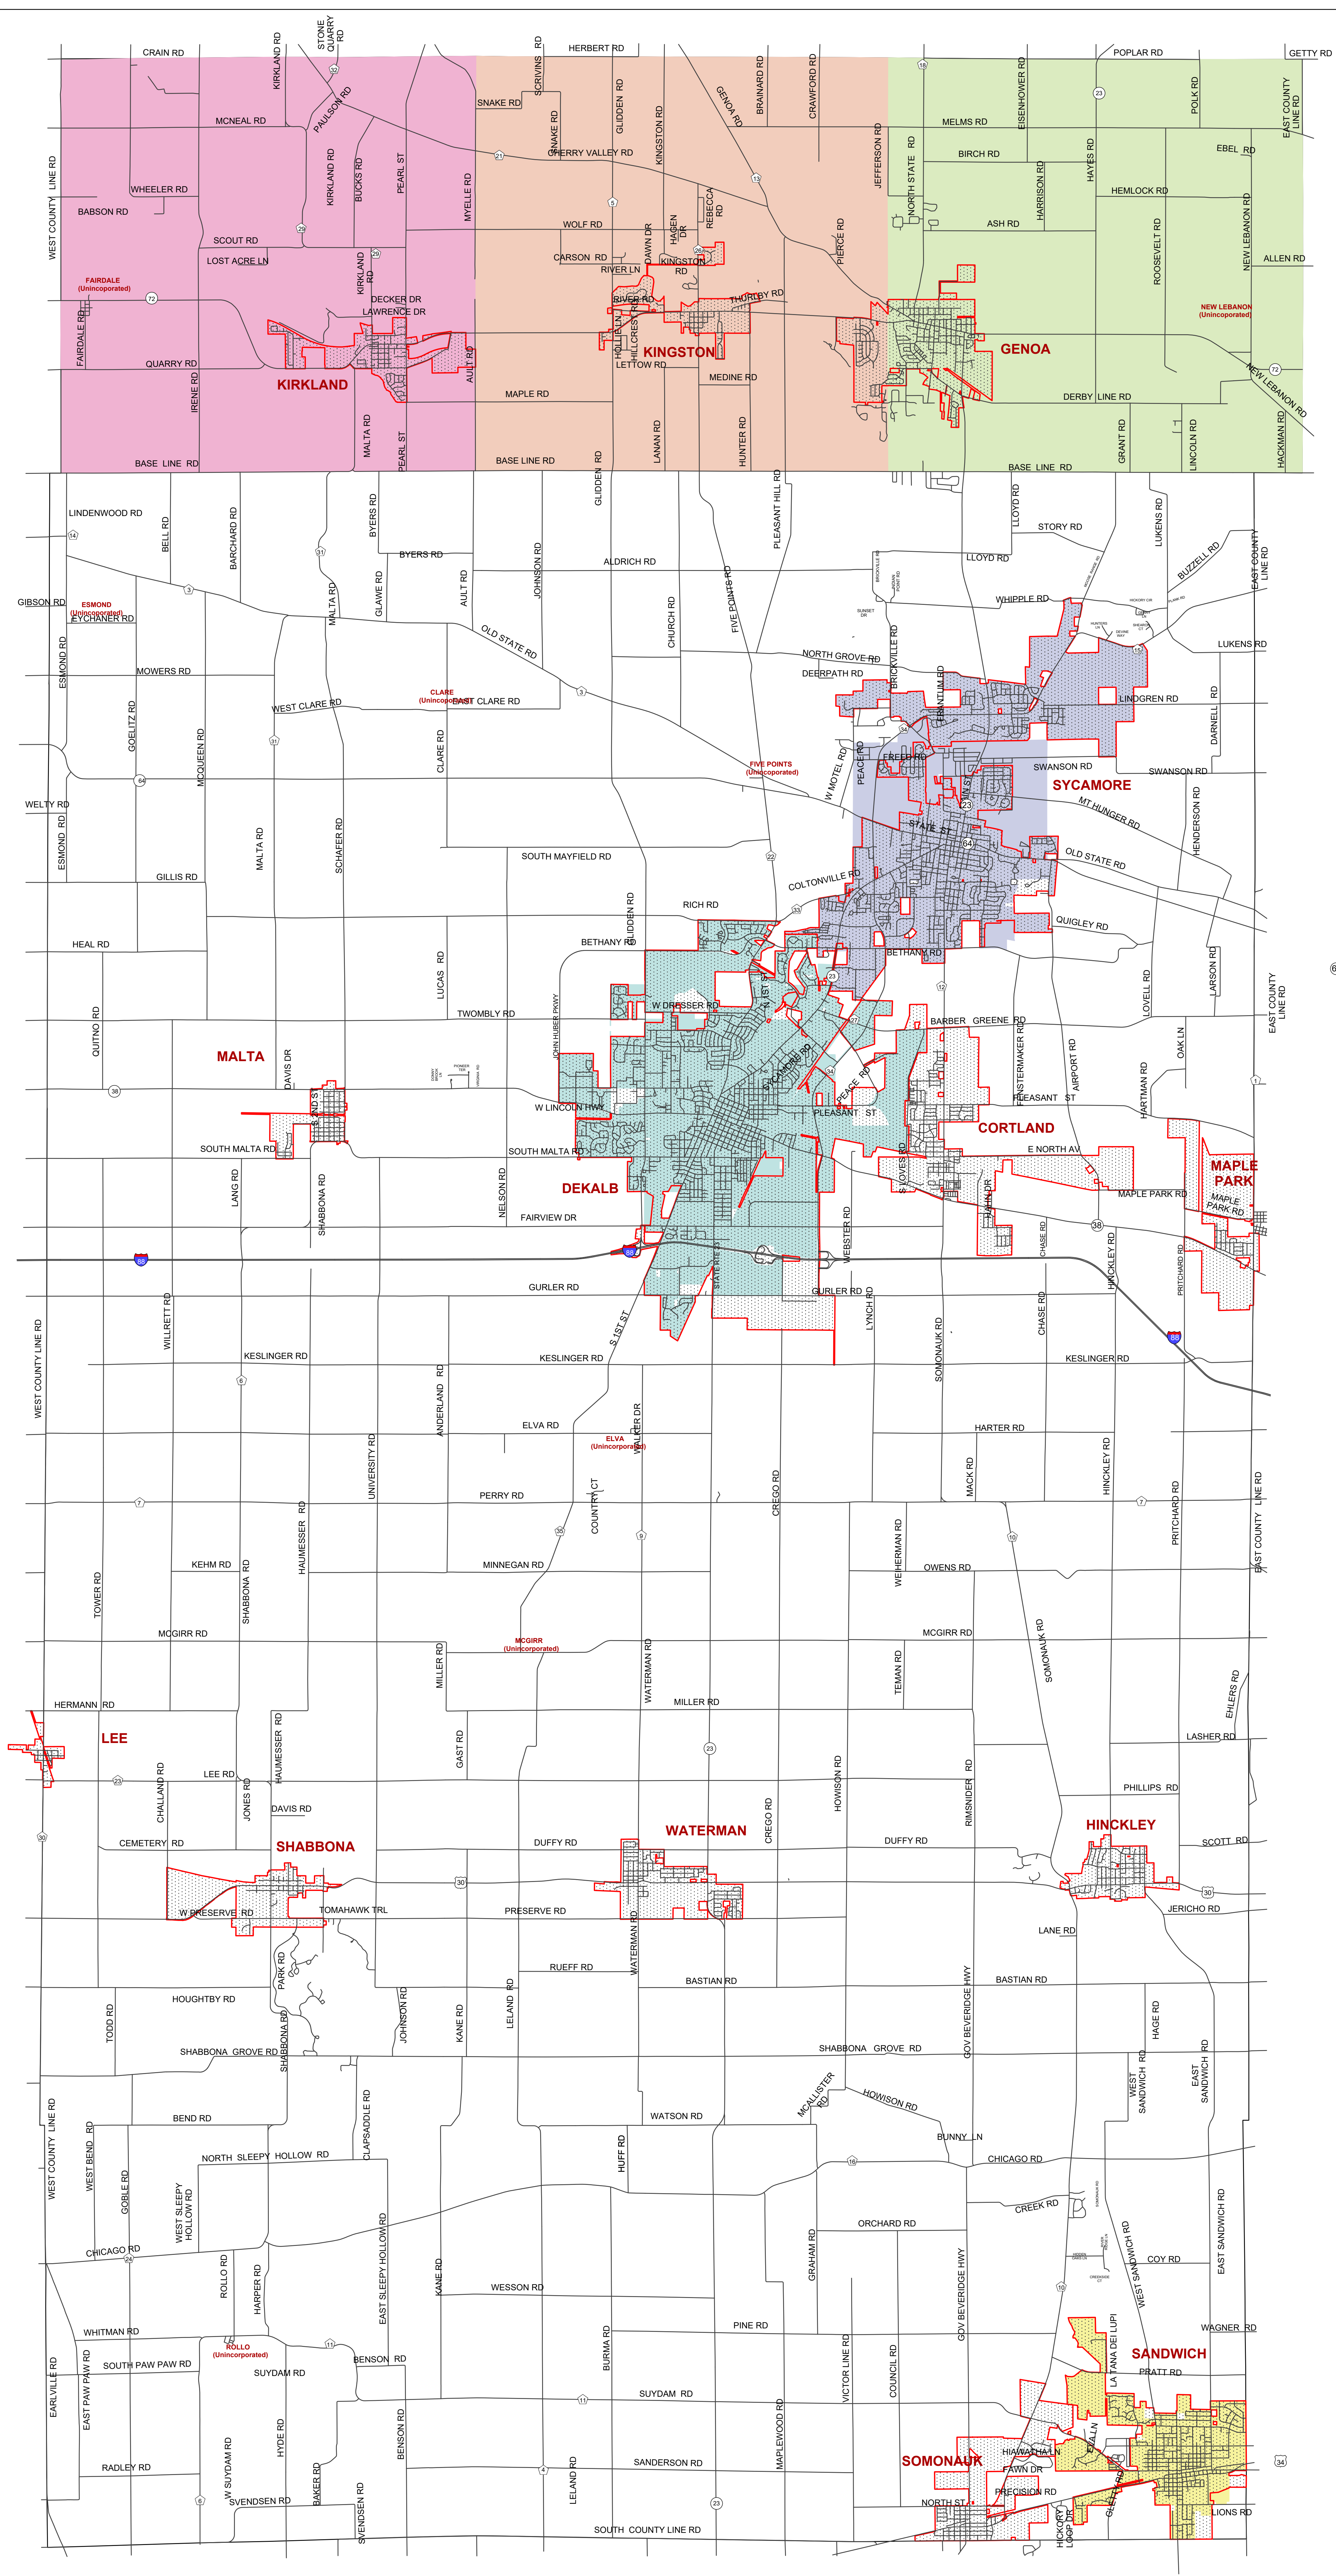

DEKALB COUNTY

Park Districts

Legend

- DeKalb Park
- Franklin Township Park
- Genoa Township Park
- Kingston Township Park
- Sandwich Park
- Sycamore Park
- Corporate Area

Community College Districts are determined from the DeKalb County Property Tax Database and are current through December 2022. Road Centerlines are current through April 2023.

DEKALB COUNTY
ILLINOIS

Information Management Office
200 N Main St
Sycamore, IL 60178

Updated: May 3, 2023 BH
Printed: May 3, 2023 BH